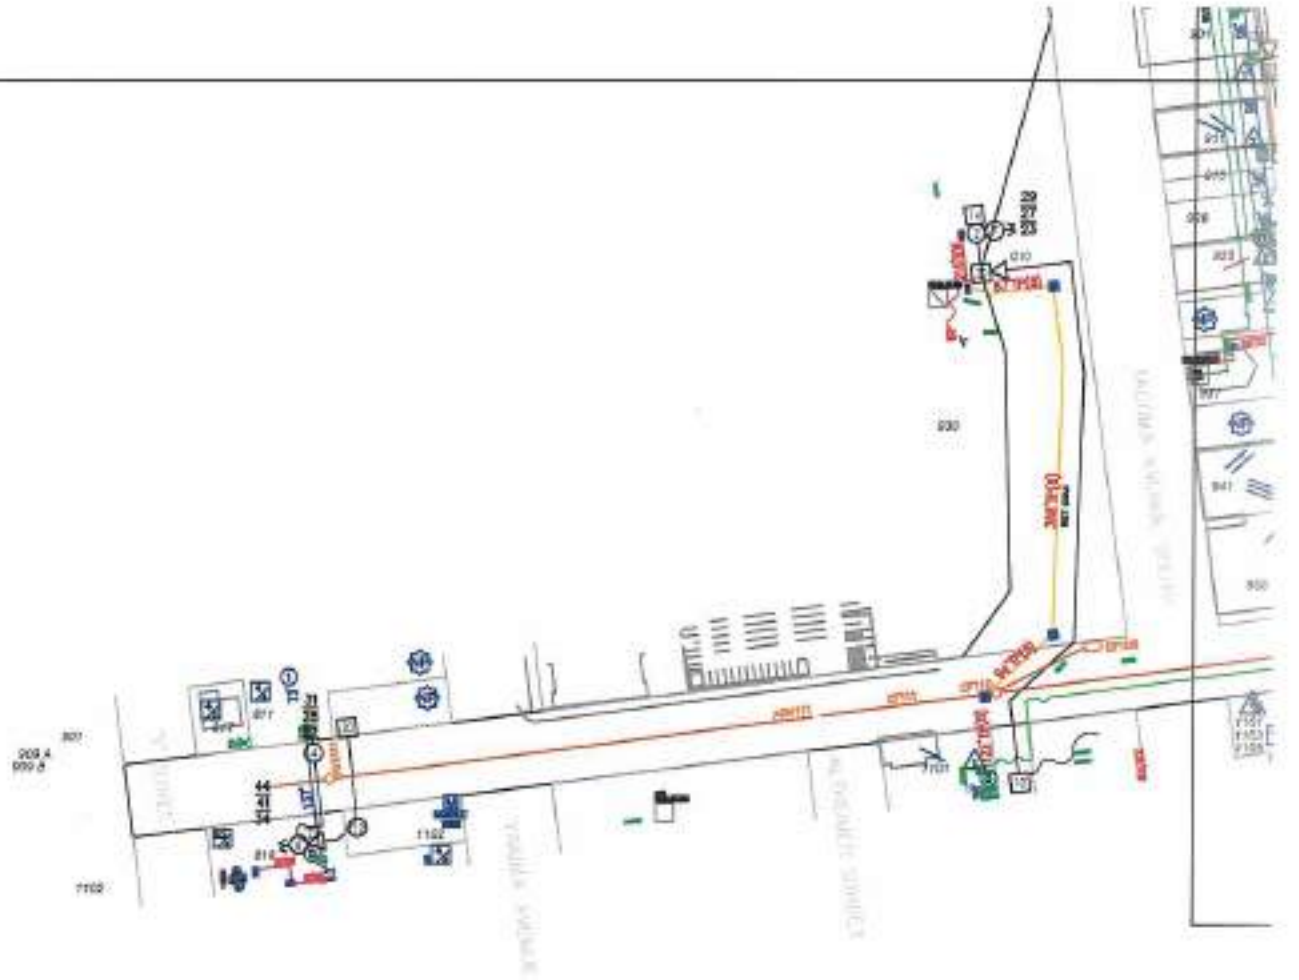

Downtown Vault Network

TACOMA POWER
TACOMA PUBLIC UTILITIES

DATE
07/19/19

DRAWN

CIP

NODE

POWER REF D
7-8

Downtown Vault Network

TACOMA POWER
TACOMA PUBLIC UTILITIES

DATE
07/19/19

DRAWN

CIP

NODE

POWER REF ID
8-8