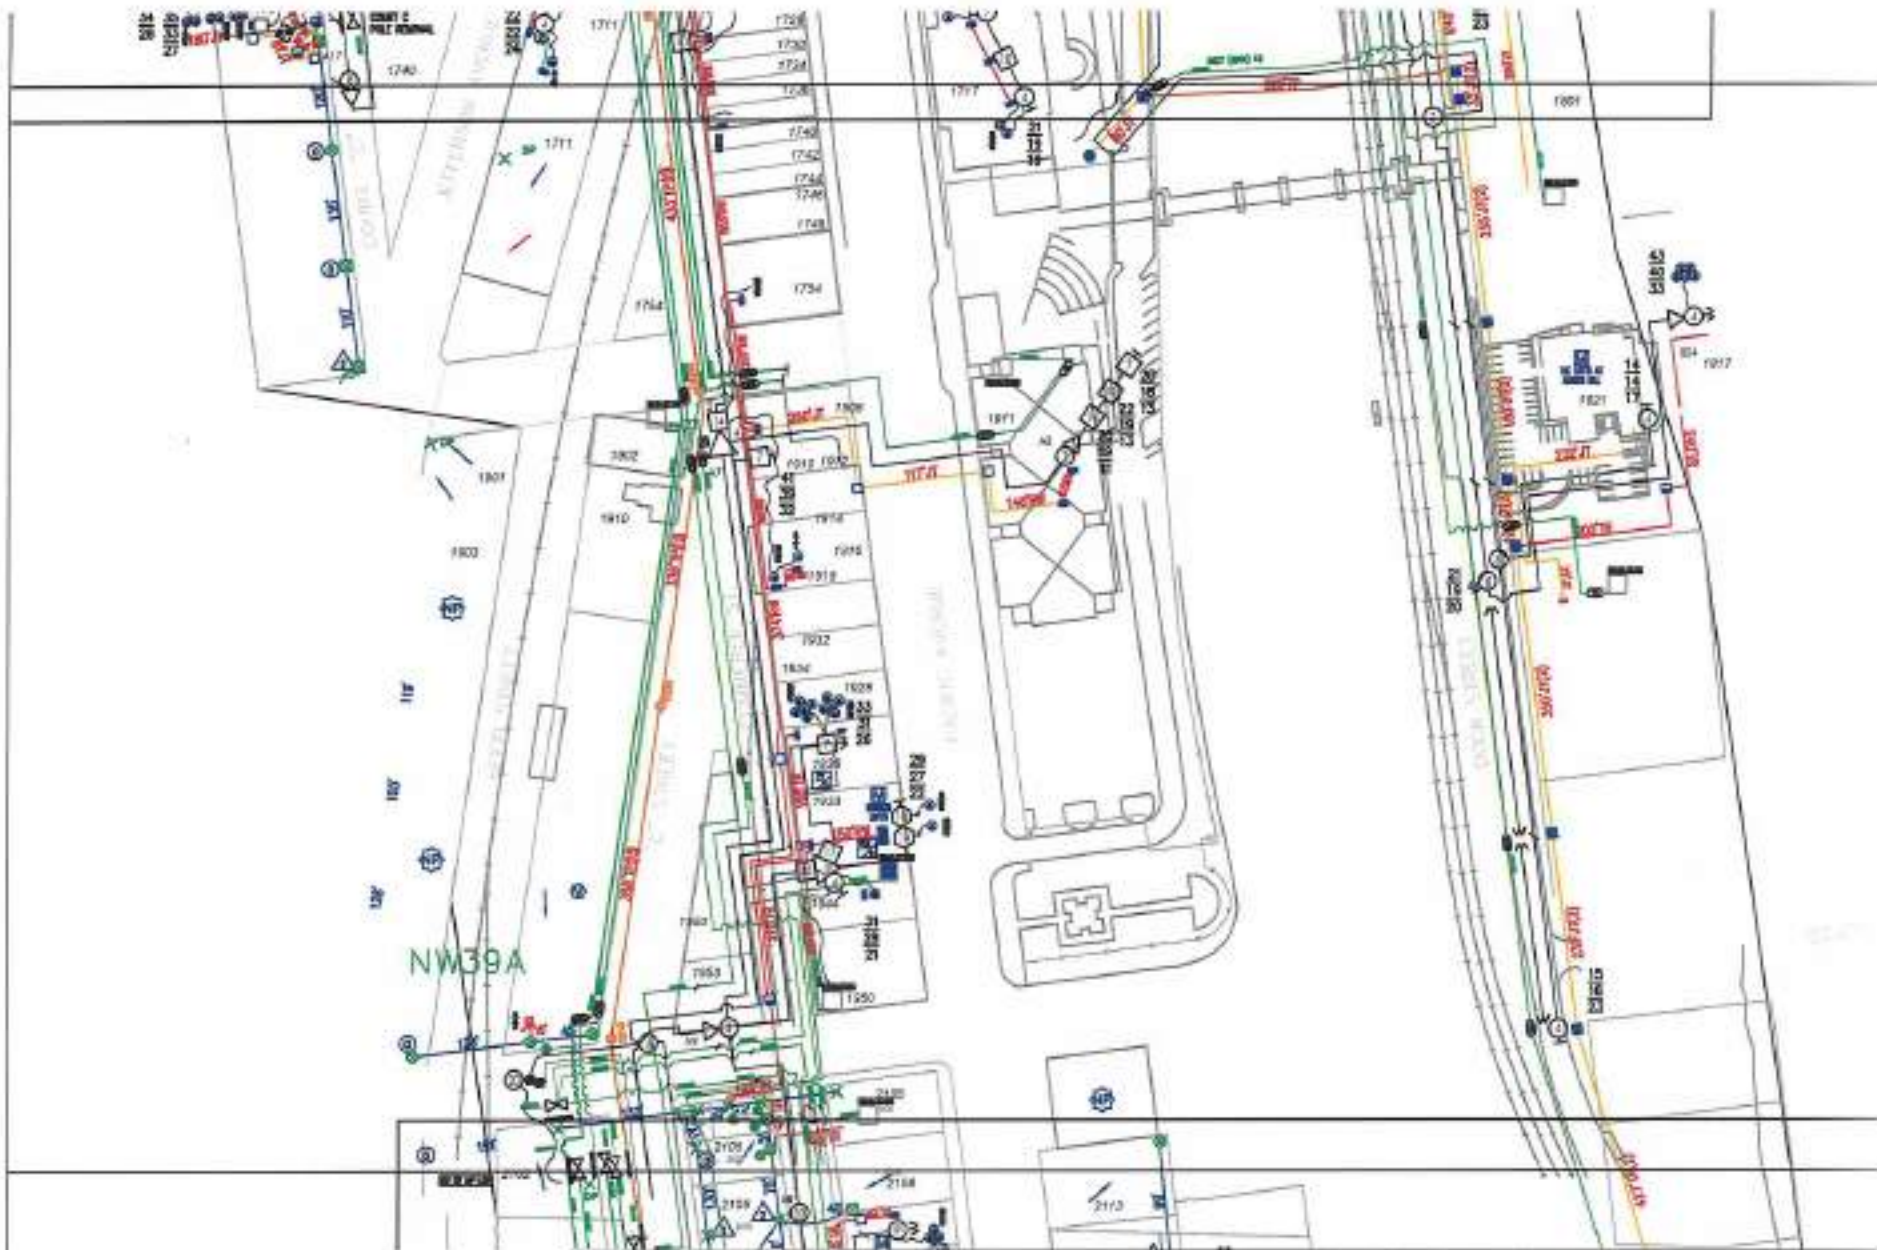

Downtown Vault Network

TACOMA POWER
TACOMA PUBLIC UTILITIES

DATE
07/19/19

DRAWN

CIP

NODE

POWER REF 0
5-8