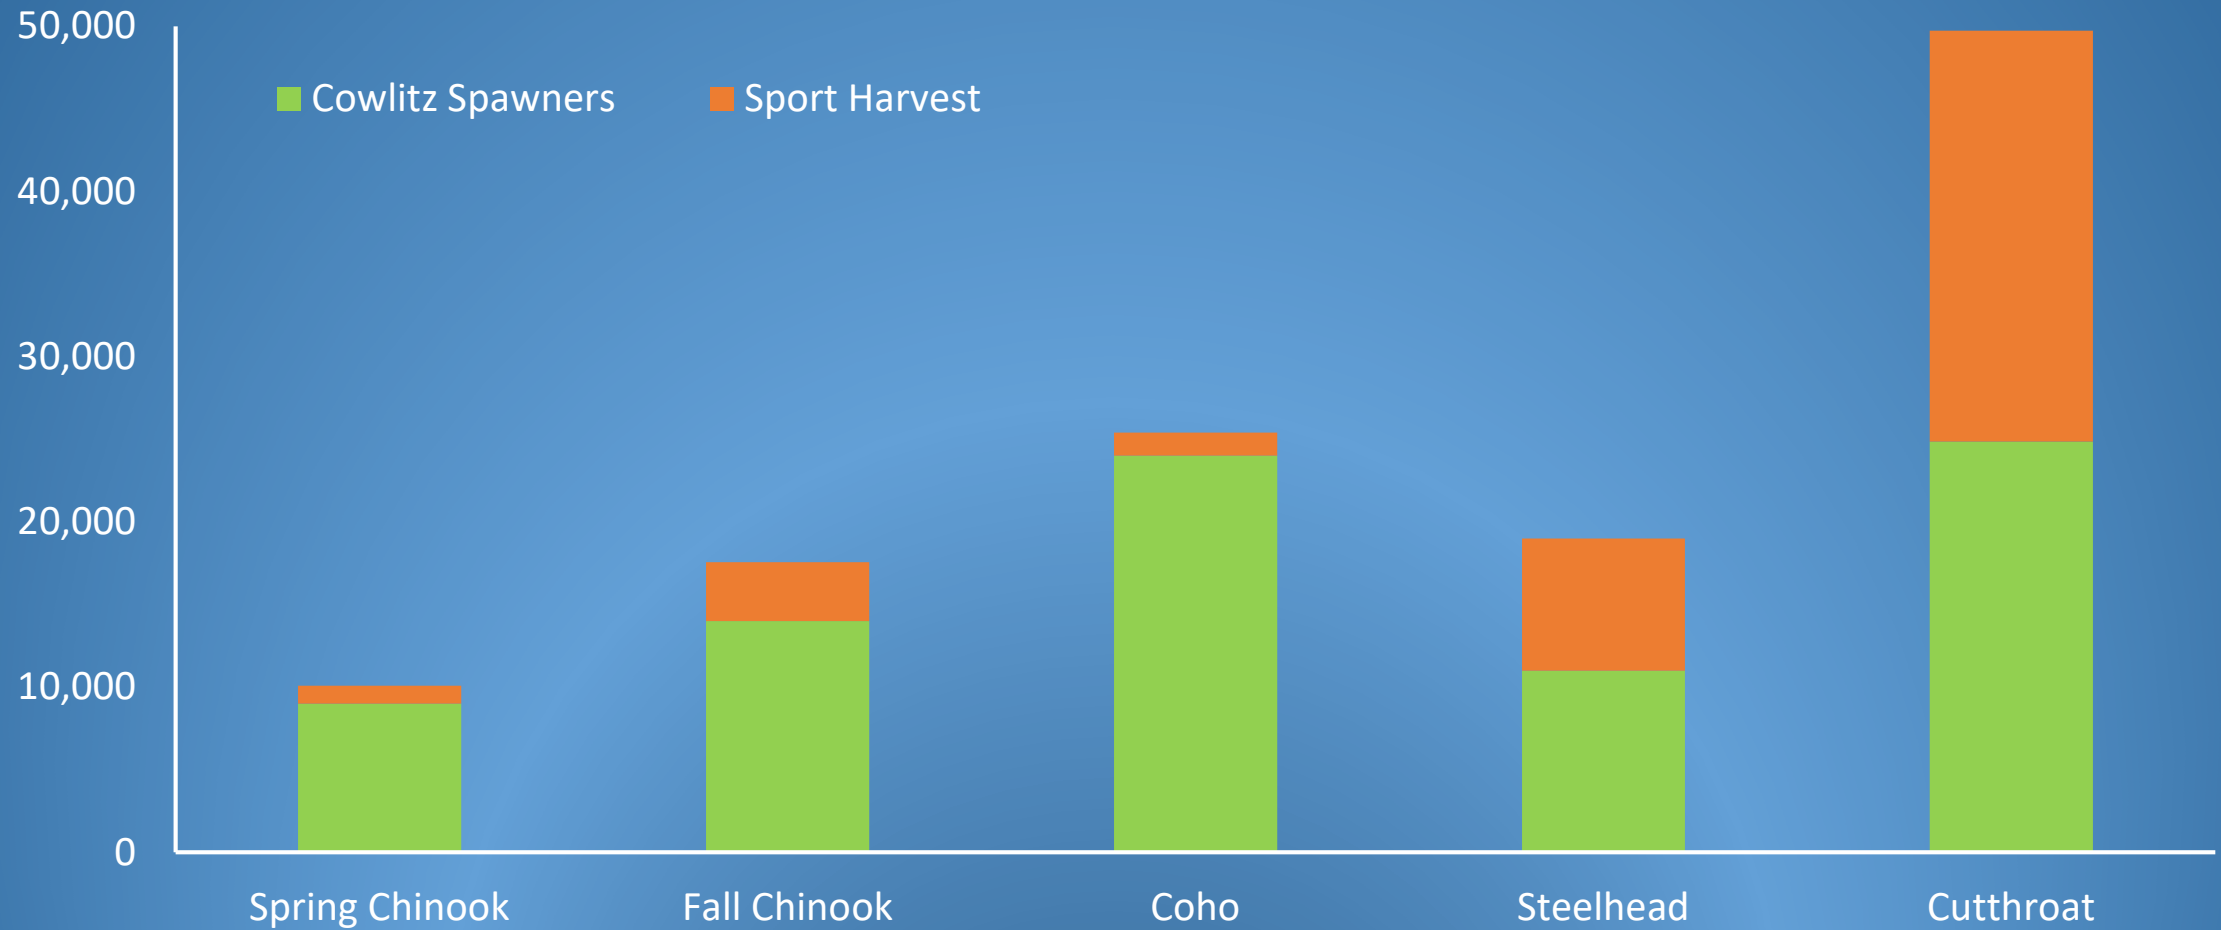

Recent Trends in Cowlitz River Salmon and Steelhead Harvest

John Serl – WDFW Cowlitz River Biologist

Josua Holowatz – WDFW District Fish Biologist

Cowlitz River Annual Program Review
and Fisheries Science Conference

May 19, 2021

1948 Cowlitz River Catch and Spawners

Washington State Population Growth

Source: U.S. Census Bureau

*Estimated

Recent Trends in Cowlitz River Salmon and Steelhead Harvest

Data Sources:

- Barrier Dam Adult Facility is Operated by Tacoma Power
 - TPU maintains database
 - Broodstock collection, transportation to Upper Cowlitz and Tilton
- WDFW Lower Cowlitz Spot Creel (Tacoma Power-funded)
 - Natural origin fish released : Hatchery fish kept
 - General conditions
- WDFW Catch Record Card Estimates
 - Washington State Sports Catch reports
 - Estimates are expanded from a sub-sample of returned cards
 - *See reports for full methods*

Cowlitz Spring Chinook Harvest, 2000-2019

Lower Cowlitz Spring Chinook Harvest, 2013-2019

Upper Cowlitz Spring Chinook Harvest, 2013-2019

Cowlitz Fall Chinook Harvest 2000-2019

Lower Cowlitz Fall Chinook Harvest 2013-2019