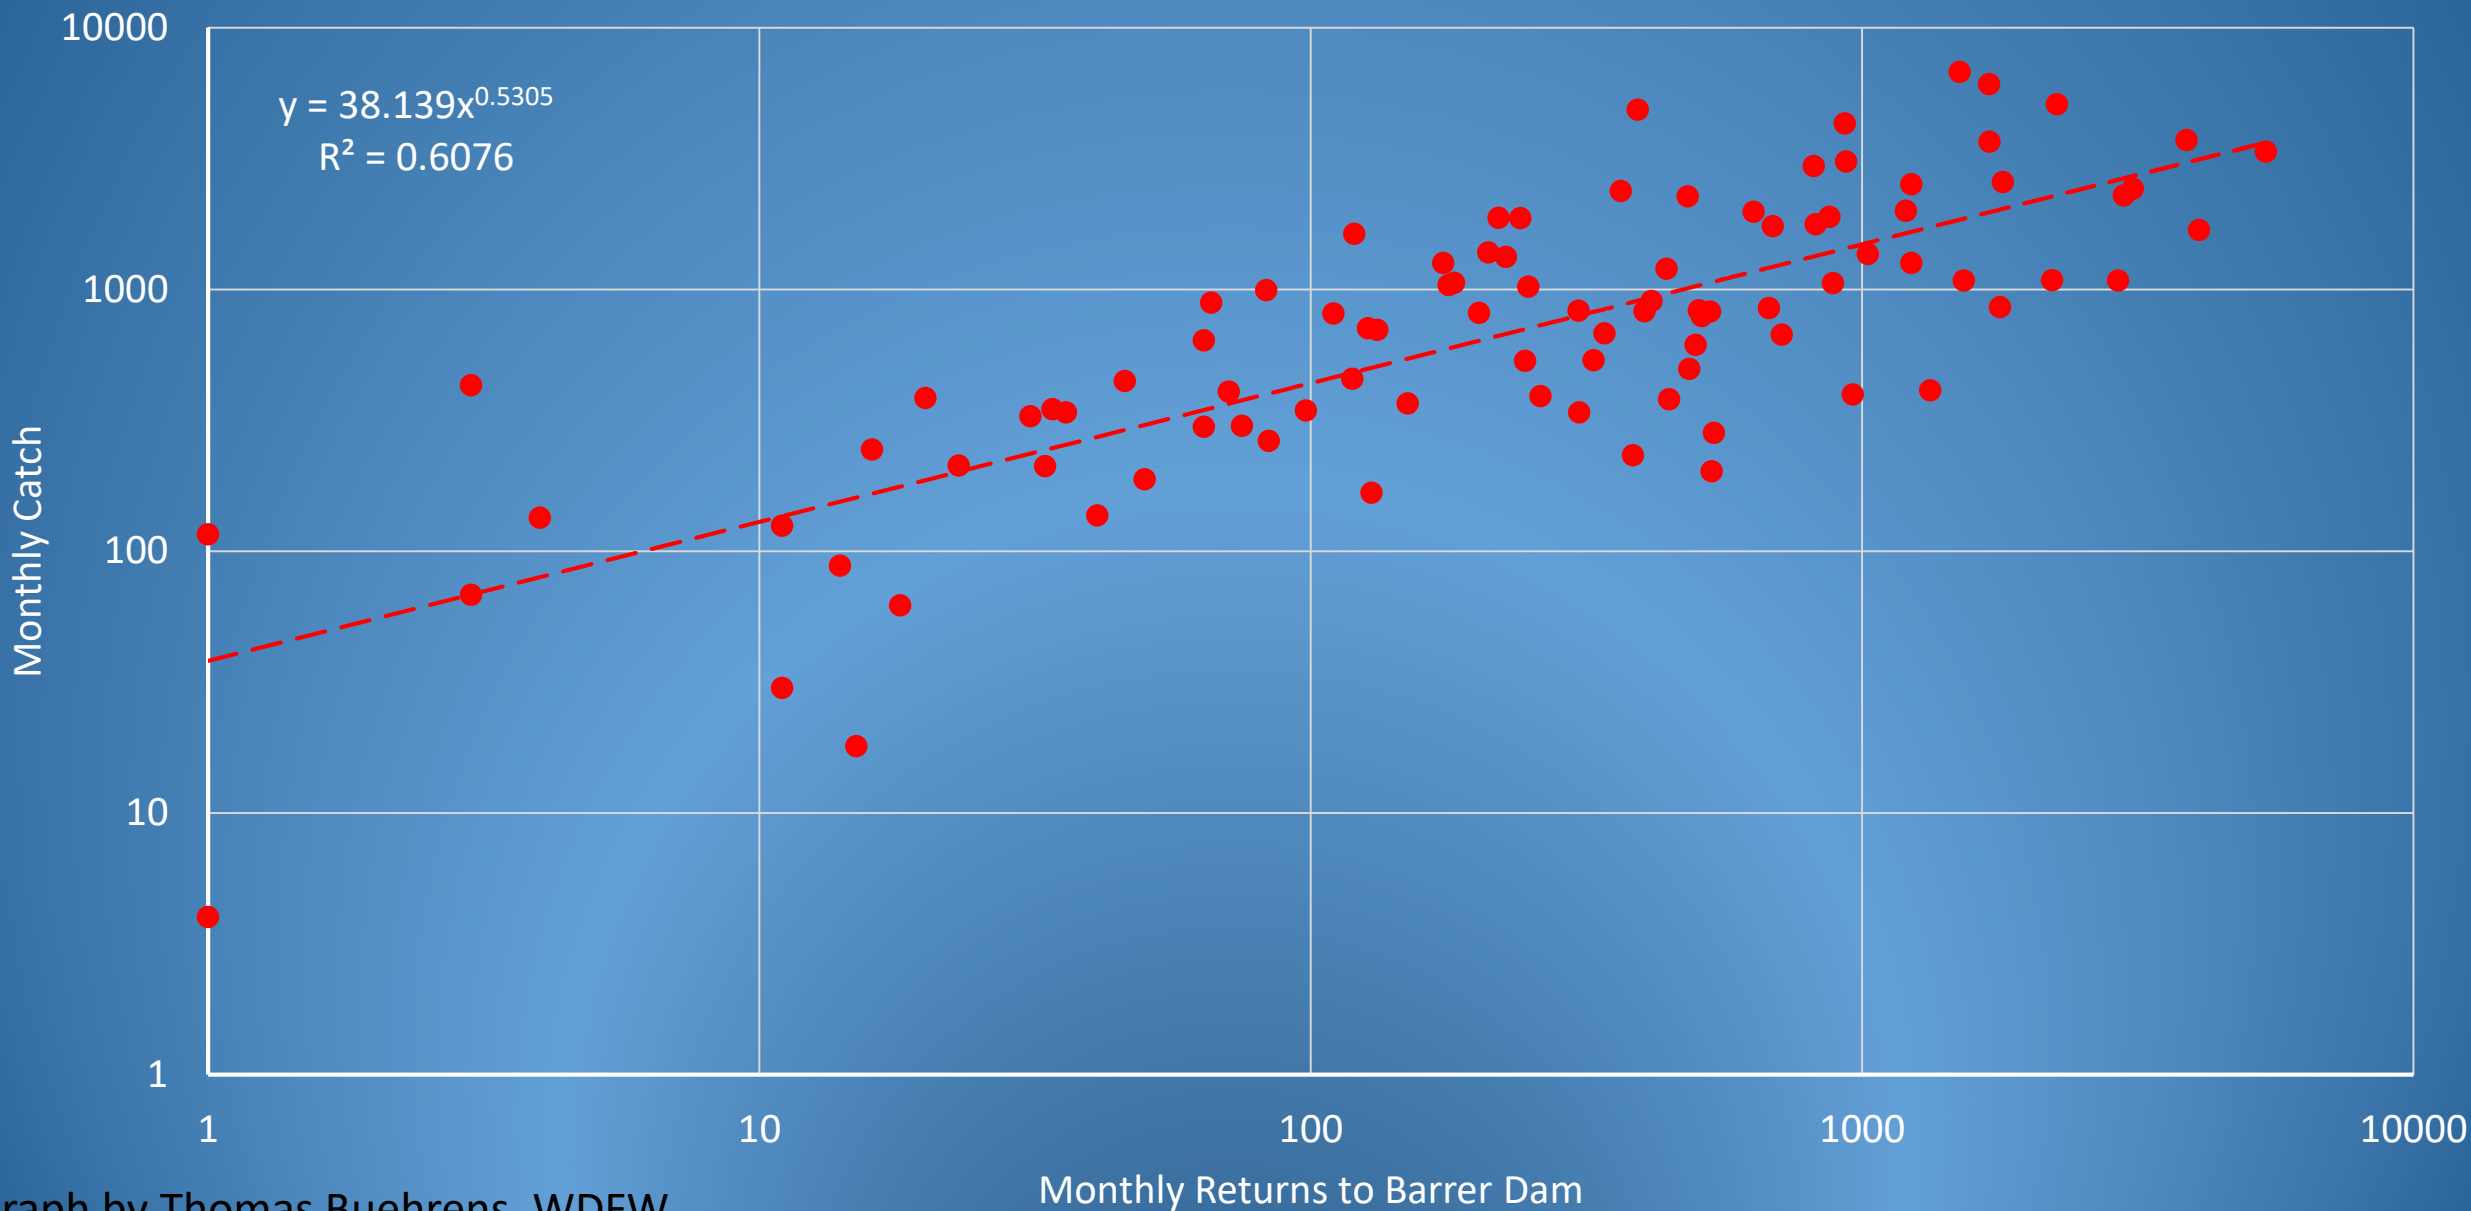

Tilton Fall Chinook Harvest 2013-2019

Cowlitz Coho Harvest, 2000-2019

Lower Cowlitz Coho Harvest, 2013-2019

Tilton Coho Harvest, 2013-2019

Upper Cowlitz Coho Harvest, 2013-2019

Cowlitz Winter Steelhead Harvest, 2000-2019

Cowlitz Winter Steelhead Harvest, 2013-2019

Total Monthly Lower Cowlitz Hatchery Steelhead Harvest, 2003-2019

Cowlitz Summer-Run Steelhead Harvest, 2000-2019

Summary

- Spring Chinook Harvest Rates
 - Lower Cowlitz = 41%, Upper Cowlitz = 9%
- Fall Chinook
 - Lower Cowlitz = 34%, Tilton = 9%
- Coho
 - Lower Cowlitz = 16%, Tilton = 16%, U Cowlitz = 11%
- Winter Steelhead
 - Lower Cowlitz = 68.7%
- Summer Steelhead
 - Lower Cowlitz = 69.2%