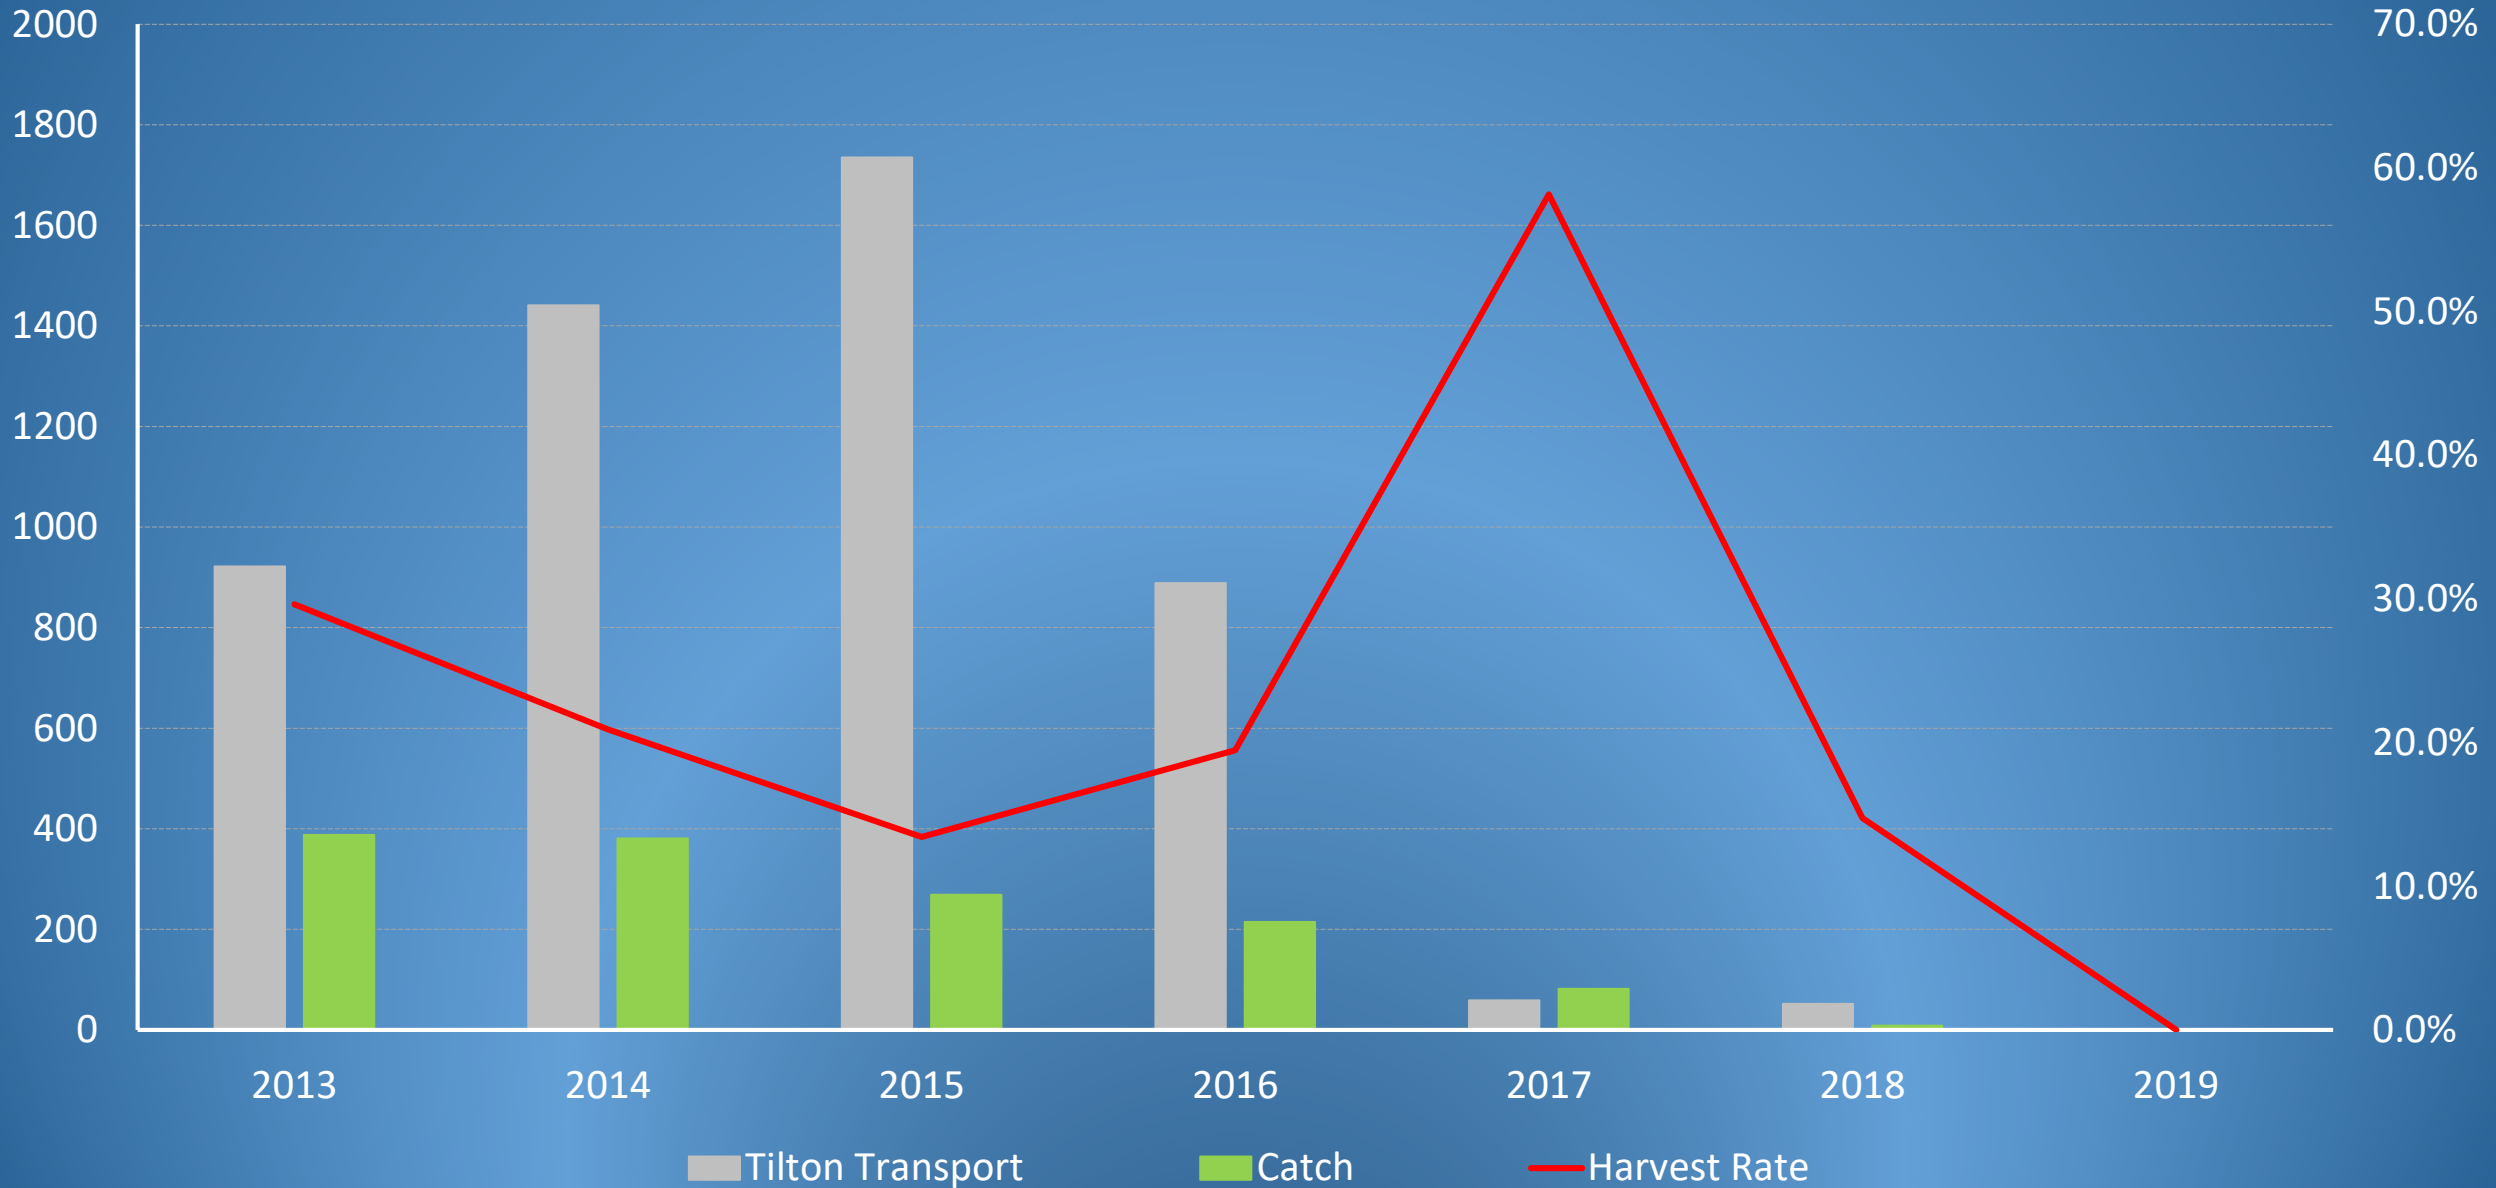

May 19, 2021

1948 Cowlitz River Catch and Spawners

Washington State Population Growth

Source: U.S. Census Bureau

*Estimated

Recent Trends in Cowlitz River Salmon and Steelhead Harvest

Data Sources:

- Barrier Dam Adult Facility is Operated by Tacoma Power
 - TPU maintains database
 - Broodstock collection, transportation to Upper Cowlitz and Tilton
- WDFW Lower Cowlitz Spot Creel (Tacoma Power-funded)
 - Natural origin fish released : Hatchery fish kept
 - General conditions
- WDFW Catch Record Card Estimates
 - Washington State Sports Catch reports
 - Estimates are expanded from a sub-sample of returned cards
 - *See reports for full methods*

Cowlitz Spring Chinook Harvest, 2000-2019

Lower Cowlitz Spring Chinook Harvest, 2013-2019

Upper Cowlitz Spring Chinook Harvest, 2013-2019

Cowlitz Fall Chinook Harvest 2000-2019

Lower Cowlitz Fall Chinook Harvest 2013-2019

Tilton Fall Chinook Harvest 2013-2019

Cowlitz Coho Harvest, 2000-2019

Lower Cowlitz Coho Harvest, 2013-2019

Tilton Coho Harvest, 2013-2019

Upper Cowlitz Coho Harvest, 2013-2019

Cowlitz Winter Steelhead Harvest, 2000-2019