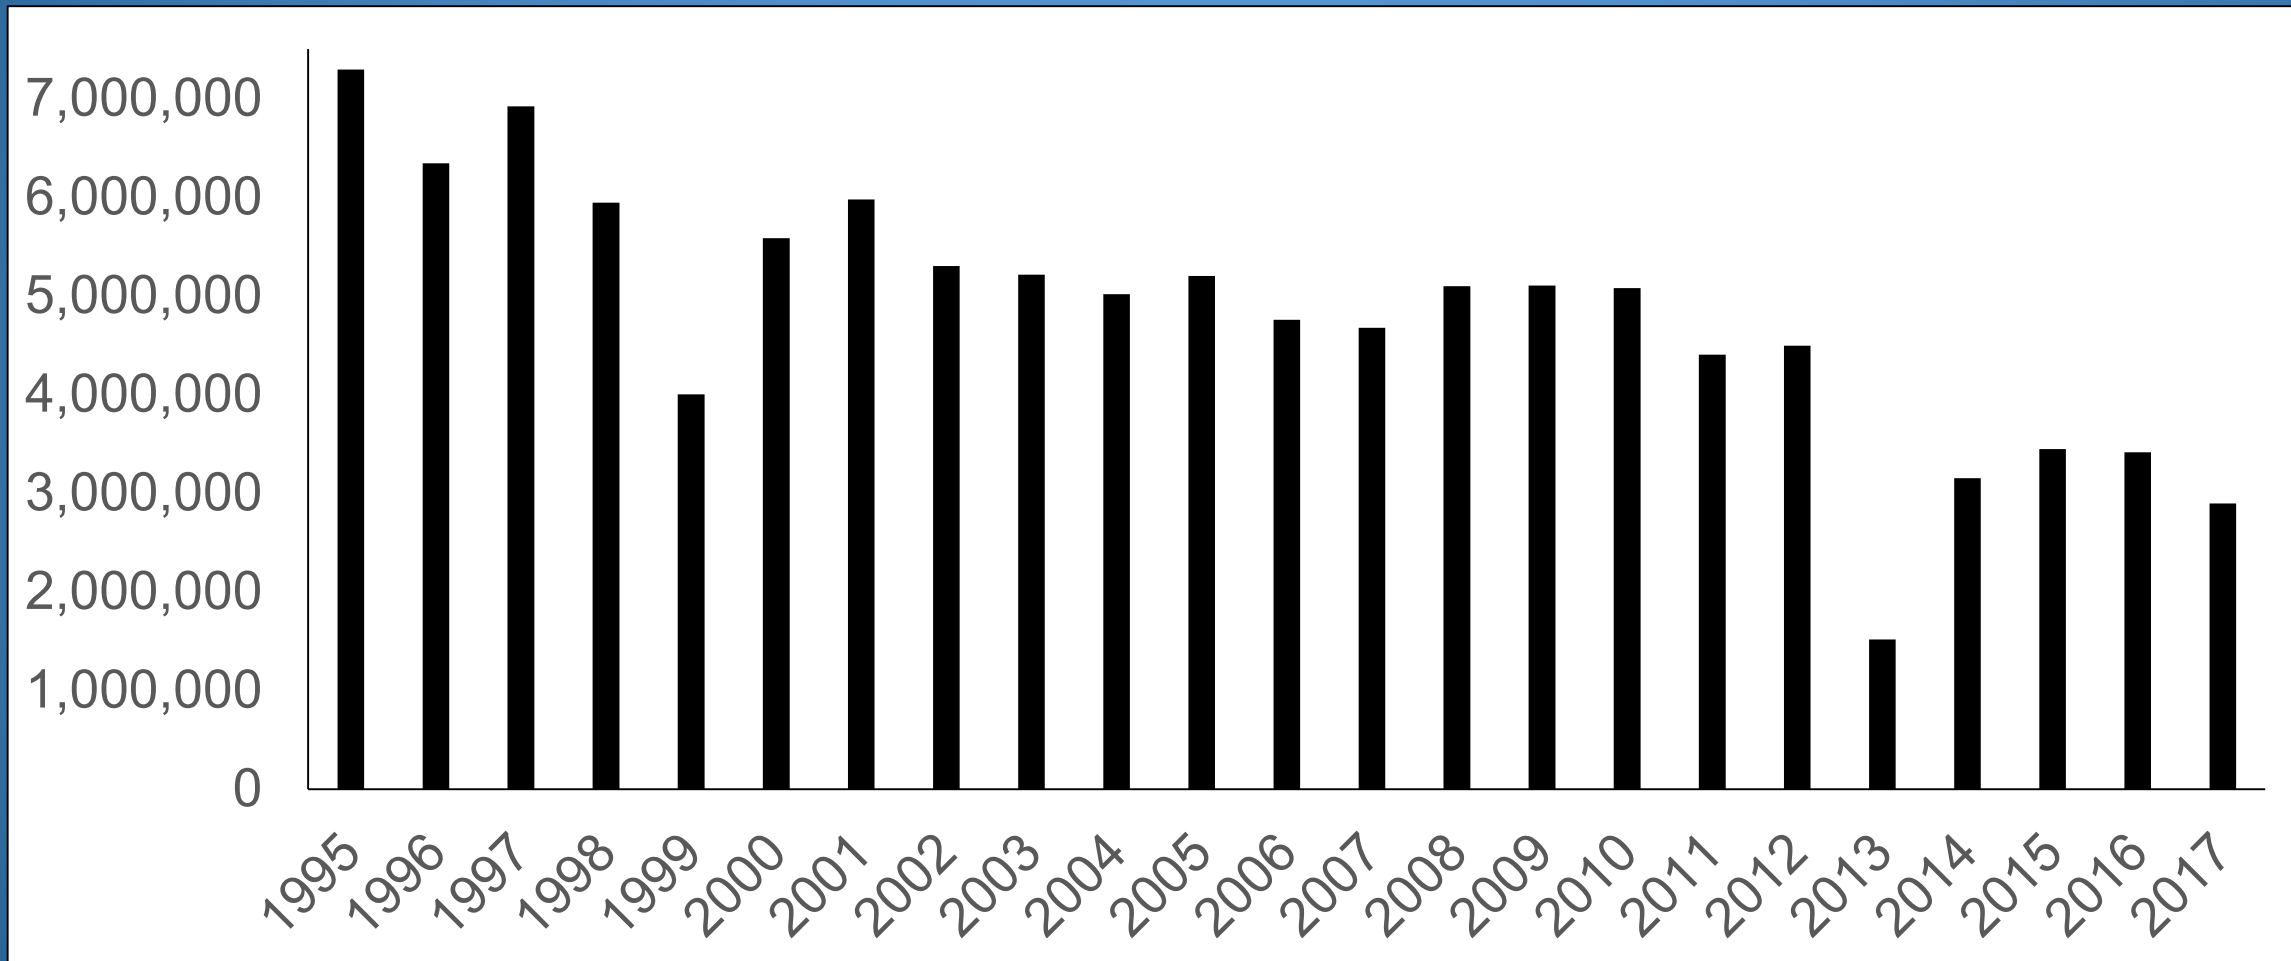

Fall Chinook Juvenile Hatchery Releases 1995-2017