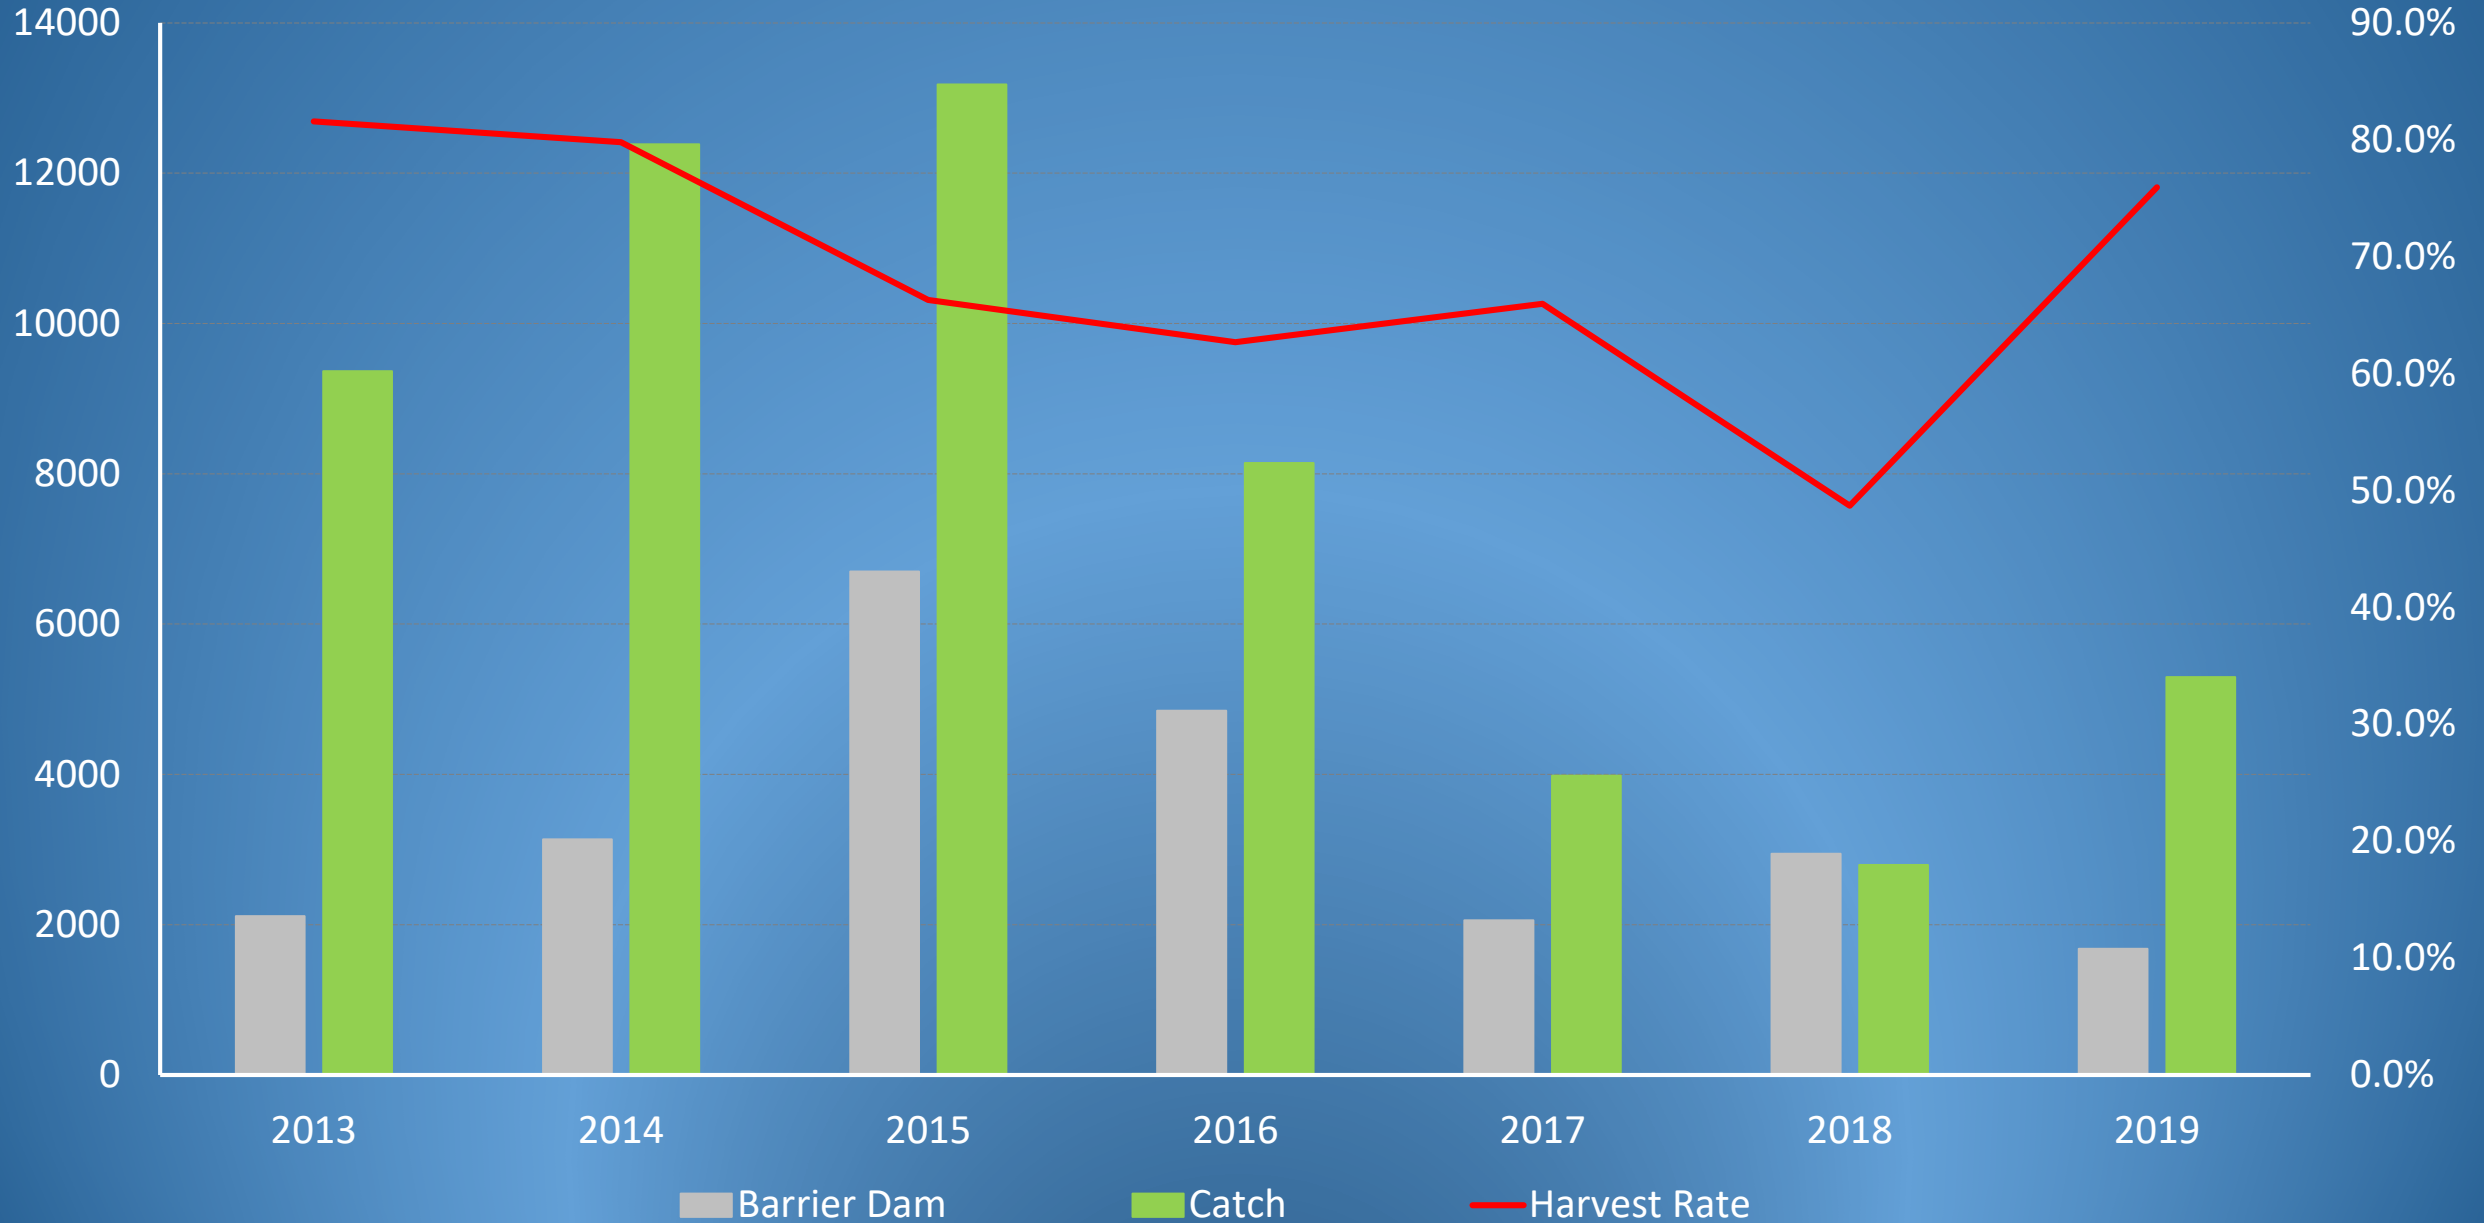

Cowlitz Spring Chinook Harvest, 2000-2019

Lower Cowlitz Spring Chinook Harvest, 2013-2019

Upper Cowlitz Spring Chinook Harvest, 2013-2019

Cowlitz Fall Chinook Harvest 2000-2019

Lower Cowlitz Fall Chinook Harvest 2013-2019

Tilton Fall Chinook Harvest 2013-2019

Cowlitz Coho Harvest, 2000-2019

Lower Cowlitz Coho Harvest, 2013-2019

Tilton Coho Harvest, 2013-2019

Upper Cowlitz Coho Harvest, 2013-2019

Cowlitz Winter Steelhead Harvest, 2000-2019

Cowlitz Winter Steelhead Harvest, 2013-2019

Total Monthly Lower Cowlitz Hatchery Steelhead Harvest, 2003-2019

Cowlitz Summer-Run Steelhead Harvest, 2000-2019

Summary

- Spring Chinook Harvest Rates
 - Lower Cowlitz = 41%, Upper Cowlitz = 9%
- Fall Chinook
 - Lower Cowlitz = 34%, Tilton = 9%
- Coho
 - Lower Cowlitz = 16%, Tilton = 16%, U Cowlitz = 11%
- Winter Steelhead
 - Lower Cowlitz = 68.7%
- Summer Steelhead
 - Lower Cowlitz = 69.2%