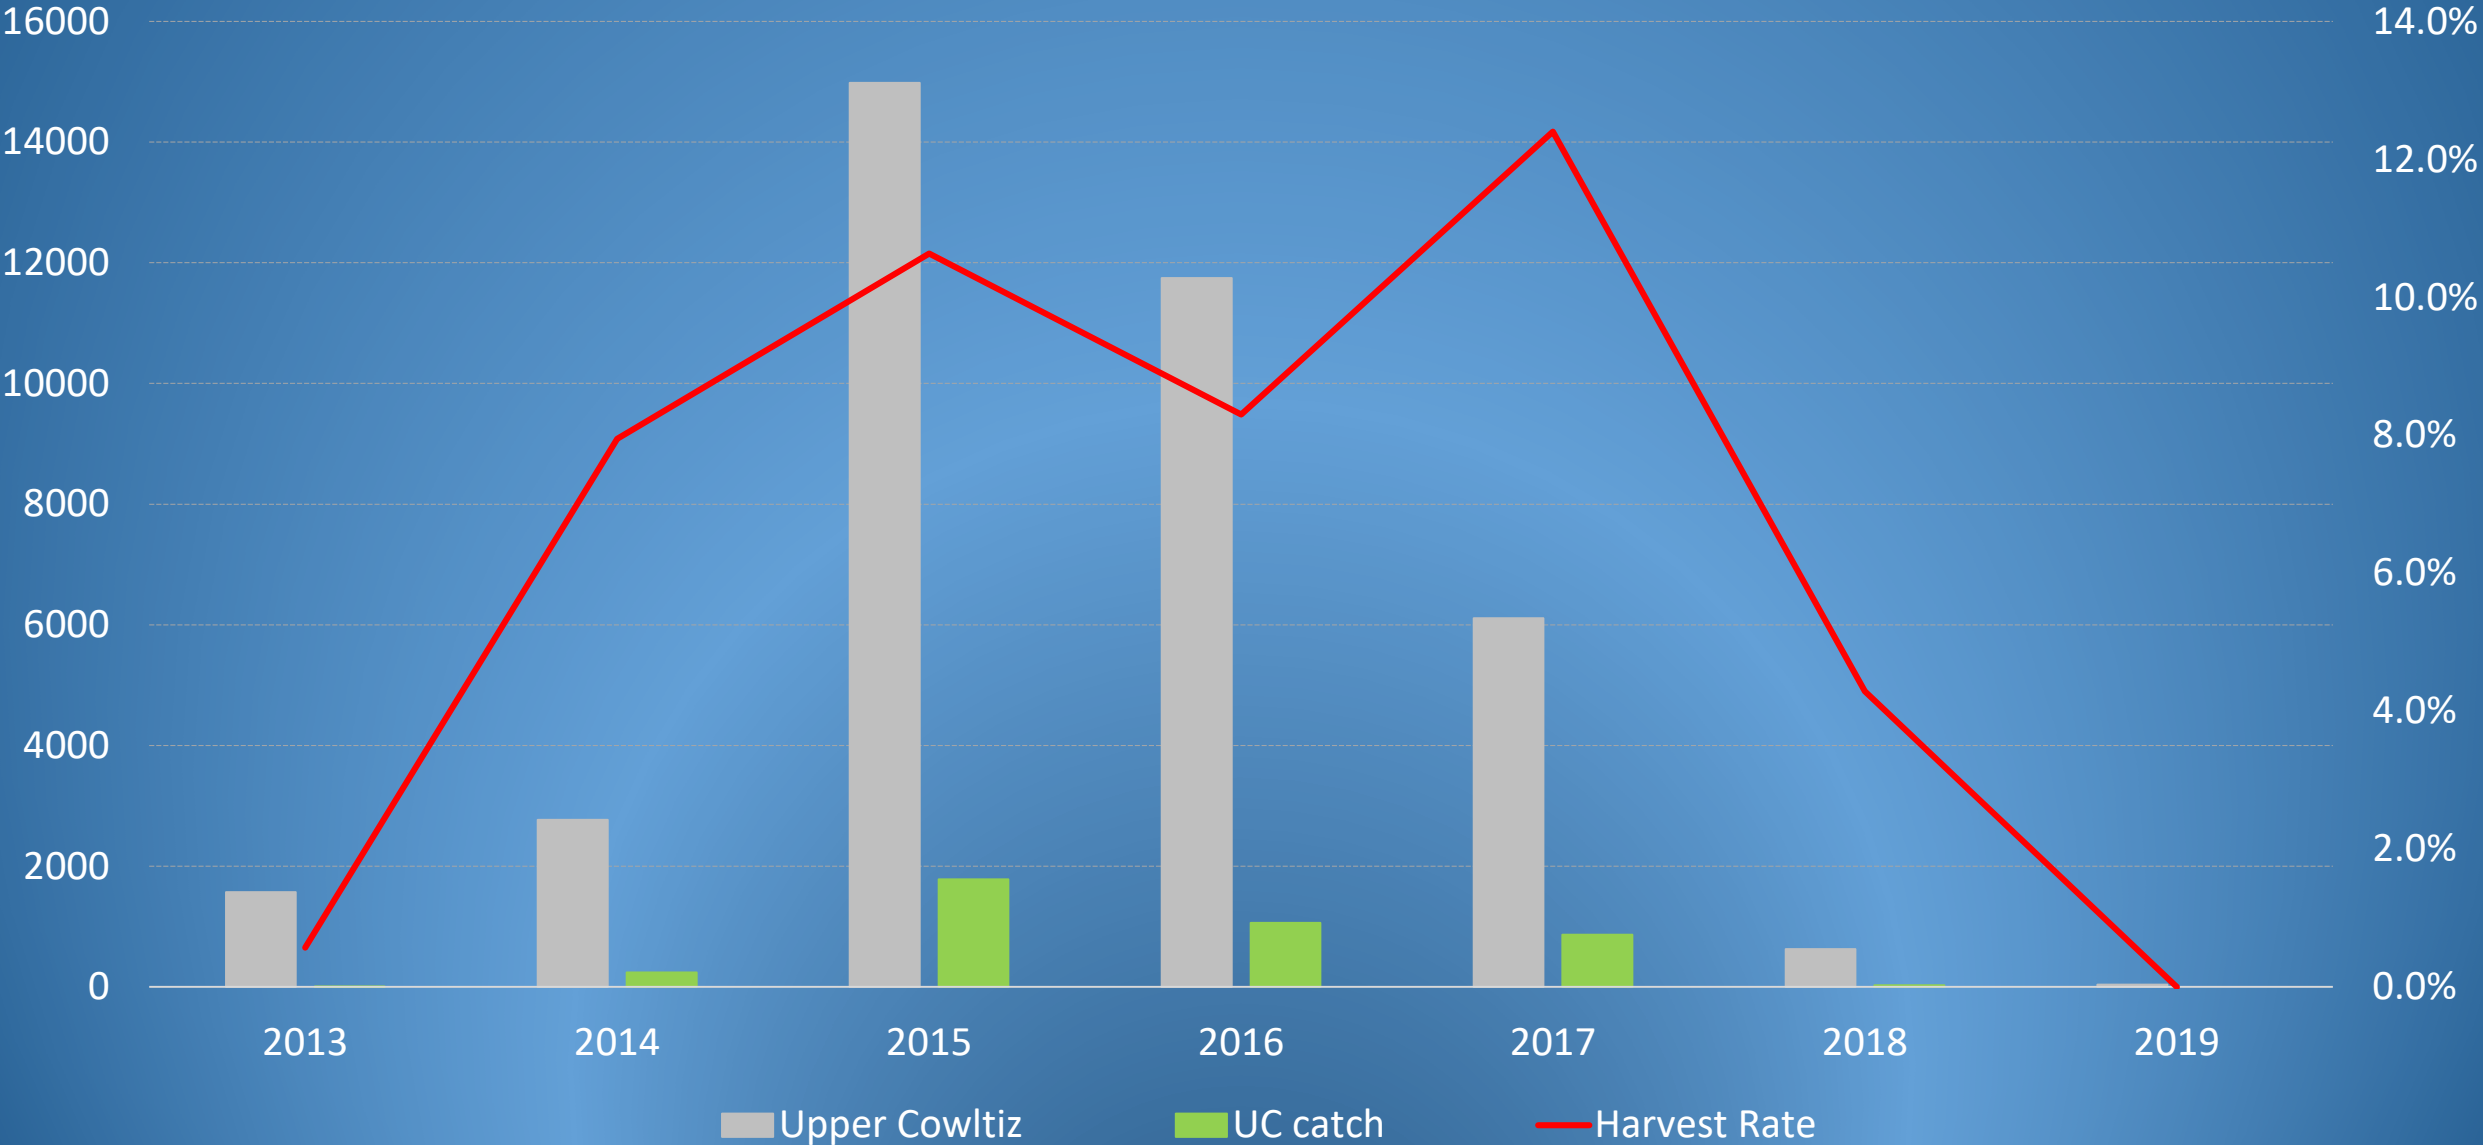

May 19, 2021

1948 Cowlitz River Catch and Spawners

Washington State Population Growth

Source: U.S. Census Bureau

*Estimated

Recent Trends in Cowlitz River Salmon and Steelhead Harvest

Data Sources:

- Barrier Dam Adult Facility is Operated by Tacoma Power
 - TPU maintains database
 - Broodstock collection, transportation to Upper Cowlitz and Tilton
- WDFW Lower Cowlitz Spot Creel (Tacoma Power-funded)
 - Natural origin fish released : Hatchery fish kept
 - General conditions
- WDFW Catch Record Card Estimates
 - Washington State Sports Catch reports
 - Estimates are expanded from a sub-sample of returned cards
 - *See reports for full methods*

Cowlitz Spring Chinook Harvest, 2000-2019

Lower Cowlitz Spring Chinook Harvest, 2013-2019

Upper Cowlitz Spring Chinook Harvest, 2013-2019

Cowlitz Fall Chinook Harvest 2000-2019

Lower Cowlitz Fall Chinook Harvest 2013-2019