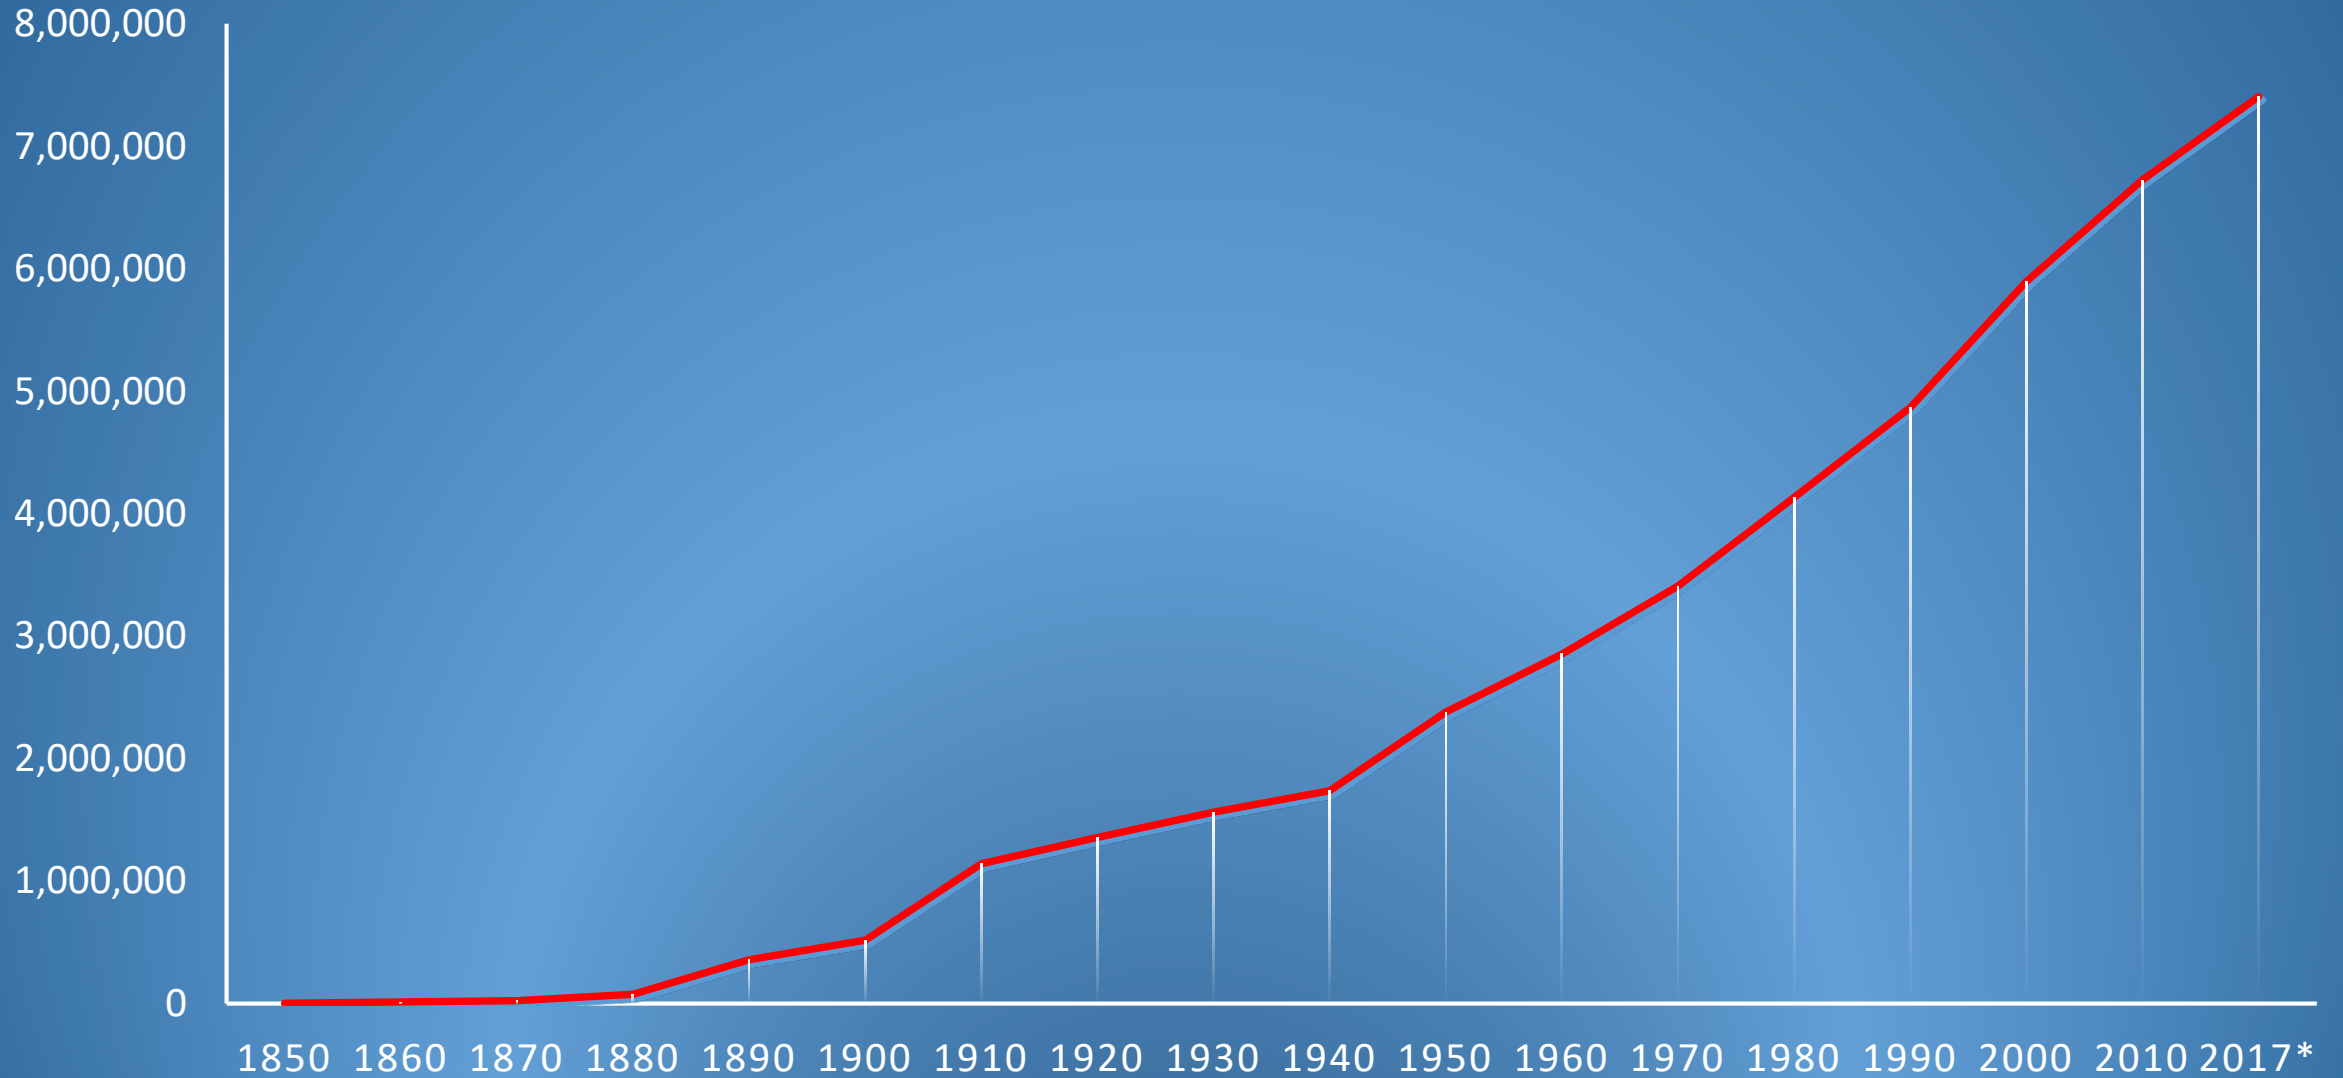

May 19, 2021

1948 Cowlitz River Catch and Spawners

Washington State Population Growth

Source: U.S. Census Bureau

*Estimated

Recent Trends in Cowlitz River Salmon and Steelhead Harvest

Data Sources:

- Barrier Dam Adult Facility is Operated by Tacoma Power
 - TPU maintains database
 - Broodstock collection, transportation to Upper Cowlitz and Tilton
- WDFW Lower Cowlitz Spot Creel (Tacoma Power-funded)
 - Natural origin fish released : Hatchery fish kept
 - General conditions
- WDFW Catch Record Card Estimates
 - Washington State Sports Catch reports
 - Estimates are expanded from a sub-sample of returned cards
 - *See reports for full methods*