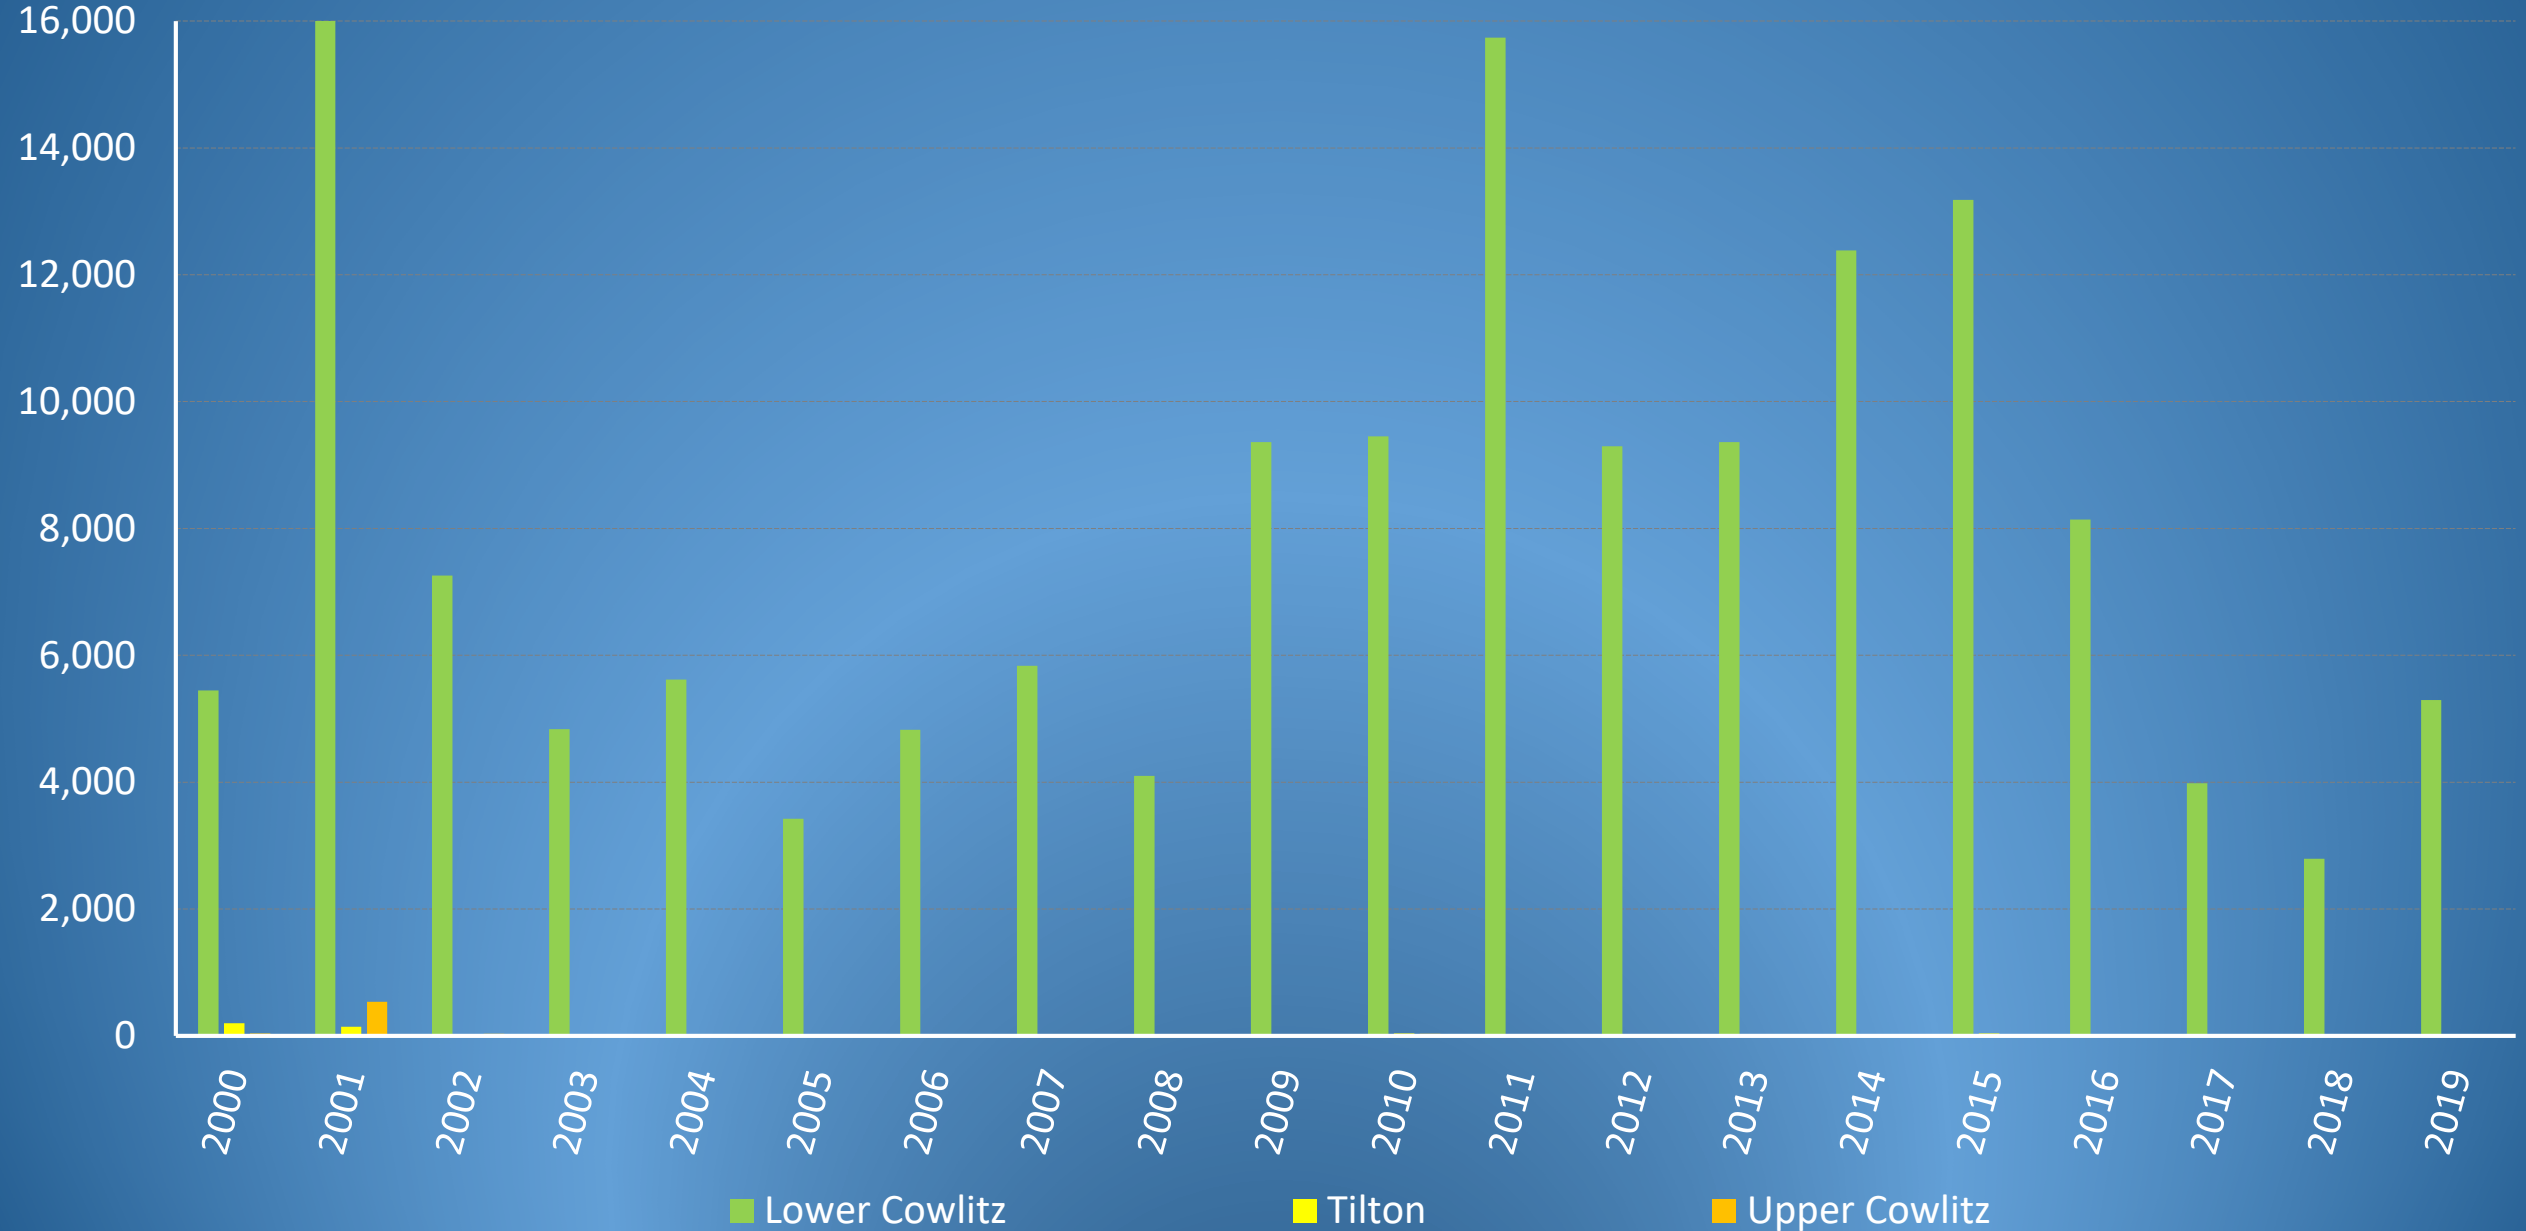

May 19, 2021

1948 Cowlitz River Catch and Spawners

Washington State Population Growth

Source: U.S. Census Bureau

*Estimated

Recent Trends in Cowlitz River Salmon and Steelhead Harvest

Data Sources:

- Barrier Dam Adult Facility is Operated by Tacoma Power
 - TPU maintains database
 - Broodstock collection, transportation to Upper Cowlitz and Tilton
- WDFW Lower Cowlitz Spot Creel (Tacoma Power-funded)
 - Natural origin fish released : Hatchery fish kept
 - General conditions
- WDFW Catch Record Card Estimates
 - Washington State Sports Catch reports
 - Estimates are expanded from a sub-sample of returned cards
 - *See reports for full methods*

Cowlitz Spring Chinook Harvest, 2000-2019

Lower Cowlitz Spring Chinook Harvest, 2013-2019

Upper Cowlitz Spring Chinook Harvest, 2013-2019

Cowlitz Fall Chinook Harvest 2000-2019

Lower Cowlitz Fall Chinook Harvest 2013-2019

Tilton Fall Chinook Harvest 2013-2019

Cowlitz Coho Harvest, 2000-2019

Lower Cowlitz Coho Harvest, 2013-2019

Tilton Coho Harvest, 2013-2019

Upper Cowlitz Coho Harvest, 2013-2019

Cowlitz Winter Steelhead Harvest, 2000-2019

Cowlitz Winter Steelhead Harvest, 2013-2019

Total Monthly Lower Cowlitz Hatchery Steelhead Harvest, 2003-2019

Cowlitz Summer-Run Steelhead Harvest, 2000-2019

Summary

- Spring Chinook Harvest Rates
 - Lower Cowlitz = 41%, Upper Cowlitz = 9%
- Fall Chinook
 - Lower Cowlitz = 34%, Tilton = 9%
- Coho
 - Lower Cowlitz = 16%, Tilton = 16%, U Cowlitz = 11%
- Winter Steelhead
 - Lower Cowlitz = 68.7%
- Summer Steelhead
 - Lower Cowlitz = 69.2%