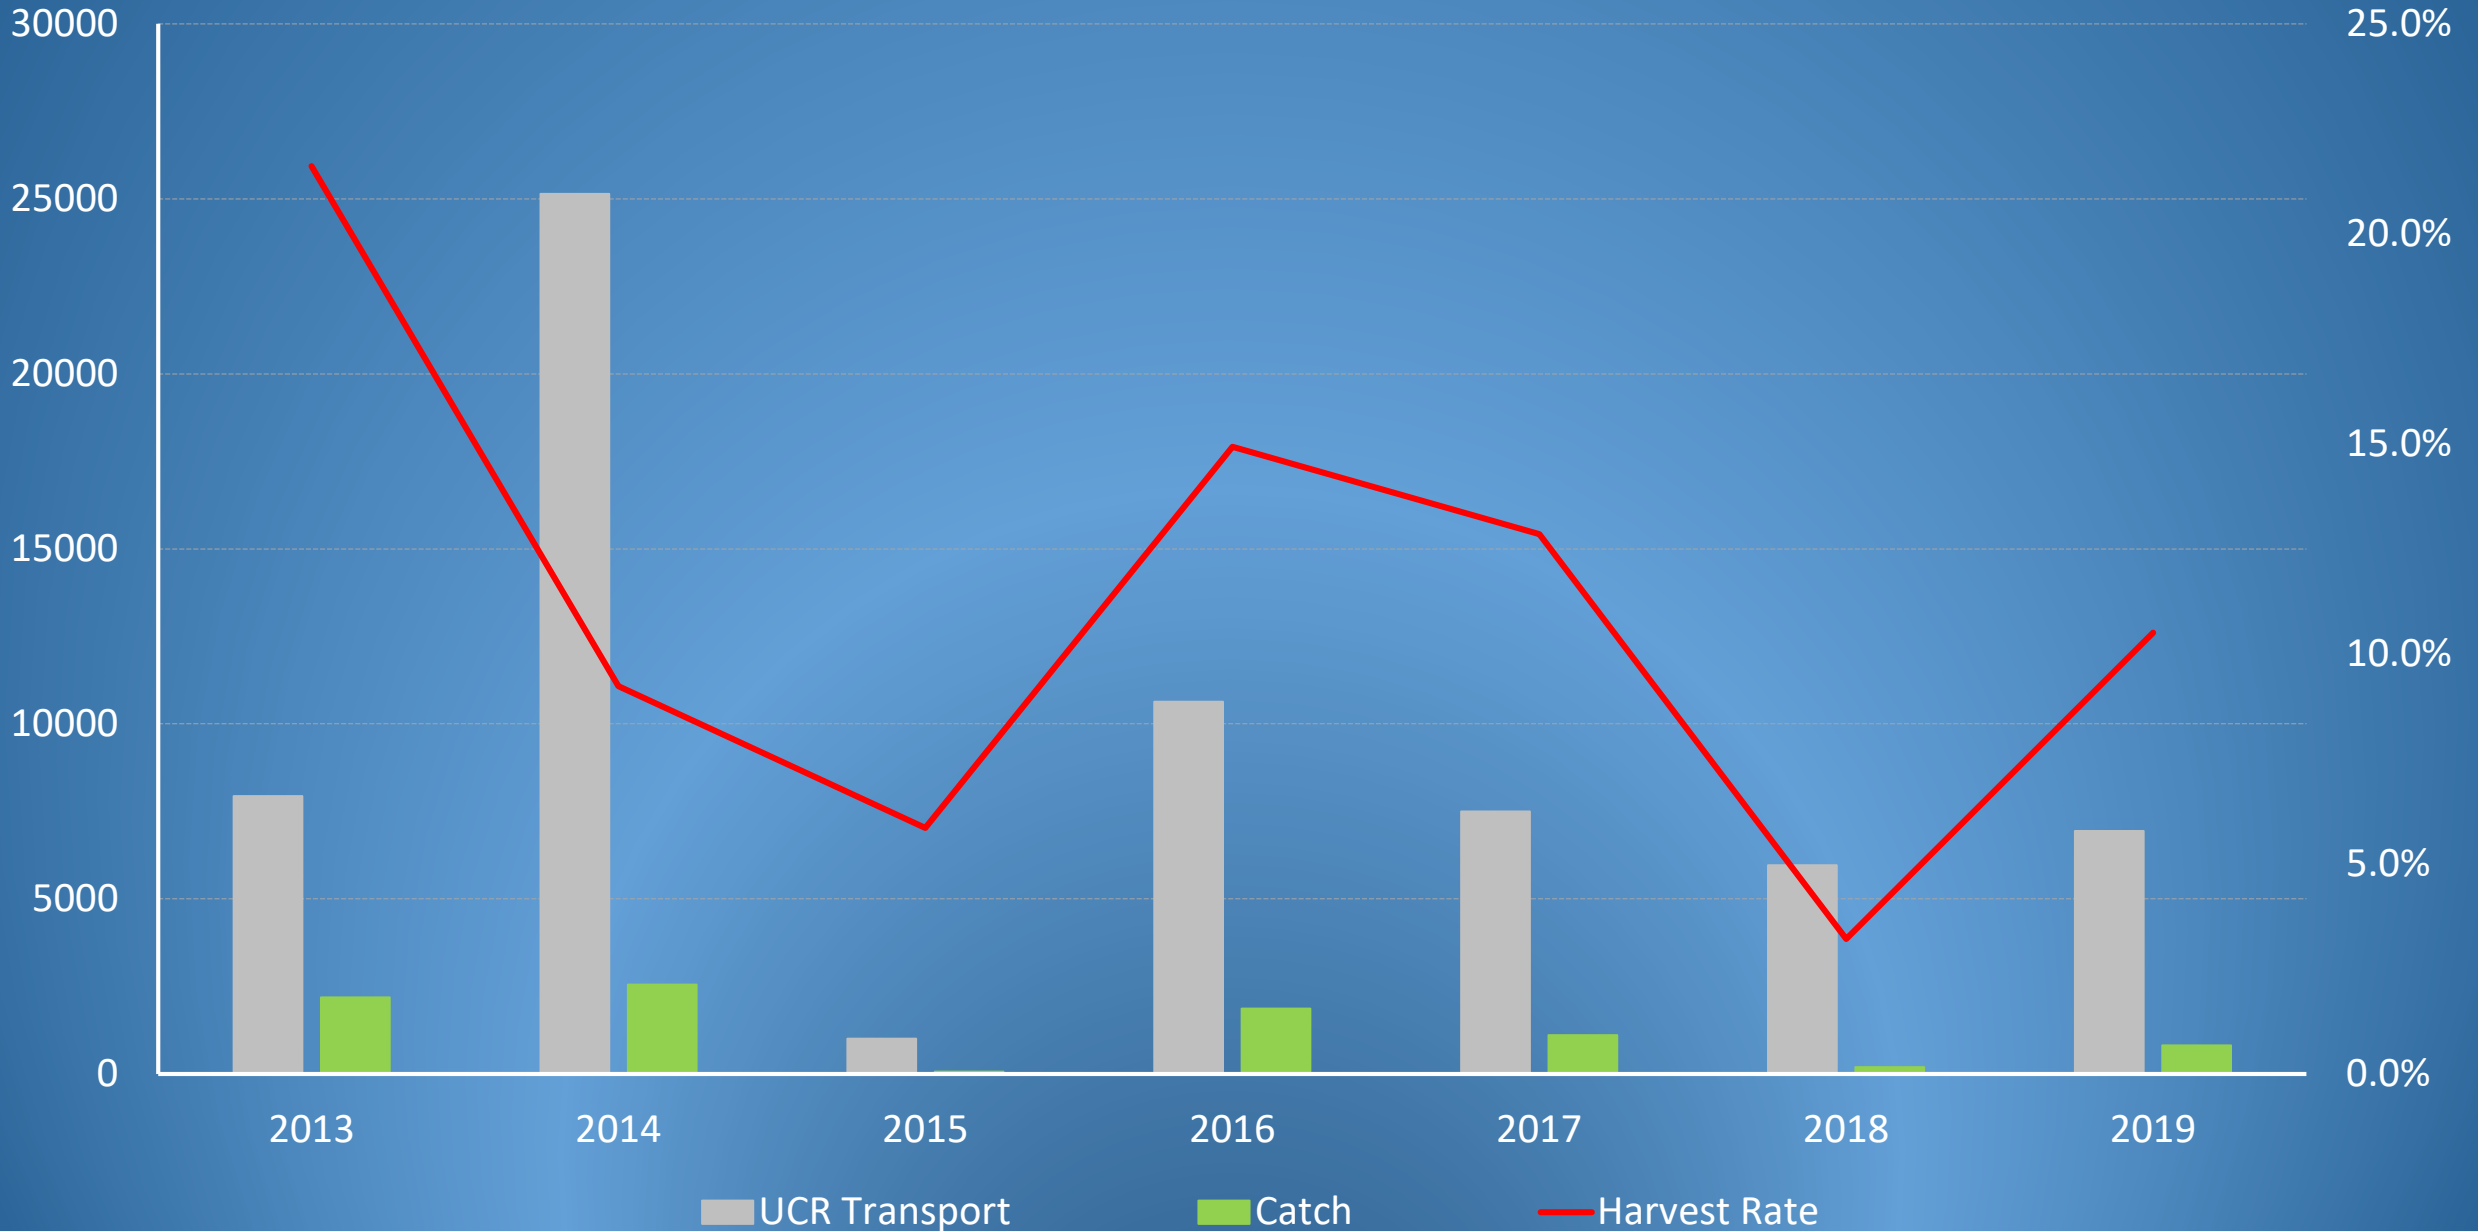

Cowlitz Spring Chinook Harvest, 2000-2019

Lower Cowlitz Spring Chinook Harvest, 2013-2019

Upper Cowlitz Spring Chinook Harvest, 2013-2019

Cowlitz Fall Chinook Harvest 2000-2019

Lower Cowlitz Fall Chinook Harvest 2013-2019

Tilton Fall Chinook Harvest 2013-2019

Cowlitz Coho Harvest, 2000-2019

Lower Cowlitz Coho Harvest, 2013-2019

Tilton Coho Harvest, 2013-2019

Upper Cowlitz Coho Harvest, 2013-2019

Cowlitz Winter Steelhead Harvest, 2000-2019

Cowlitz Winter Steelhead Harvest, 2013-2019

Total Monthly Lower Cowlitz Hatchery Steelhead Harvest, 2003-2019

Cowlitz Summer-Run Steelhead Harvest, 2000-2019

Summary

- Spring Chinook Harvest Rates
 - Lower Cowlitz = 41%, Upper Cowlitz = 9%
- Fall Chinook
 - Lower Cowlitz = 34%, Tilton = 9%
- Coho
 - Lower Cowlitz = 16%, Tilton = 16%, U Cowlitz = 11%
- Winter Steelhead
 - Lower Cowlitz = 68.7%
- Summer Steelhead
 - Lower Cowlitz = 69.2%