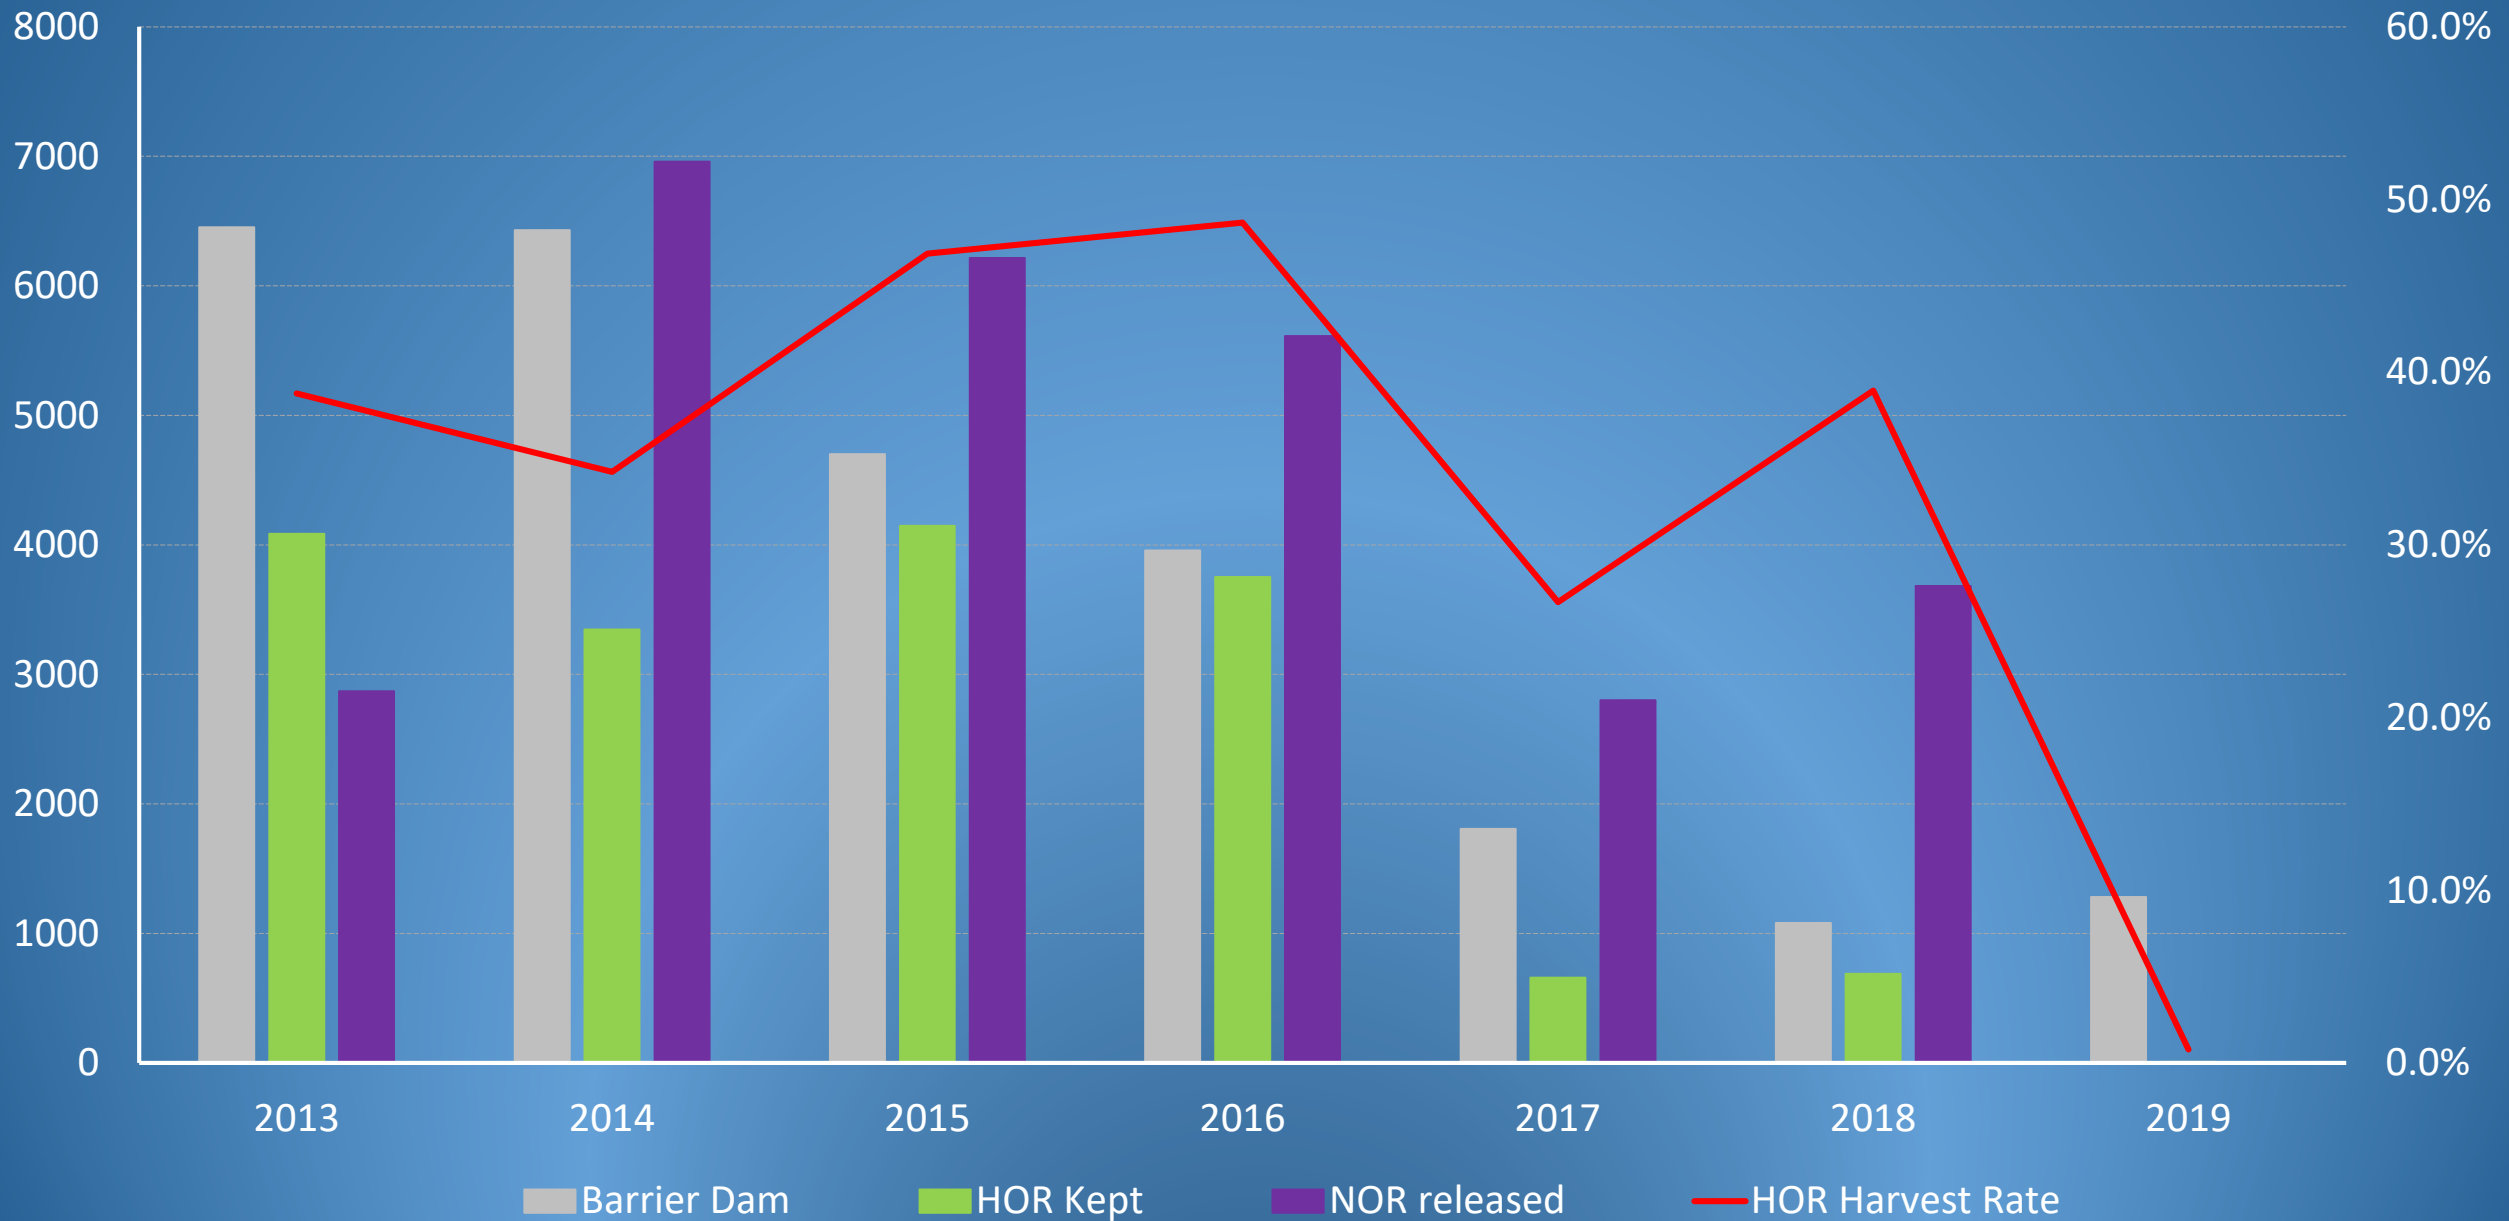

May 19, 2021

1948 Cowlitz River Catch and Spawners

Washington State Population Growth

Source: U.S. Census Bureau

*Estimated

Recent Trends in Cowlitz River Salmon and Steelhead Harvest

Data Sources:

- Barrier Dam Adult Facility is Operated by Tacoma Power
 - TPU maintains database
 - Broodstock collection, transportation to Upper Cowlitz and Tilton
- WDFW Lower Cowlitz Spot Creel (Tacoma Power-funded)
 - Natural origin fish released : Hatchery fish kept
 - General conditions
- WDFW Catch Record Card Estimates
 - Washington State Sports Catch reports
 - Estimates are expanded from a sub-sample of returned cards
 - *See reports for full methods*

Cowlitz Spring Chinook Harvest, 2000-2019

Lower Cowlitz Spring Chinook Harvest, 2013-2019

Upper Cowlitz Spring Chinook Harvest, 2013-2019

Cowlitz Fall Chinook Harvest 2000-2019

Lower Cowlitz Fall Chinook Harvest 2013-2019

Tilton Fall Chinook Harvest 2013-2019

Cowlitz Coho Harvest, 2000-2019

Lower Cowlitz Coho Harvest, 2013-2019

Tilton Coho Harvest, 2013-2019

Upper Cowlitz Coho Harvest, 2013-2019

Cowlitz Winter Steelhead Harvest, 2000-2019

Cowlitz Winter Steelhead Harvest, 2013-2019

Total Monthly Lower Cowlitz Hatchery Steelhead Harvest, 2003-2019

Cowlitz Summer-Run Steelhead Harvest, 2000-2019

Summary

- Spring Chinook Harvest Rates
 - Lower Cowlitz = 41%, Upper Cowlitz = 9%
- Fall Chinook
 - Lower Cowlitz = 34%, Tilton = 9%
- Coho
 - Lower Cowlitz = 16%, Tilton = 16%, U Cowlitz = 11%
- Winter Steelhead
 - Lower Cowlitz = 68.7%
- Summer Steelhead
 - Lower Cowlitz = 69.2%