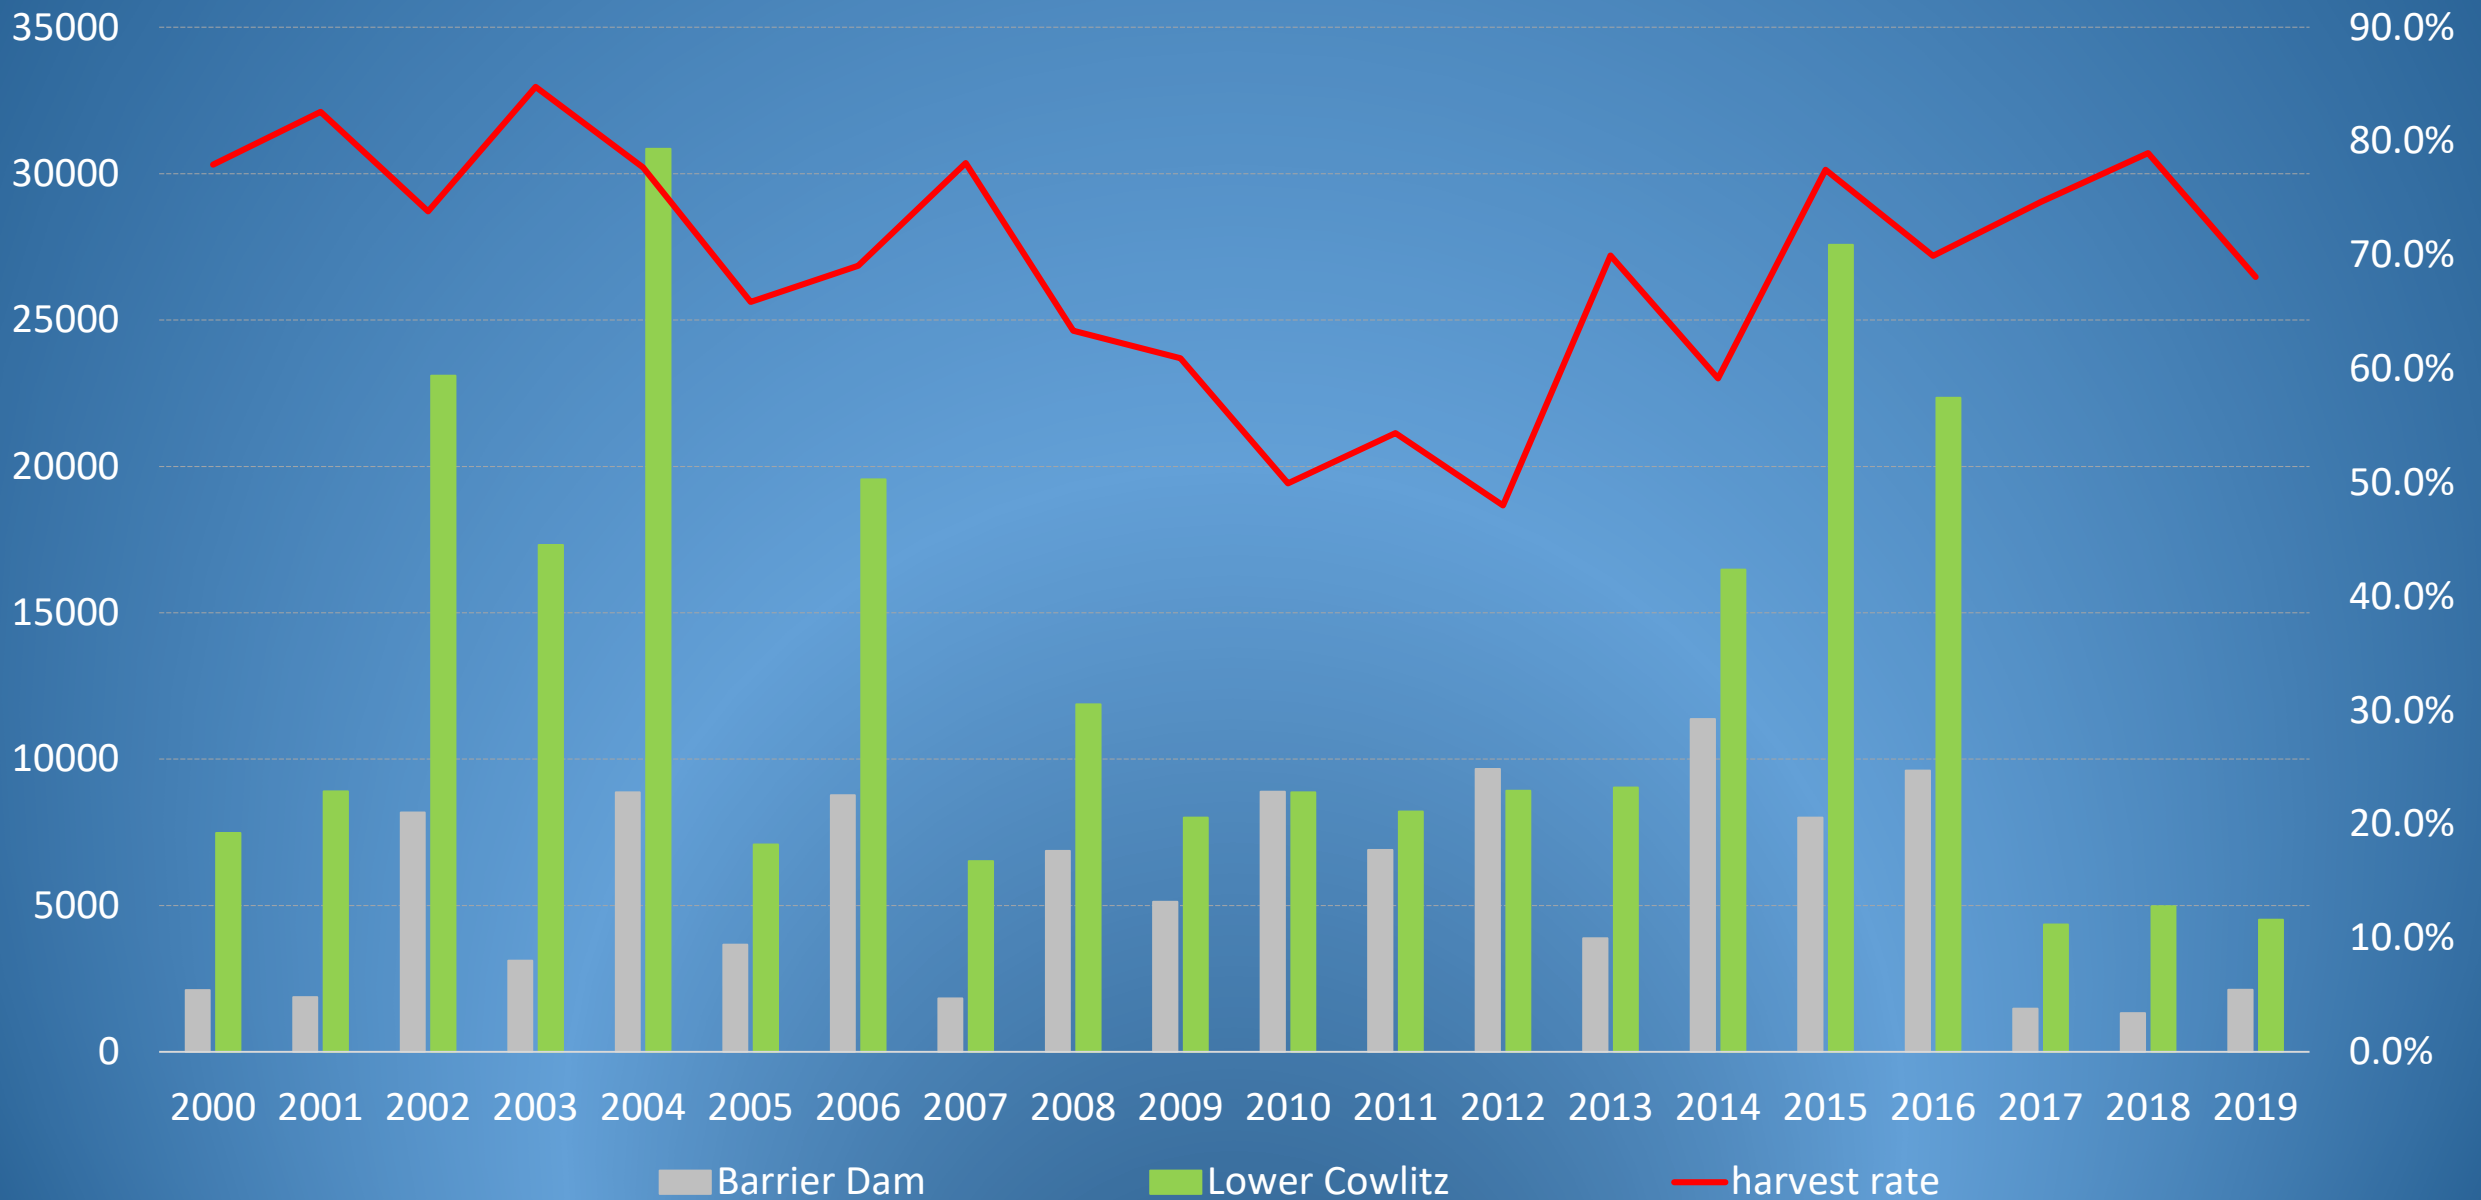

Cowlitz Spring Chinook Harvest, 2000-2019

Lower Cowlitz Spring Chinook Harvest, 2013-2019

Upper Cowlitz Spring Chinook Harvest, 2013-2019

Cowlitz Fall Chinook Harvest 2000-2019

Lower Cowlitz Fall Chinook Harvest 2013-2019

Tilton Fall Chinook Harvest 2013-2019

Cowlitz Coho Harvest, 2000-2019

Lower Cowlitz Coho Harvest, 2013-2019

Tilton Coho Harvest, 2013-2019

Upper Cowlitz Coho Harvest, 2013-2019

Cowlitz Winter Steelhead Harvest, 2000-2019

Cowlitz Winter Steelhead Harvest, 2013-2019

Total Monthly Lower Cowlitz Hatchery Steelhead Harvest, 2003-2019

Cowlitz Summer-Run Steelhead Harvest, 2000-2019

Summary

- Spring Chinook Harvest Rates
 - Lower Cowlitz = 41%, Upper Cowlitz = 9%
- Fall Chinook
 - Lower Cowlitz = 34%, Tilton = 9%
- Coho
 - Lower Cowlitz = 16%, Tilton = 16%, U Cowlitz = 11%
- Winter Steelhead
 - Lower Cowlitz = 68.7%
- Summer Steelhead
 - Lower Cowlitz = 69.2%