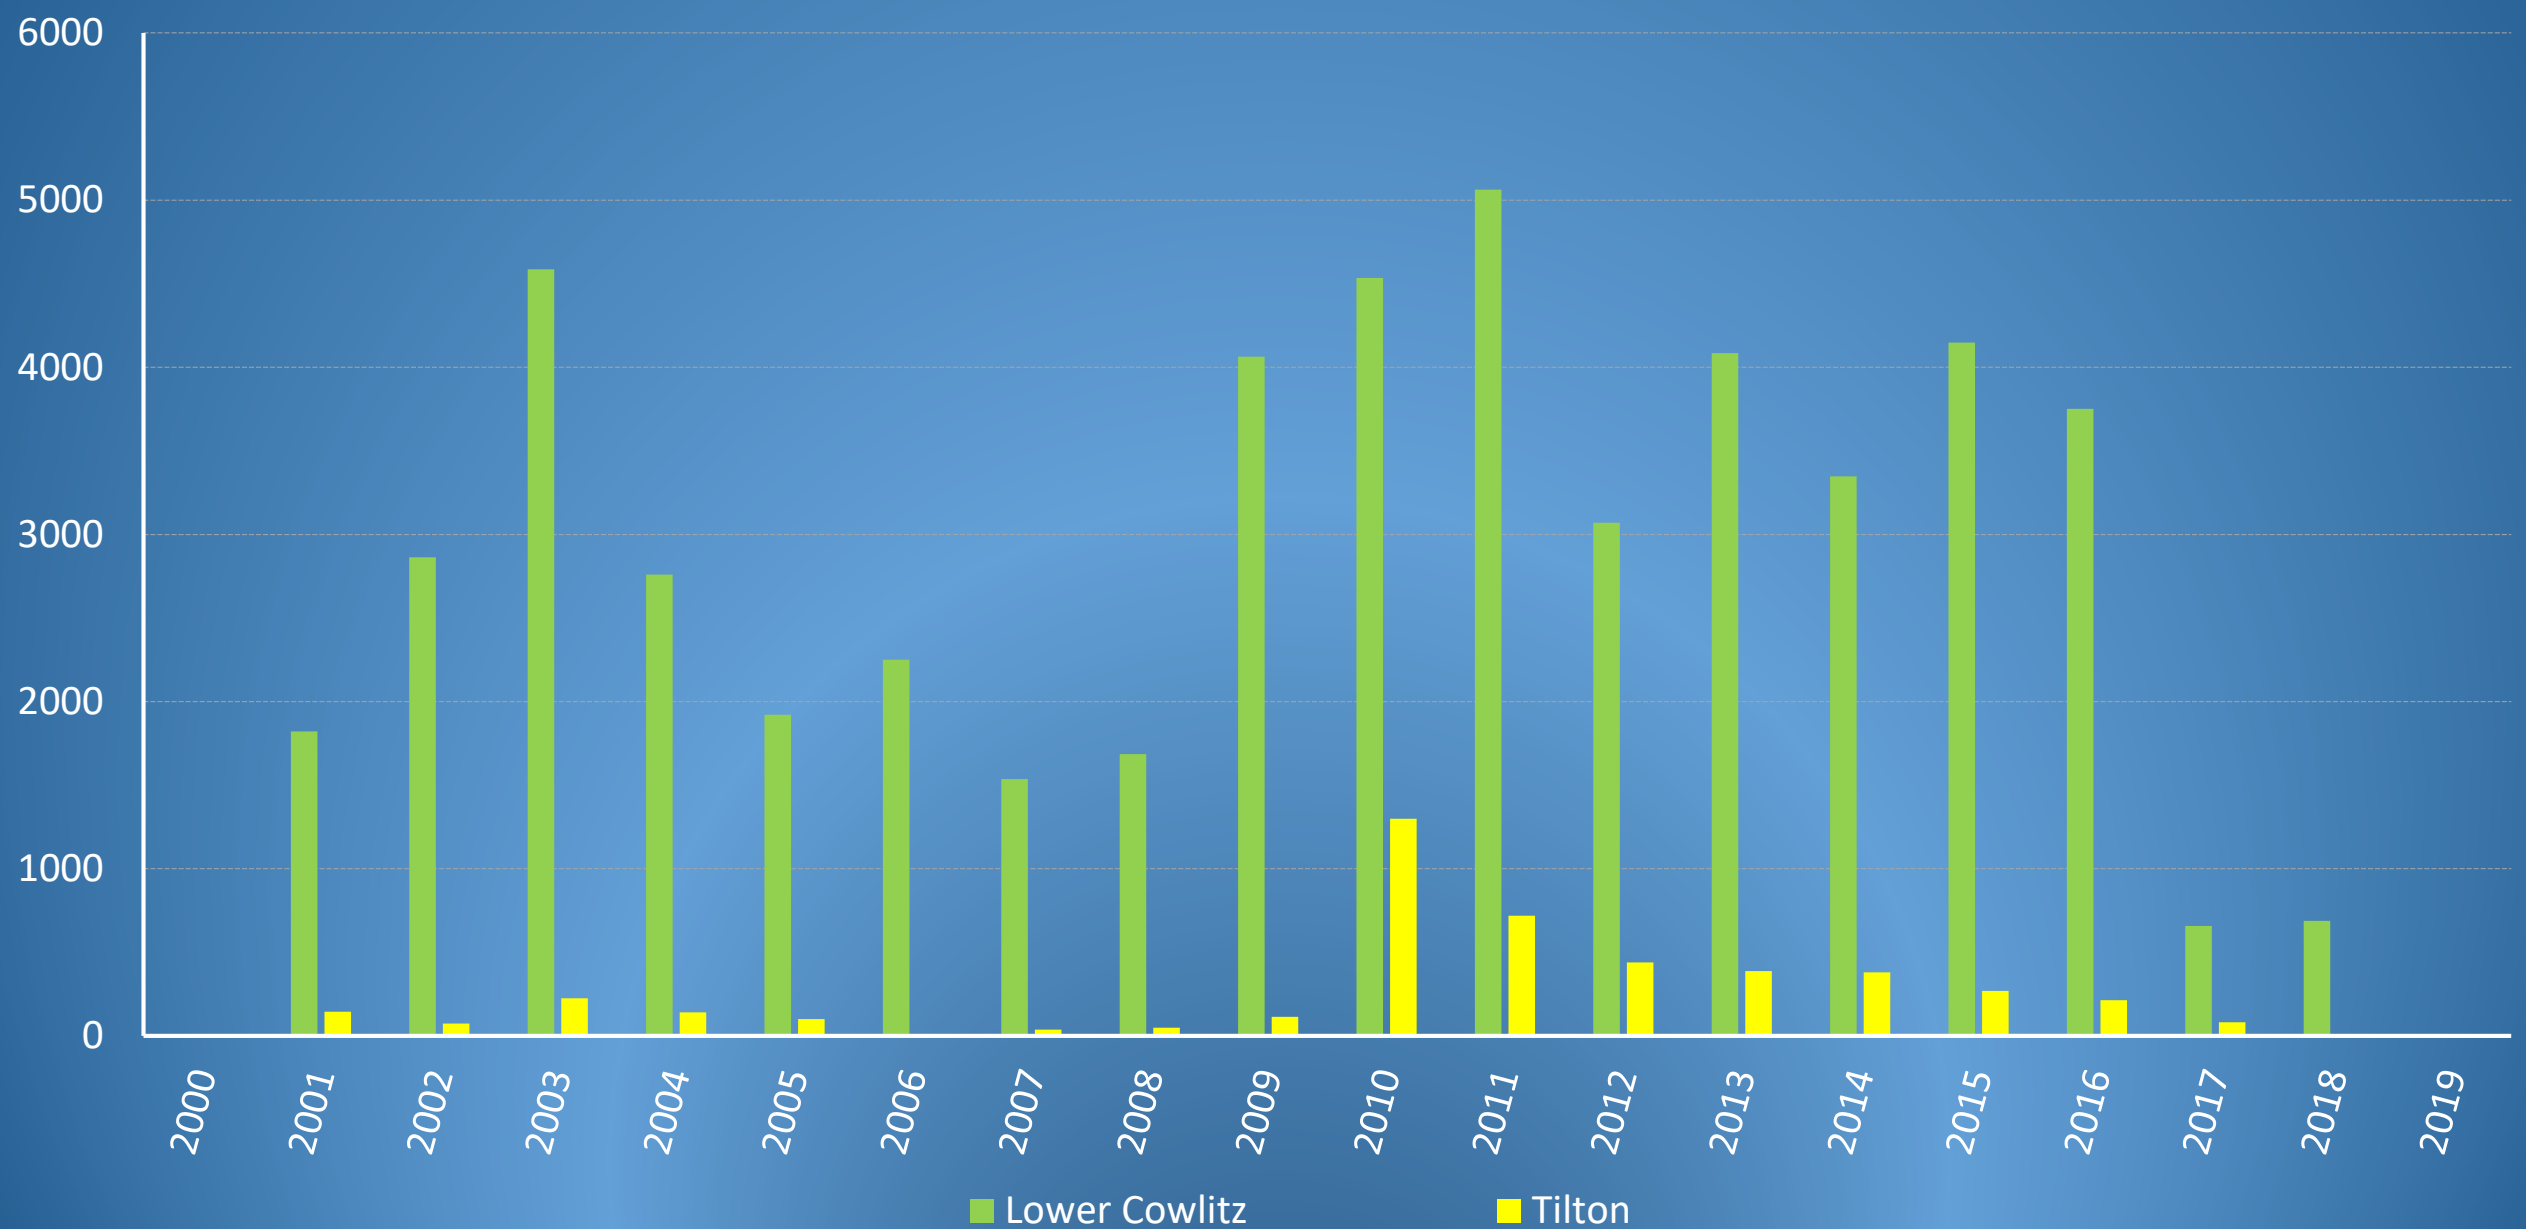

May 19, 2021

1948 Cowlitz River Catch and Spawners

Washington State Population Growth

Source: U.S. Census Bureau

*Estimated

Recent Trends in Cowlitz River Salmon and Steelhead Harvest

Data Sources:

- Barrier Dam Adult Facility is Operated by Tacoma Power
 - TPU maintains database
 - Broodstock collection, transportation to Upper Cowlitz and Tilton
- WDFW Lower Cowlitz Spot Creel (Tacoma Power-funded)
 - Natural origin fish released : Hatchery fish kept
 - General conditions
- WDFW Catch Record Card Estimates
 - Washington State Sports Catch reports
 - Estimates are expanded from a sub-sample of returned cards
 - *See reports for full methods*

Cowlitz Spring Chinook Harvest, 2000-2019

Lower Cowlitz Spring Chinook Harvest, 2013-2019

Upper Cowlitz Spring Chinook Harvest, 2013-2019

Cowlitz Fall Chinook Harvest 2000-2019

Lower Cowlitz Fall Chinook Harvest 2013-2019

Tilton Fall Chinook Harvest 2013-2019

Cowlitz Coho Harvest, 2000-2019

Lower Cowlitz Coho Harvest, 2013-2019

Tilton Coho Harvest, 2013-2019

Upper Cowlitz Coho Harvest, 2013-2019

Cowlitz Winter Steelhead Harvest, 2000-2019

Cowlitz Winter Steelhead Harvest, 2013-2019

Total Monthly Lower Cowlitz Hatchery Steelhead Harvest, 2003-2019

Cowlitz Summer-Run Steelhead Harvest, 2000-2019

Summary

- Spring Chinook Harvest Rates
 - Lower Cowlitz = 41%, Upper Cowlitz = 9%
- Fall Chinook
 - Lower Cowlitz = 34%, Tilton = 9%
- Coho
 - Lower Cowlitz = 16%, Tilton = 16%, U Cowlitz = 11%
- Winter Steelhead
 - Lower Cowlitz = 68.7%
- Summer Steelhead
 - Lower Cowlitz = 69.2%