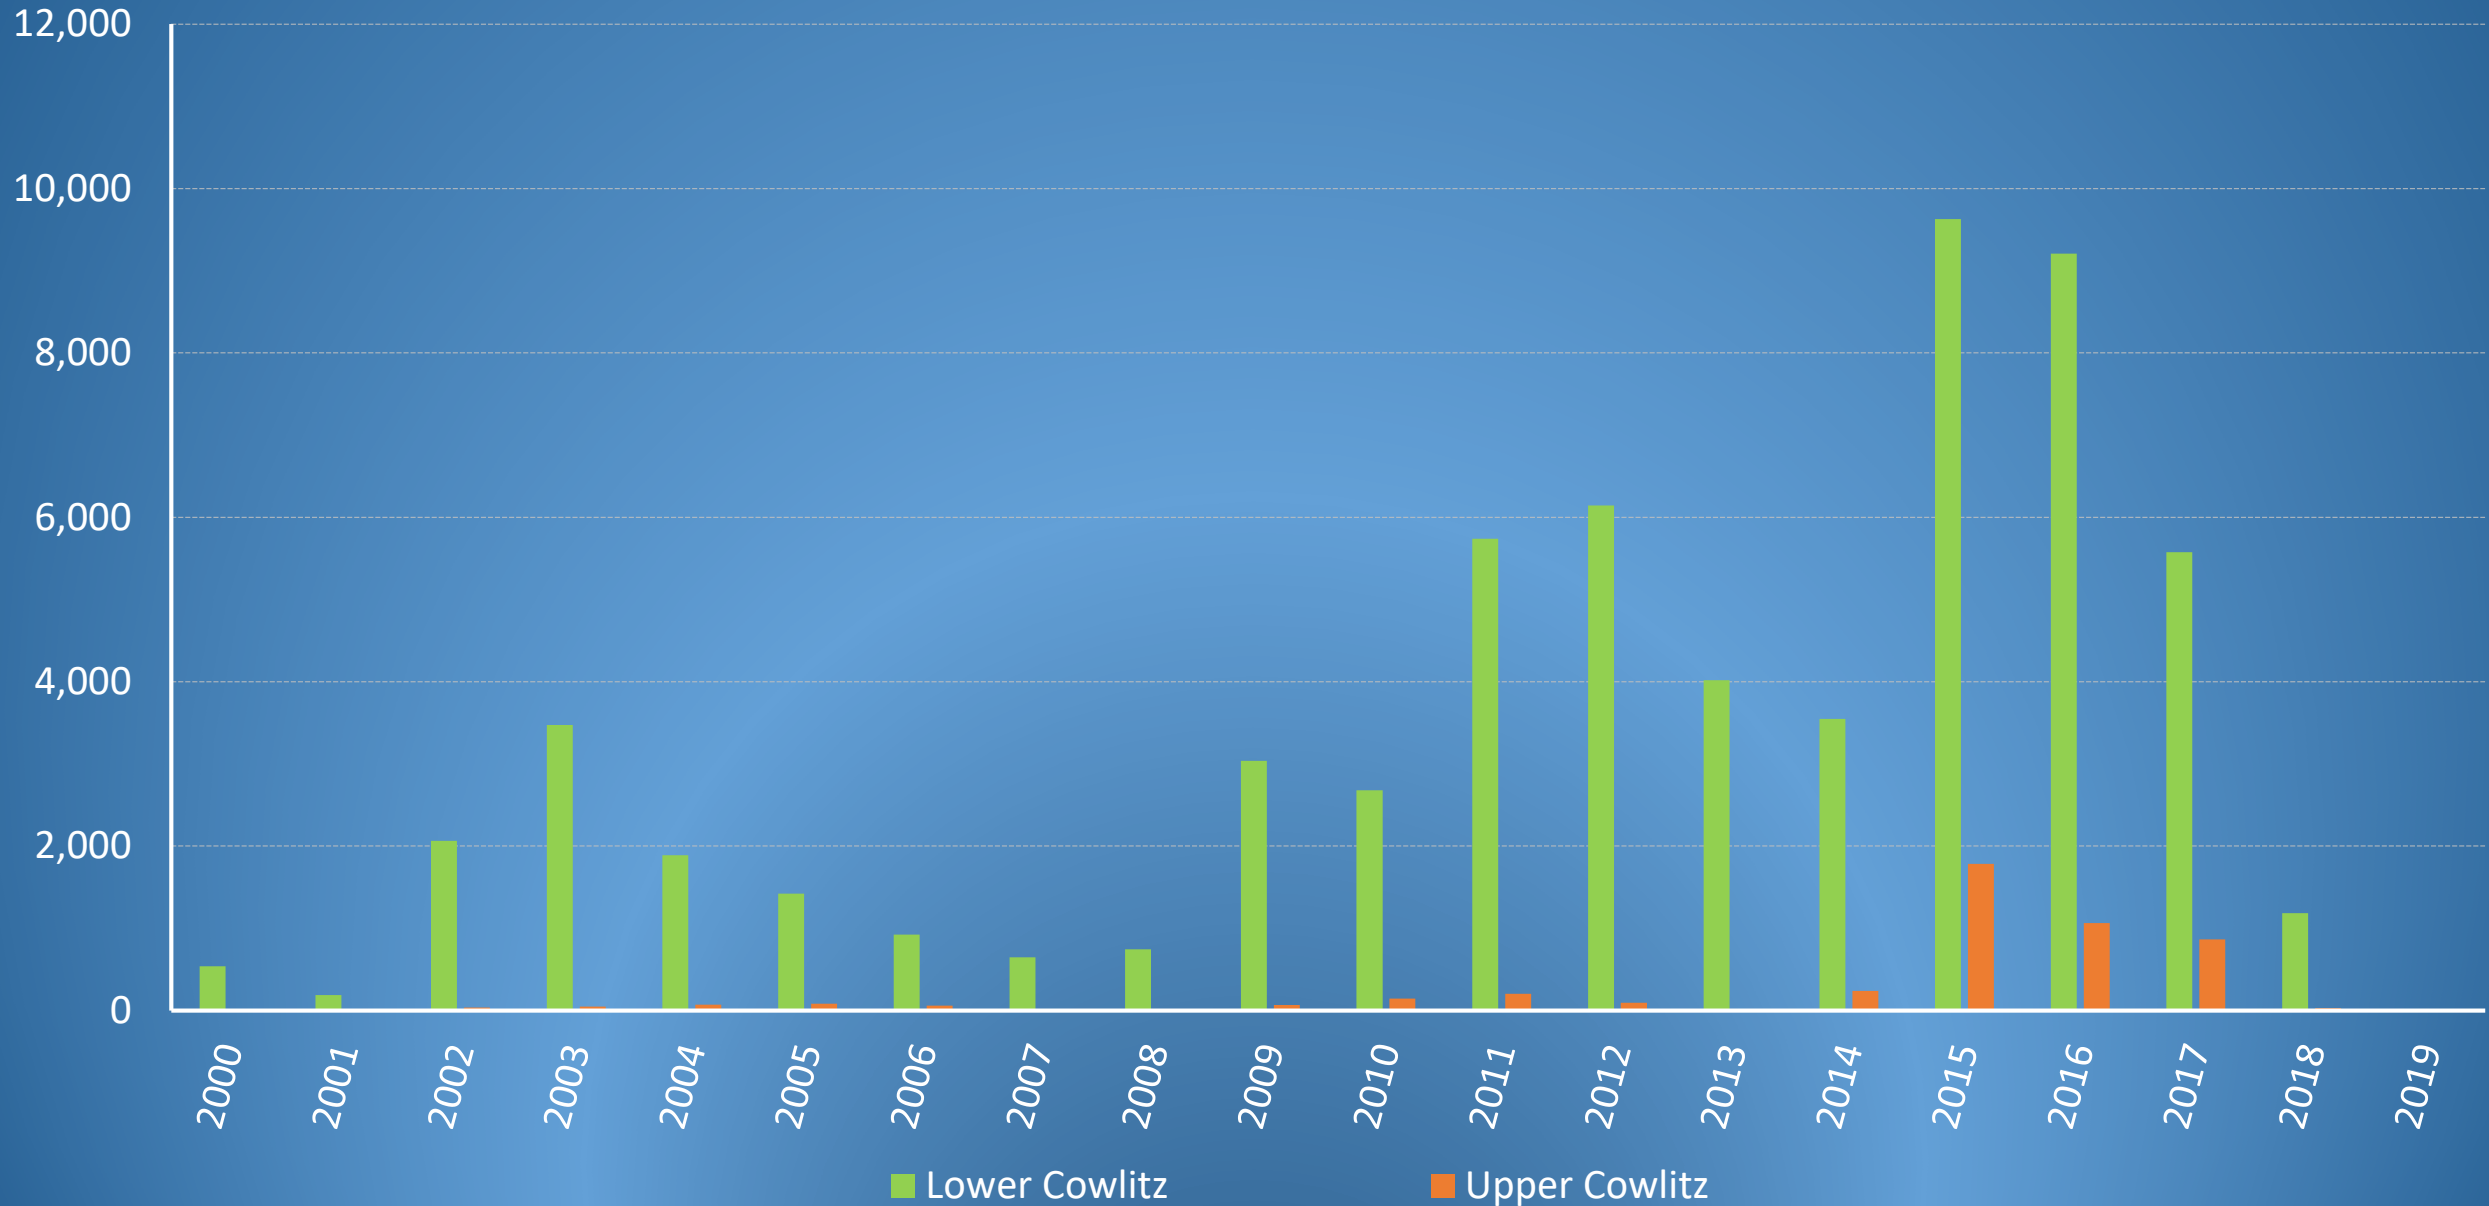

May 19, 2021

1948 Cowlitz River Catch and Spawners

Washington State Population Growth

Source: U.S. Census Bureau

*Estimated

Recent Trends in Cowlitz River Salmon and Steelhead Harvest

Data Sources:

- Barrier Dam Adult Facility is Operated by Tacoma Power
 - TPU maintains database
 - Broodstock collection, transportation to Upper Cowlitz and Tilton
- WDFW Lower Cowlitz Spot Creel (Tacoma Power-funded)
 - Natural origin fish released : Hatchery fish kept
 - General conditions
- WDFW Catch Record Card Estimates
 - Washington State Sports Catch reports
 - Estimates are expanded from a sub-sample of returned cards
 - *See reports for full methods*

Cowlitz Spring Chinook Harvest, 2000-2019

Lower Cowlitz Spring Chinook Harvest, 2013-2019

Upper Cowlitz Spring Chinook Harvest, 2013-2019

Cowlitz Fall Chinook Harvest 2000-2019

Lower Cowlitz Fall Chinook Harvest 2013-2019

Tilton Fall Chinook Harvest 2013-2019

Cowlitz Coho Harvest, 2000-2019

Lower Cowlitz Coho Harvest, 2013-2019

Tilton Coho Harvest, 2013-2019

Upper Cowlitz Coho Harvest, 2013-2019

Cowlitz Winter Steelhead Harvest, 2000-2019

Cowlitz Winter Steelhead Harvest, 2013-2019

Total Monthly Lower Cowlitz Hatchery Steelhead Harvest, 2003-2019

Cowlitz Summer-Run Steelhead Harvest, 2000-2019

Summary

- Spring Chinook Harvest Rates
 - Lower Cowlitz = 41%, Upper Cowlitz = 9%
- Fall Chinook
 - Lower Cowlitz = 34%, Tilton = 9%
- Coho
 - Lower Cowlitz = 16%, Tilton = 16%, U Cowlitz = 11%
- Winter Steelhead
 - Lower Cowlitz = 68.7%
- Summer Steelhead
 - Lower Cowlitz = 69.2%