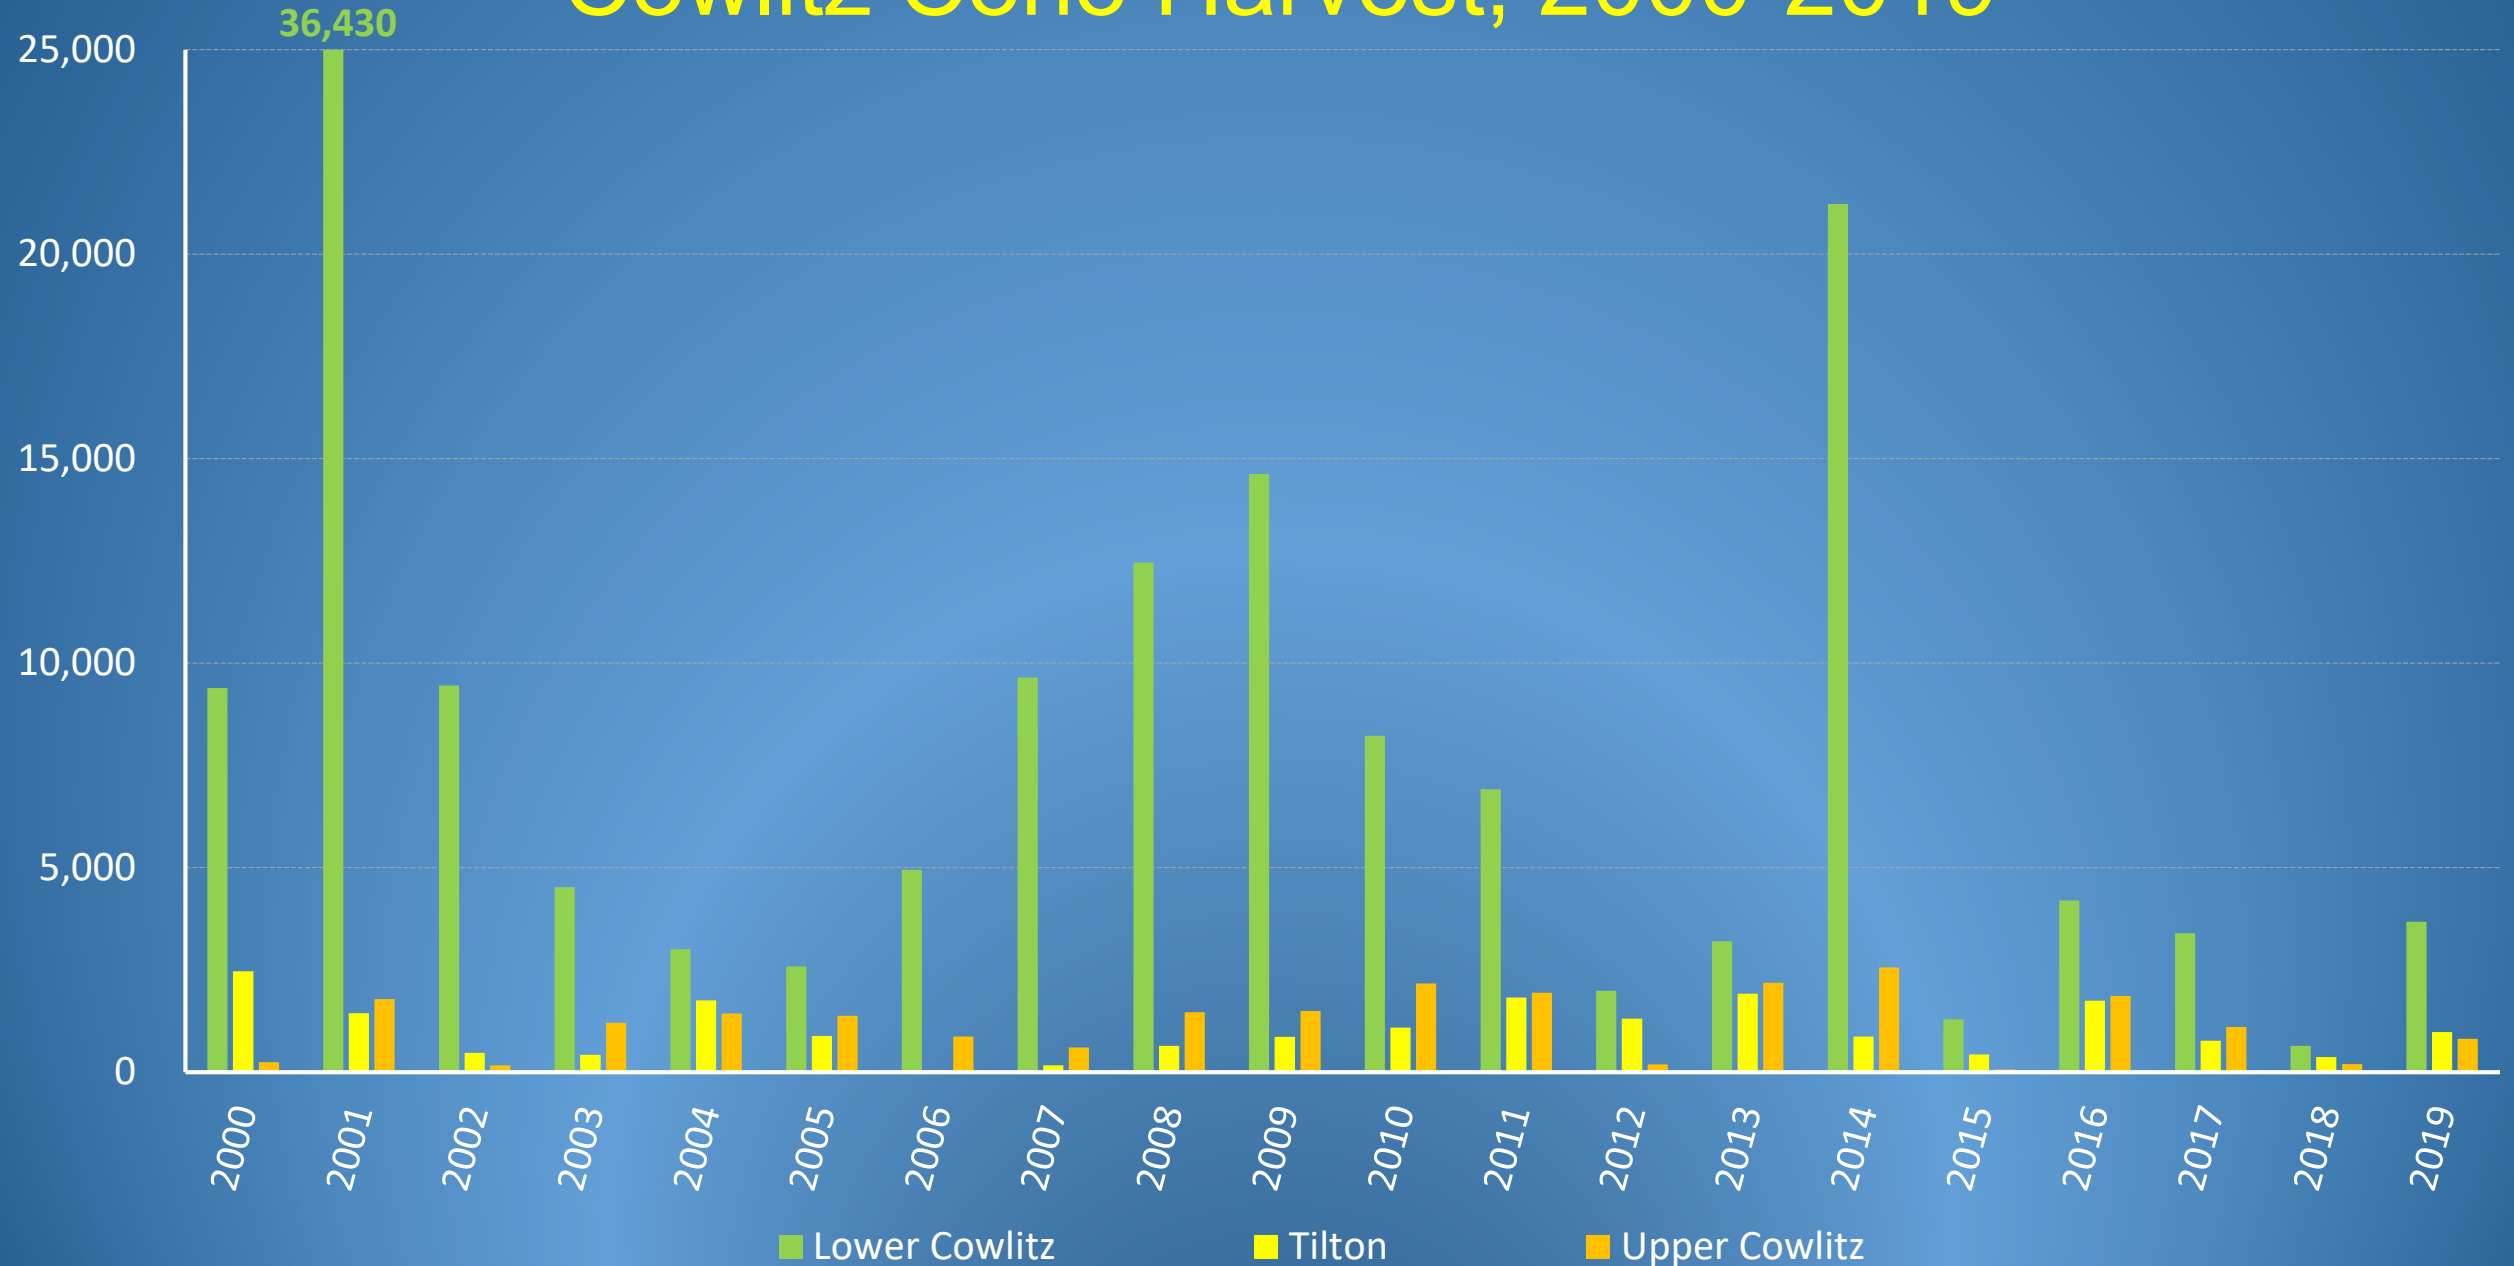

May 19, 2021

1948 Cowlitz River Catch and Spawners

Washington State Population Growth

Source: U.S. Census Bureau

*Estimated

Recent Trends in Cowlitz River Salmon and Steelhead Harvest

Data Sources:

- Barrier Dam Adult Facility is Operated by Tacoma Power
 - TPU maintains database
 - Broodstock collection, transportation to Upper Cowlitz and Tilton
- WDFW Lower Cowlitz Spot Creel (Tacoma Power-funded)
 - Natural origin fish released : Hatchery fish kept
 - General conditions
- WDFW Catch Record Card Estimates
 - Washington State Sports Catch reports
 - Estimates are expanded from a sub-sample of returned cards
 - *See reports for full methods*

Cowlitz Spring Chinook Harvest, 2000-2019

Lower Cowlitz Spring Chinook Harvest, 2013-2019

Upper Cowlitz Spring Chinook Harvest, 2013-2019

Cowlitz Fall Chinook Harvest 2000-2019

Lower Cowlitz Fall Chinook Harvest 2013-2019

Tilton Fall Chinook Harvest 2013-2019

Cowlitz Coho Harvest, 2000-2019

Lower Cowlitz Coho Harvest, 2013-2019

Tilton Coho Harvest, 2013-2019

Upper Cowlitz Coho Harvest, 2013-2019

Cowlitz Winter Steelhead Harvest, 2000-2019

Cowlitz Winter Steelhead Harvest, 2013-2019

Total Monthly Lower Cowlitz Hatchery Steelhead Harvest, 2003-2019

Cowlitz Summer-Run Steelhead Harvest, 2000-2019

Summary

- Spring Chinook Harvest Rates
 - Lower Cowlitz = 41%, Upper Cowlitz = 9%
- Fall Chinook
 - Lower Cowlitz = 34%, Tilton = 9%
- Coho
 - Lower Cowlitz = 16%, Tilton = 16%, U Cowlitz = 11%
- Winter Steelhead
 - Lower Cowlitz = 68.7%
- Summer Steelhead
 - Lower Cowlitz = 69.2%