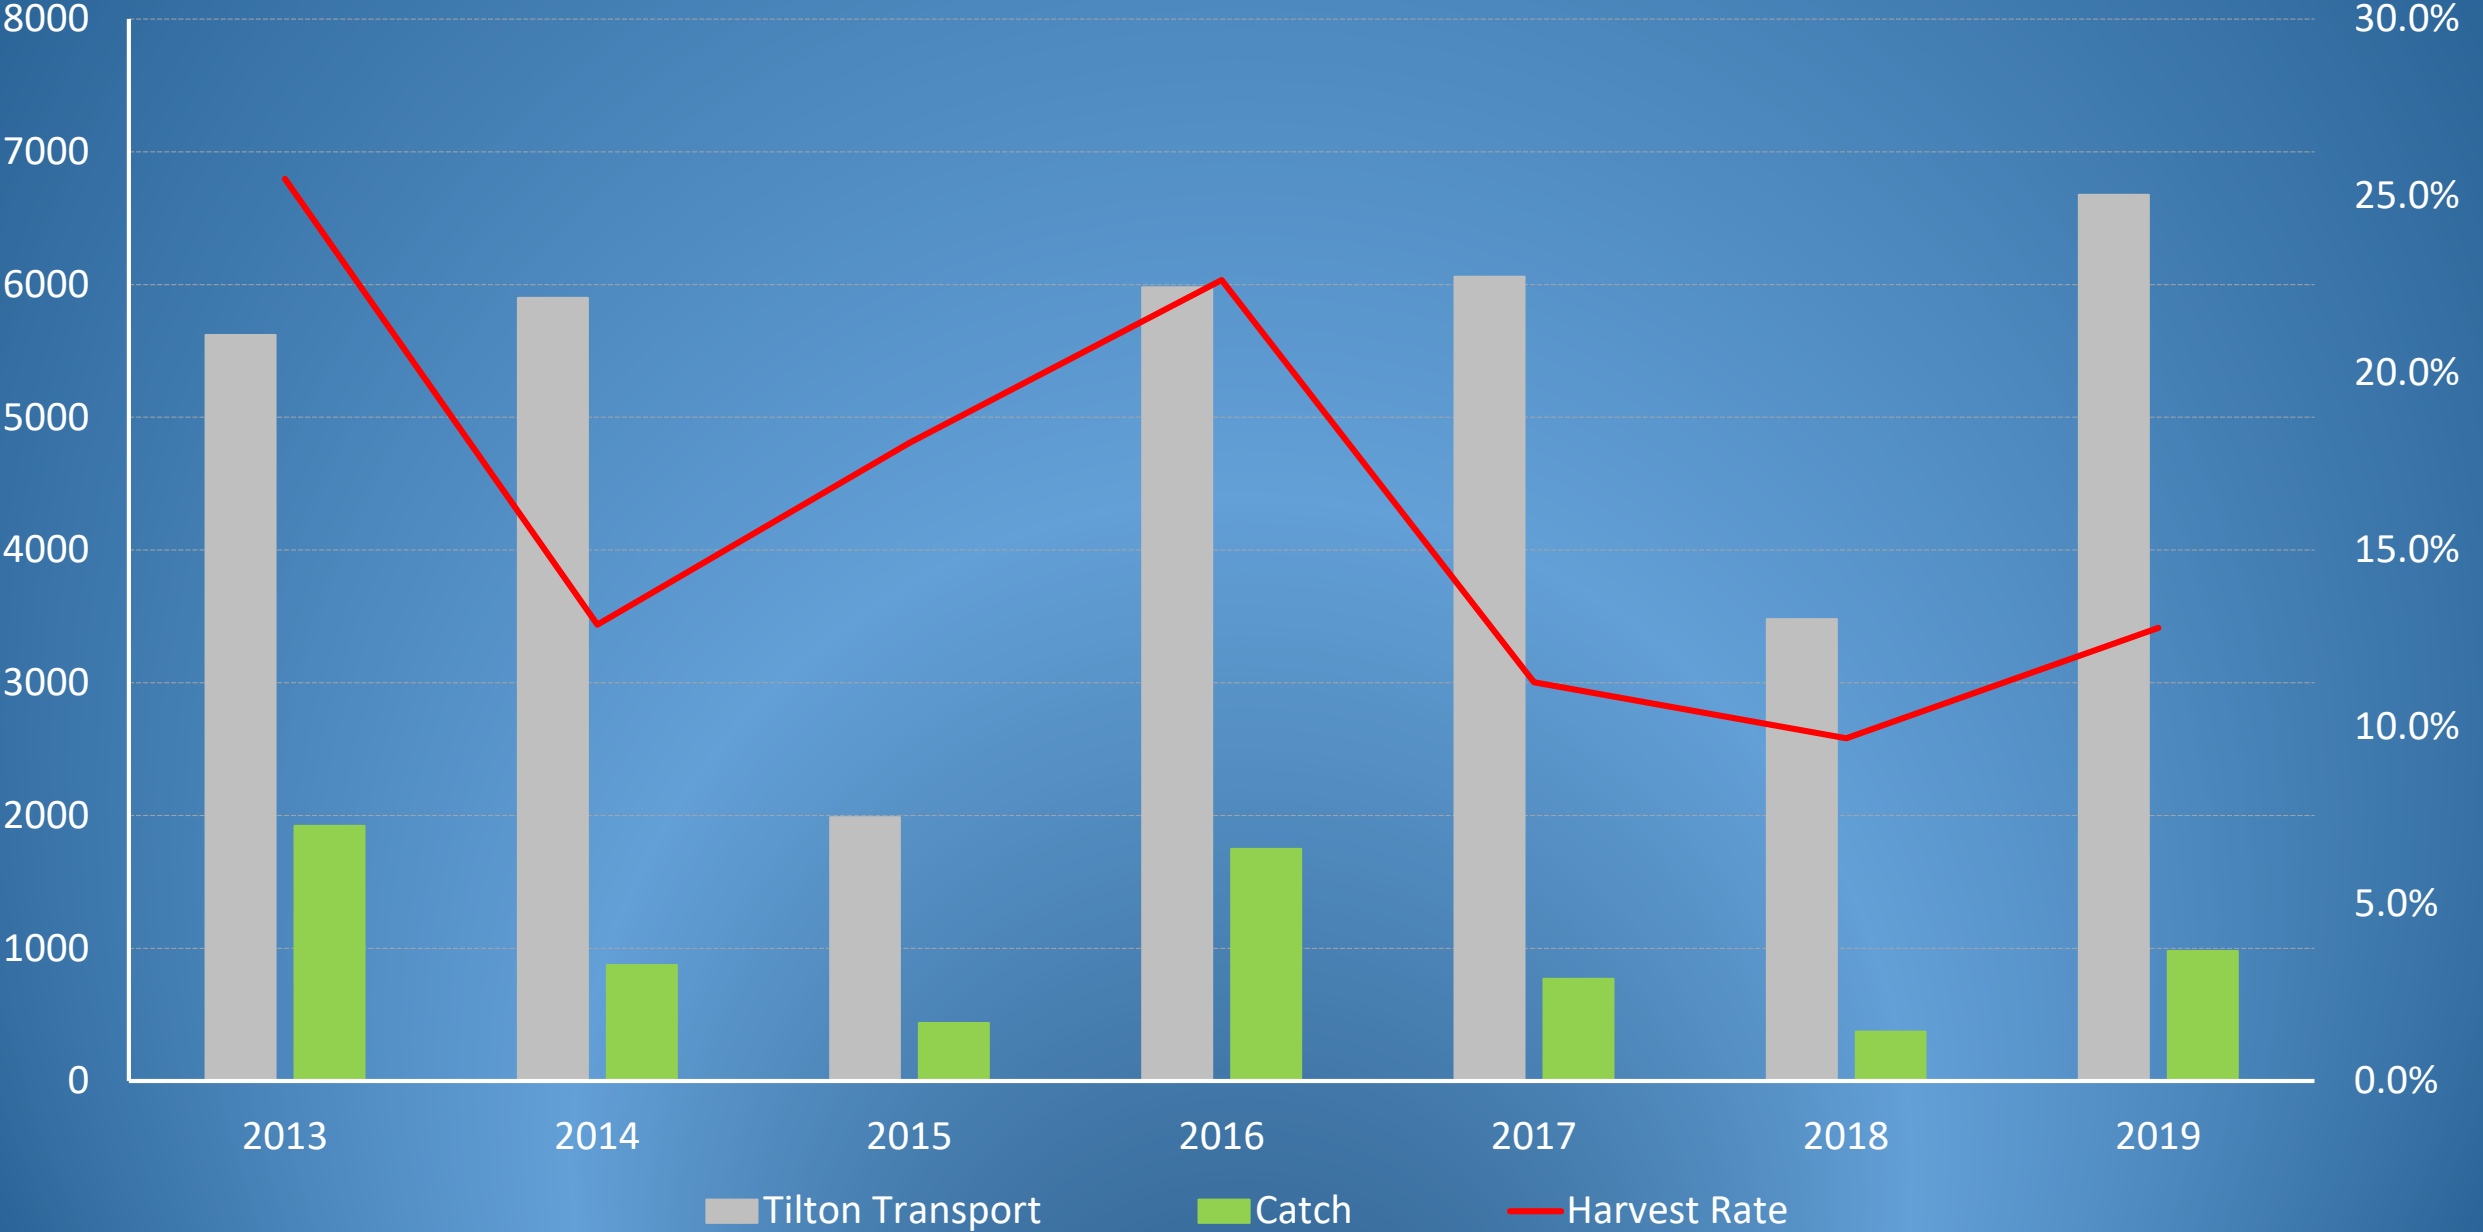

Cowlitz Spring Chinook Harvest, 2000-2019

Lower Cowlitz Spring Chinook Harvest, 2013-2019

Upper Cowlitz Spring Chinook Harvest, 2013-2019

Cowlitz Fall Chinook Harvest 2000-2019

Lower Cowlitz Fall Chinook Harvest 2013-2019

Tilton Fall Chinook Harvest 2013-2019

Cowlitz Coho Harvest, 2000-2019

Lower Cowlitz Coho Harvest, 2013-2019

Tilton Coho Harvest, 2013-2019

Upper Cowlitz Coho Harvest, 2013-2019

Cowlitz Winter Steelhead Harvest, 2000-2019

Cowlitz Winter Steelhead Harvest, 2013-2019

Total Monthly Lower Cowlitz Hatchery Steelhead Harvest, 2003-2019

Cowlitz Summer-Run Steelhead Harvest, 2000-2019

Summary

- Spring Chinook Harvest Rates
 - Lower Cowlitz = 41%, Upper Cowlitz = 9%
- Fall Chinook
 - Lower Cowlitz = 34%, Tilton = 9%
- Coho
 - Lower Cowlitz = 16%, Tilton = 16%, U Cowlitz = 11%
- Winter Steelhead
 - Lower Cowlitz = 68.7%
- Summer Steelhead
 - Lower Cowlitz = 69.2%