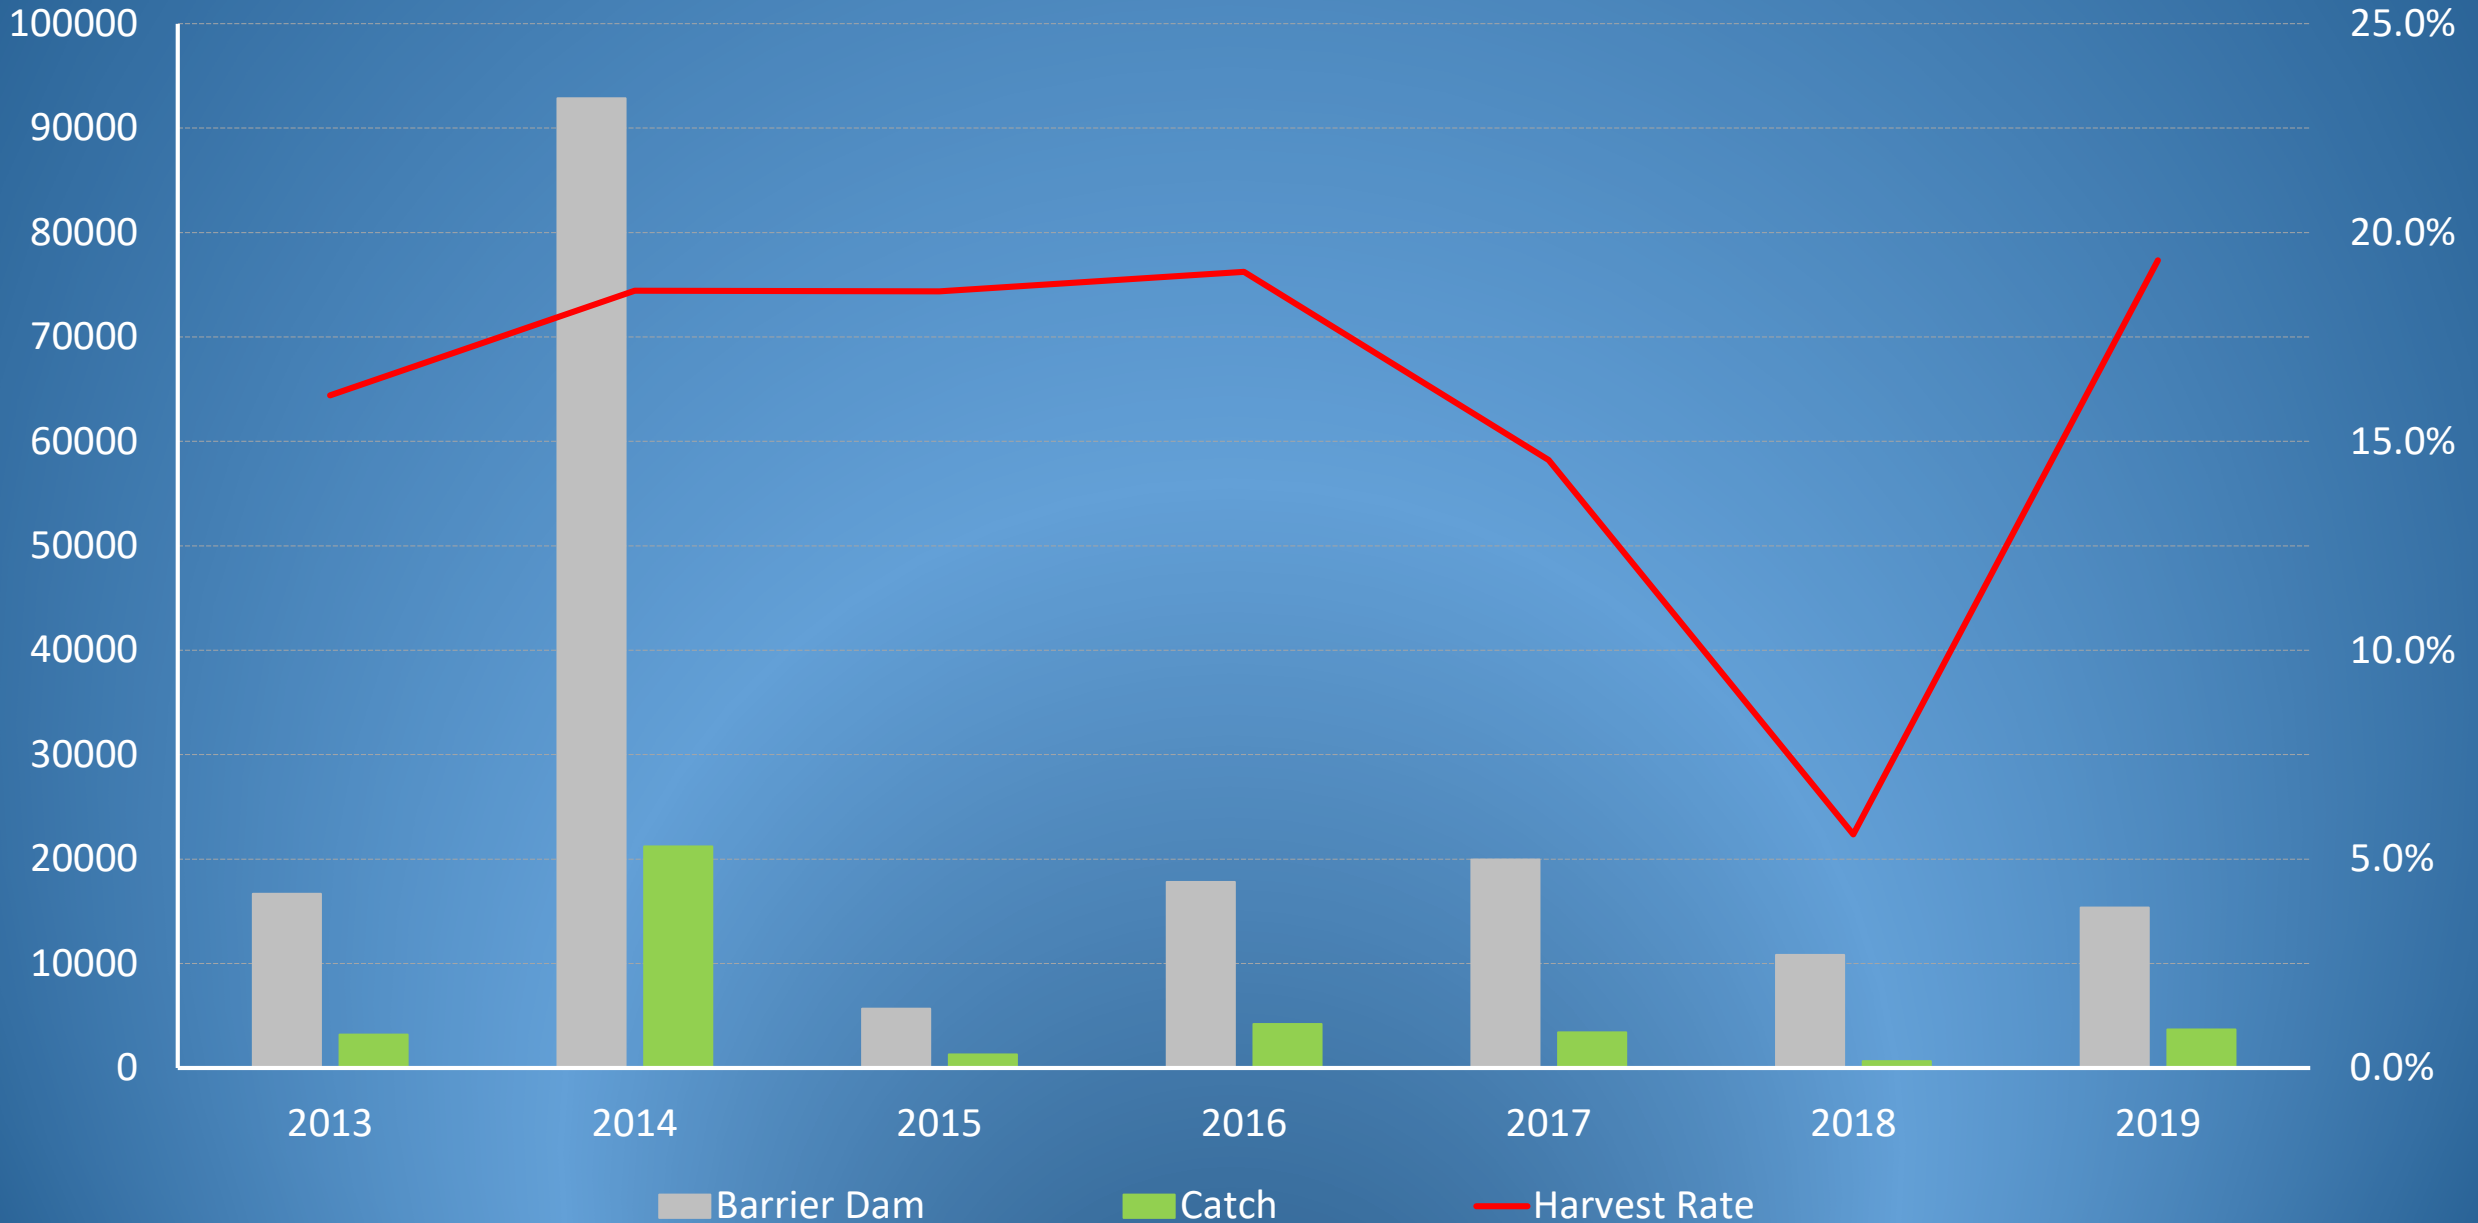

May 19, 2021

1948 Cowlitz River Catch and Spawners

Washington State Population Growth

Source: U.S. Census Bureau

*Estimated

Recent Trends in Cowlitz River Salmon and Steelhead Harvest

Data Sources:

- Barrier Dam Adult Facility is Operated by Tacoma Power
 - TPU maintains database
 - Broodstock collection, transportation to Upper Cowlitz and Tilton
- WDFW Lower Cowlitz Spot Creel (Tacoma Power-funded)
 - Natural origin fish released : Hatchery fish kept
 - General conditions
- WDFW Catch Record Card Estimates
 - Washington State Sports Catch reports
 - Estimates are expanded from a sub-sample of returned cards
 - *See reports for full methods*

Cowlitz Spring Chinook Harvest, 2000-2019

Lower Cowlitz Spring Chinook Harvest, 2013-2019

Upper Cowlitz Spring Chinook Harvest, 2013-2019

Cowlitz Fall Chinook Harvest 2000-2019

Lower Cowlitz Fall Chinook Harvest 2013-2019

Tilton Fall Chinook Harvest 2013-2019

Cowlitz Coho Harvest, 2000-2019

Lower Cowlitz Coho Harvest, 2013-2019

Tilton Coho Harvest, 2013-2019

Upper Cowlitz Coho Harvest, 2013-2019

Cowlitz Winter Steelhead Harvest, 2000-2019

Cowlitz Winter Steelhead Harvest, 2013-2019

Total Monthly Lower Cowlitz Hatchery Steelhead Harvest, 2003-2019

Cowlitz Summer-Run Steelhead Harvest, 2000-2019

Summary

- Spring Chinook Harvest Rates
 - Lower Cowlitz = 41%, Upper Cowlitz = 9%
- Fall Chinook
 - Lower Cowlitz = 34%, Tilton = 9%
- Coho
 - Lower Cowlitz = 16%, Tilton = 16%, U Cowlitz = 11%
- Winter Steelhead
 - Lower Cowlitz = 68.7%
- Summer Steelhead
 - Lower Cowlitz = 69.2%