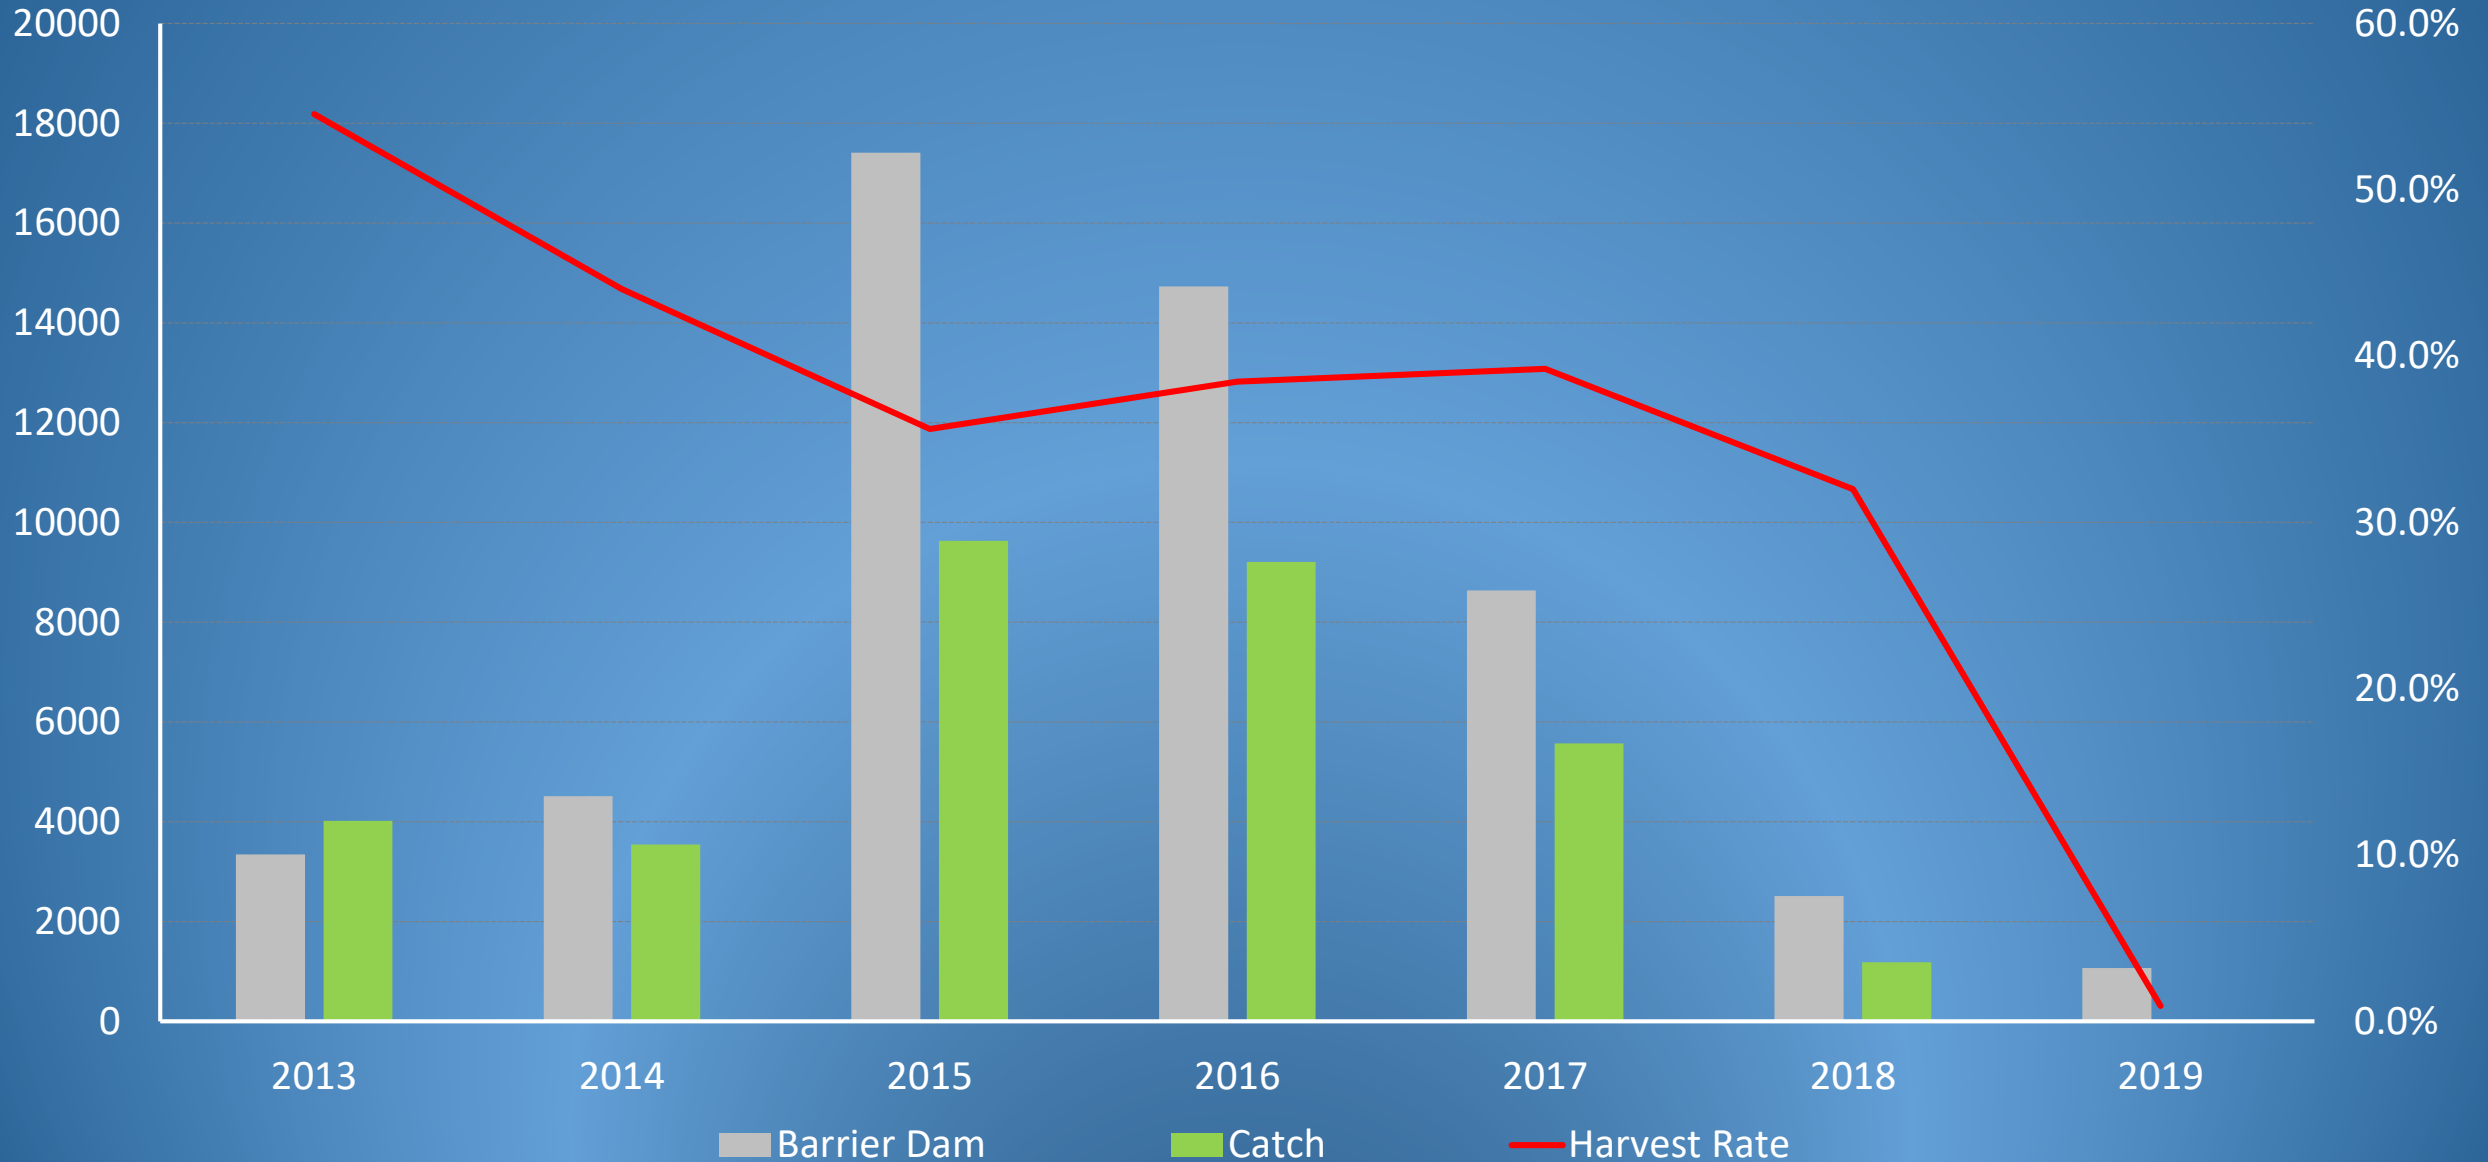

May 19, 2021

1948 Cowlitz River Catch and Spawners

Washington State Population Growth

Source: U.S. Census Bureau

*Estimated

Recent Trends in Cowlitz River Salmon and Steelhead Harvest

Data Sources:

- Barrier Dam Adult Facility is Operated by Tacoma Power
 - TPU maintains database
 - Broodstock collection, transportation to Upper Cowlitz and Tilton
- WDFW Lower Cowlitz Spot Creel (Tacoma Power-funded)
 - Natural origin fish released : Hatchery fish kept
 - General conditions
- WDFW Catch Record Card Estimates
 - Washington State Sports Catch reports
 - Estimates are expanded from a sub-sample of returned cards
 - *See reports for full methods*

Cowlitz Spring Chinook Harvest, 2000-2019

Lower Cowlitz Spring Chinook Harvest, 2013-2019

Upper Cowlitz Spring Chinook Harvest, 2013-2019

Cowlitz Fall Chinook Harvest 2000-2019

Lower Cowlitz Fall Chinook Harvest 2013-2019