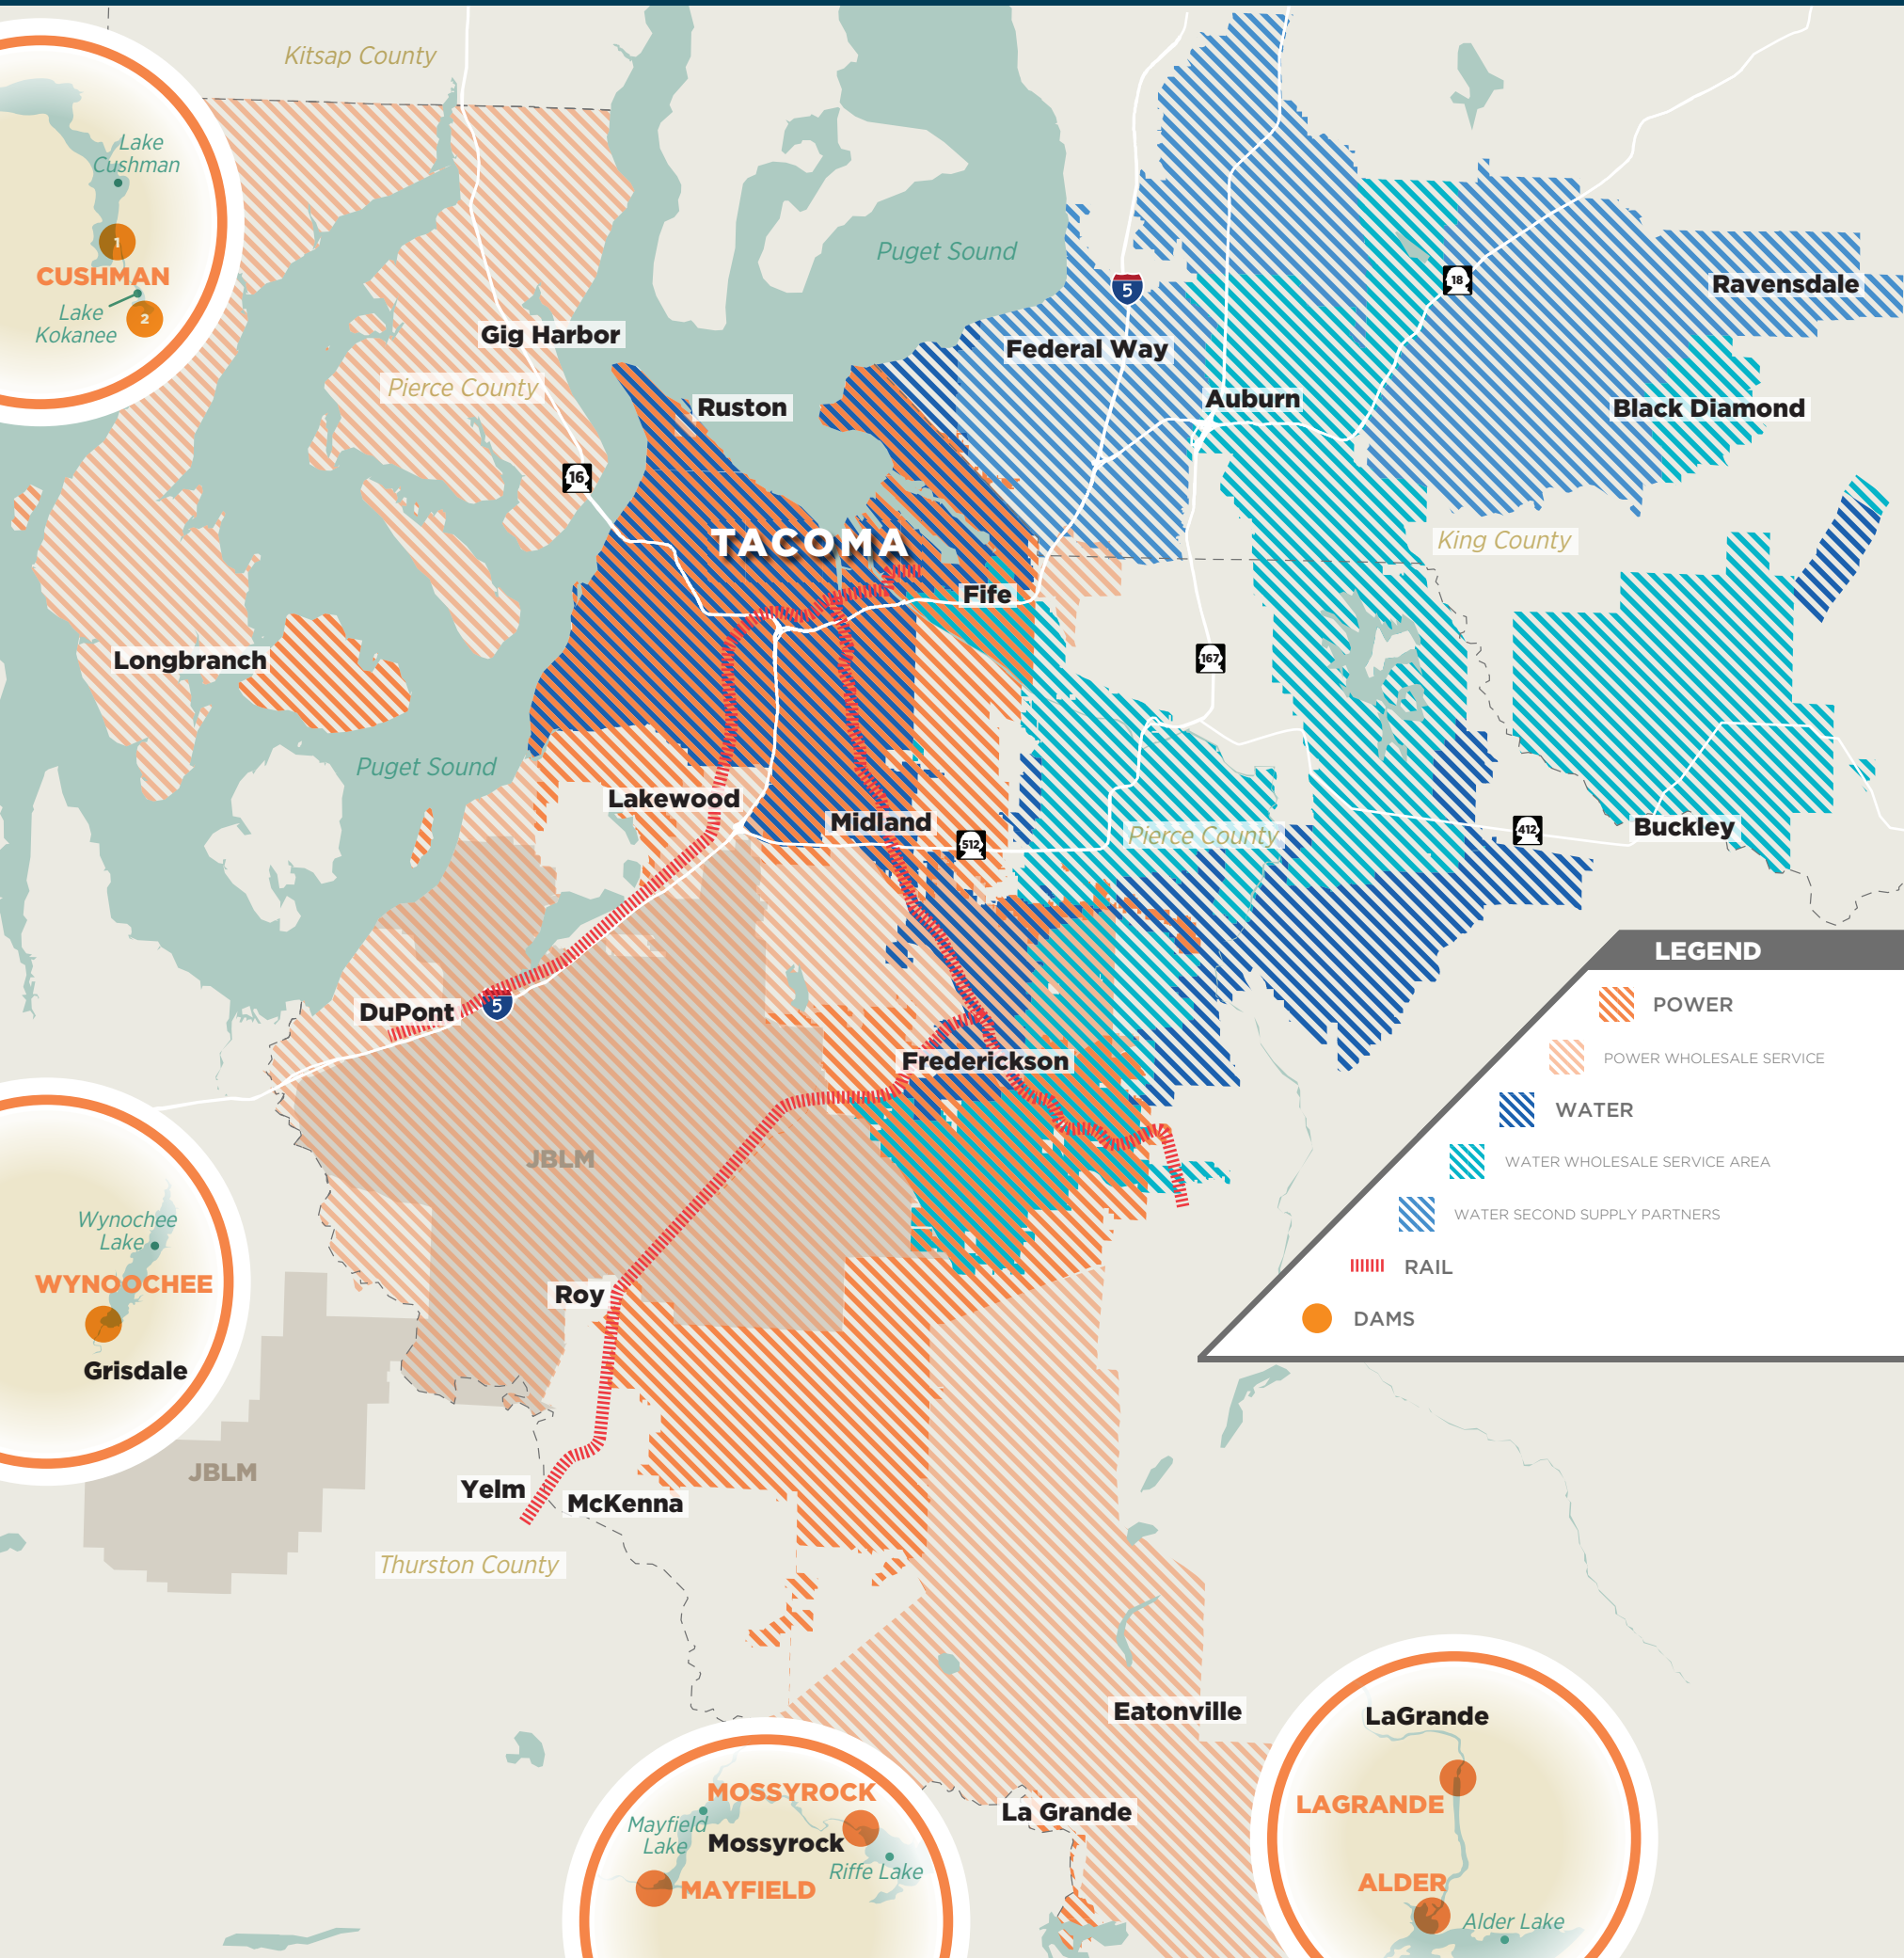

TACOMA PUBLIC UTILITIES SERVICE AREA

LEGEND

- POWER (Orange hatched pattern)
- POWER WHOLESALE SERVICE (Light orange hatched pattern)
- WATER (Blue hatched pattern)
- WATER WHOLESALE SERVICE AREA (Light blue hatched pattern)
- WATER SECOND SUPPLY PARTNERS (Dark blue hatched pattern)
- RAIL (Red hatched pattern)
- DAMS (Orange circle)