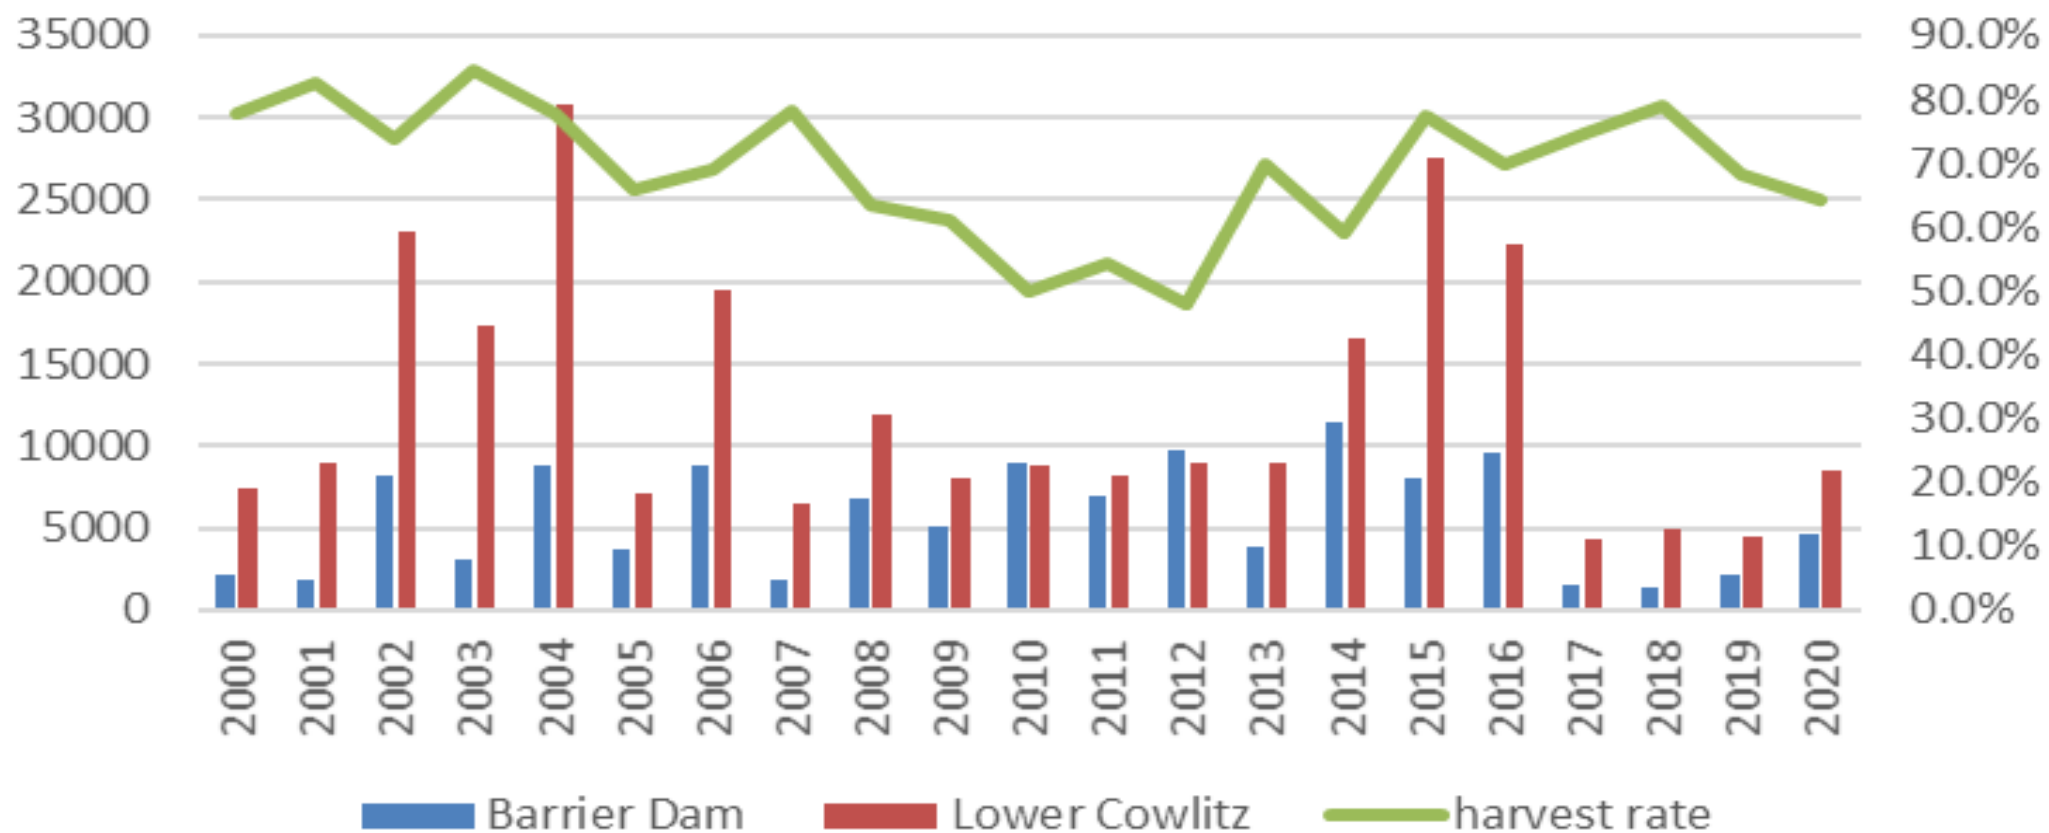

Cowlitz Spring Chinook Harvest 2000-2020

Lower Cowlitz Spring Chinook 2013-2020

Upper Cowlitz Spring Chinook 2013-2020

Cowlitz Fall Chinook Harvest 2000-2020

Lower Cowlitz Fall Chinook 2013-2020

Tilton Fall Chinook 2013-2020

Cowlitz Coho Harvest 2000-2020

Lower Cowlitz Coho Harvest 2013-2020

Tilton Coho Harvest 2013-2020

Upper Cowlitz Coho Harvest 2013-2020

Cowlitz Winter Steelhead Harvest 2000-2020

Lower Cowlitz Winter Steelhead Harvest 2013-2020

Lower Cowlitz Summer Steelhead Harvest 2000-2020

Cowlitz Harvest Year in Review

- Spring Chinook Harvest Rates
 - Lower Cowlitz = 0%, Upper Cowlitz = 0% Season Closed
- Fall Chinook
 - Lower Cowlitz = 2.9%, Tilton = 0% Truncated Season
- Coho
 - Lower Cowlitz = 7.4%, Tilton = 10.7%, U Cowlitz = 6.7%
- Winter Steelhead
 - Lower Cowlitz = 54.4%
- Summer Steelhead
 - Lower Cowlitz = 64.4%