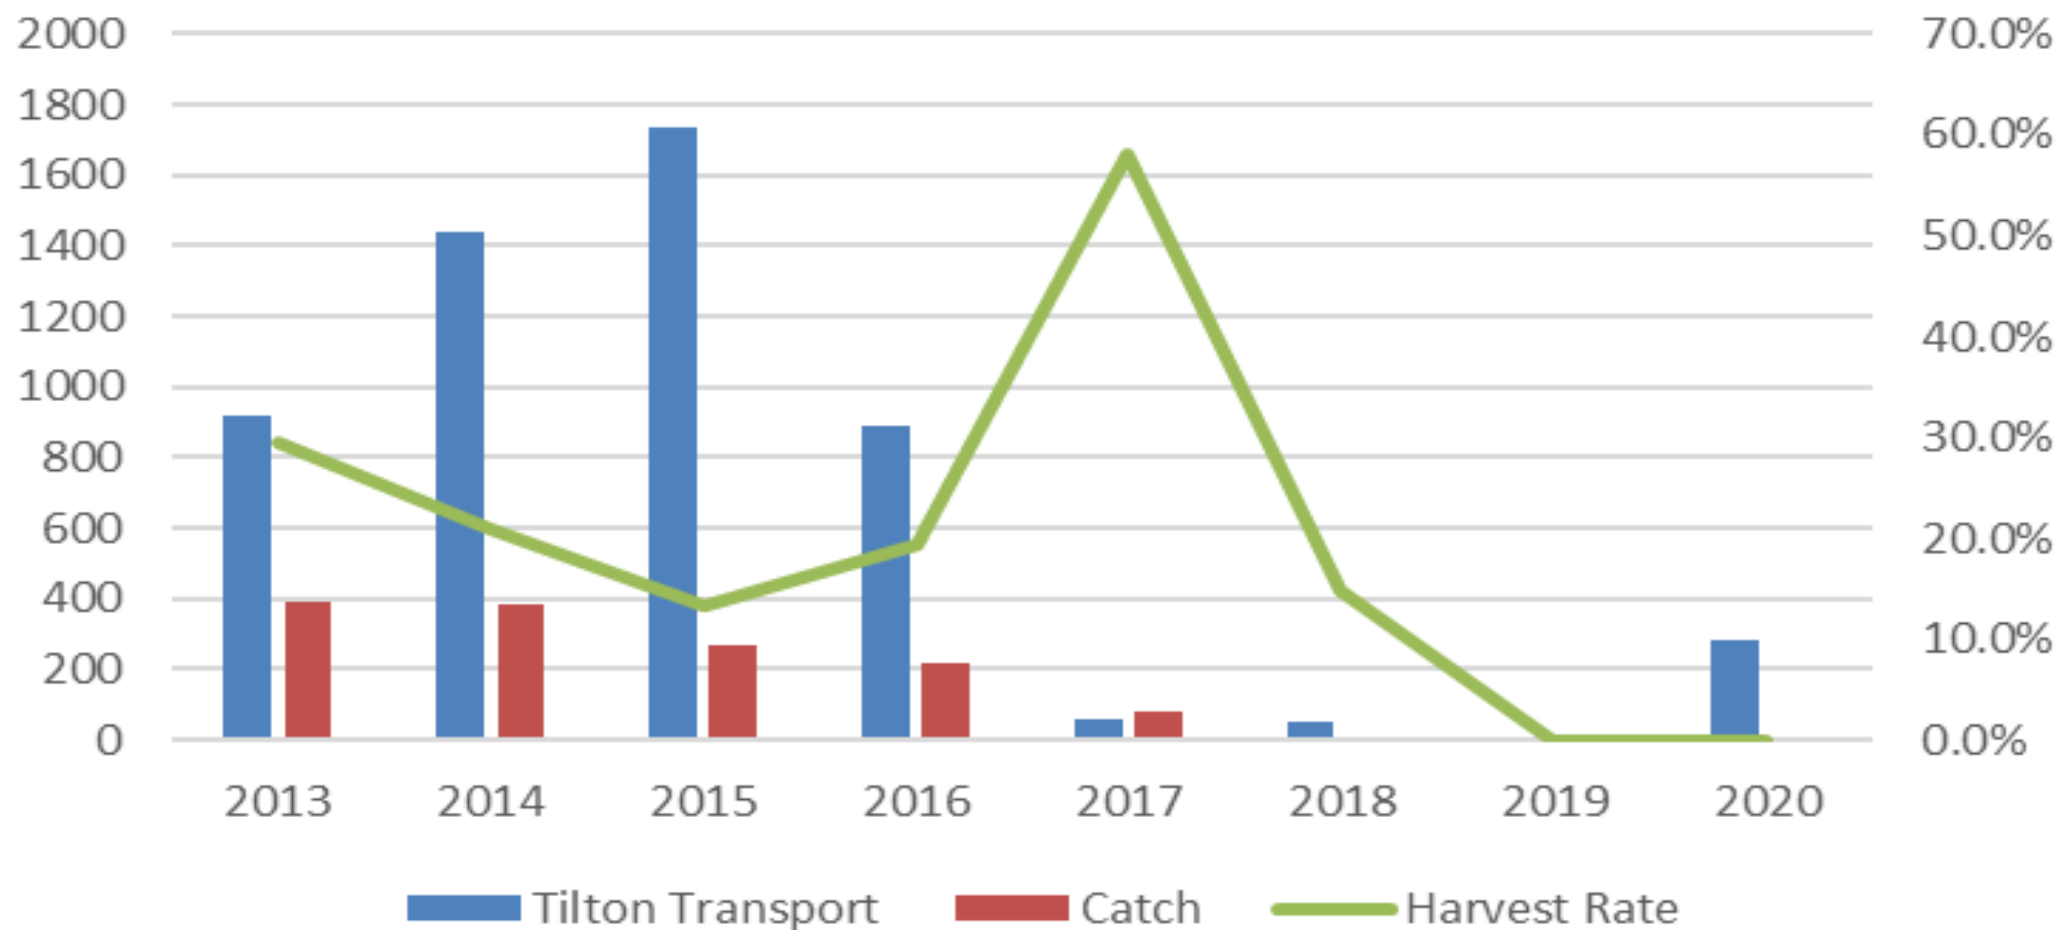

Cowlitz Spring Chinook Harvest 2000-2020

Lower Cowlitz Spring Chinook 2013-2020

Upper Cowlitz Spring Chinook 2013-2020

Cowlitz Fall Chinook Harvest 2000-2020

Lower Cowlitz Fall Chinook 2013-2020

Tilton Fall Chinook 2013-2020

Cowlitz Coho Harvest 2000-2020

Lower Cowlitz Coho Harvest 2013-2020

Tilton Coho Harvest 2013-2020

Upper Cowlitz Coho Harvest 2013-2020

Cowlitz Winter Steelhead Harvest 2000-2020

Lower Cowlitz Winter Steelhead Harvest 2013-2020

Lower Cowlitz Summer Steelhead Harvest 2000-2020

Cowlitz Harvest Year in Review

- Spring Chinook Harvest Rates
 - Lower Cowlitz = 0%, Upper Cowlitz = 0% Season Closed
- Fall Chinook
 - Lower Cowlitz = 2.9%, Tilton = 0% Truncated Season
- Coho
 - Lower Cowlitz = 7.4%, Tilton = 10.7%, U Cowlitz = 6.7%
- Winter Steelhead
 - Lower Cowlitz = 54.4%
- Summer Steelhead
 - Lower Cowlitz = 64.4%