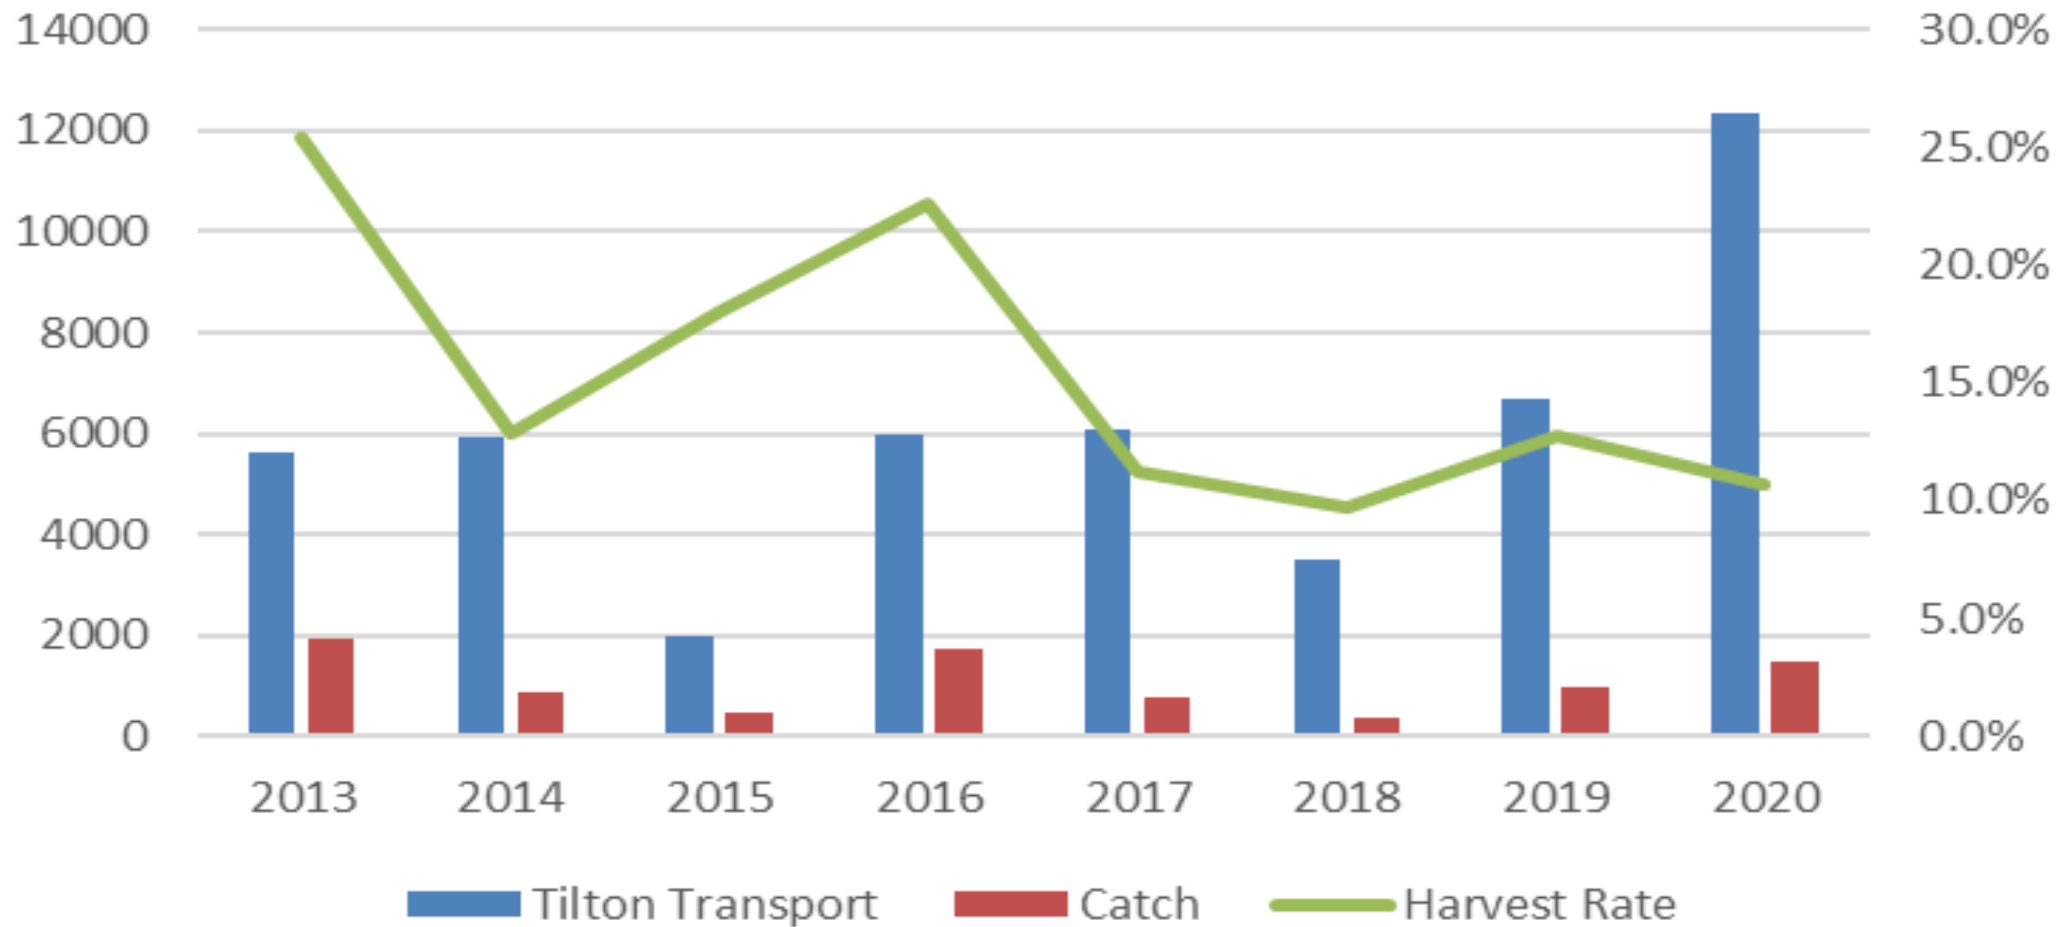

Cowlitz Spring Chinook Harvest 2000-2020

Lower Cowlitz Spring Chinook 2013-2020

Upper Cowlitz Spring Chinook 2013-2020

Cowlitz Fall Chinook Harvest 2000-2020

Lower Cowlitz Fall Chinook 2013-2020

Tilton Fall Chinook 2013-2020

Cowlitz Coho Harvest 2000-2020

Lower Cowlitz Coho Harvest 2013-2020

Tilton Coho Harvest 2013-2020

Upper Cowlitz Coho Harvest 2013-2020

Cowlitz Winter Steelhead Harvest 2000-2020

Lower Cowlitz Winter Steelhead Harvest 2013-2020

Lower Cowlitz Summer Steelhead Harvest 2000-2020

Cowlitz Harvest Year in Review

- Spring Chinook Harvest Rates
 - Lower Cowlitz = 0%, Upper Cowlitz = 0% Season Closed
- Fall Chinook
 - Lower Cowlitz = 2.9%, Tilton = 0% Truncated Season
- Coho
 - Lower Cowlitz = 7.4%, Tilton = 10.7%, U Cowlitz = 6.7%
- Winter Steelhead
 - Lower Cowlitz = 54.4%
- Summer Steelhead
 - Lower Cowlitz = 64.4%