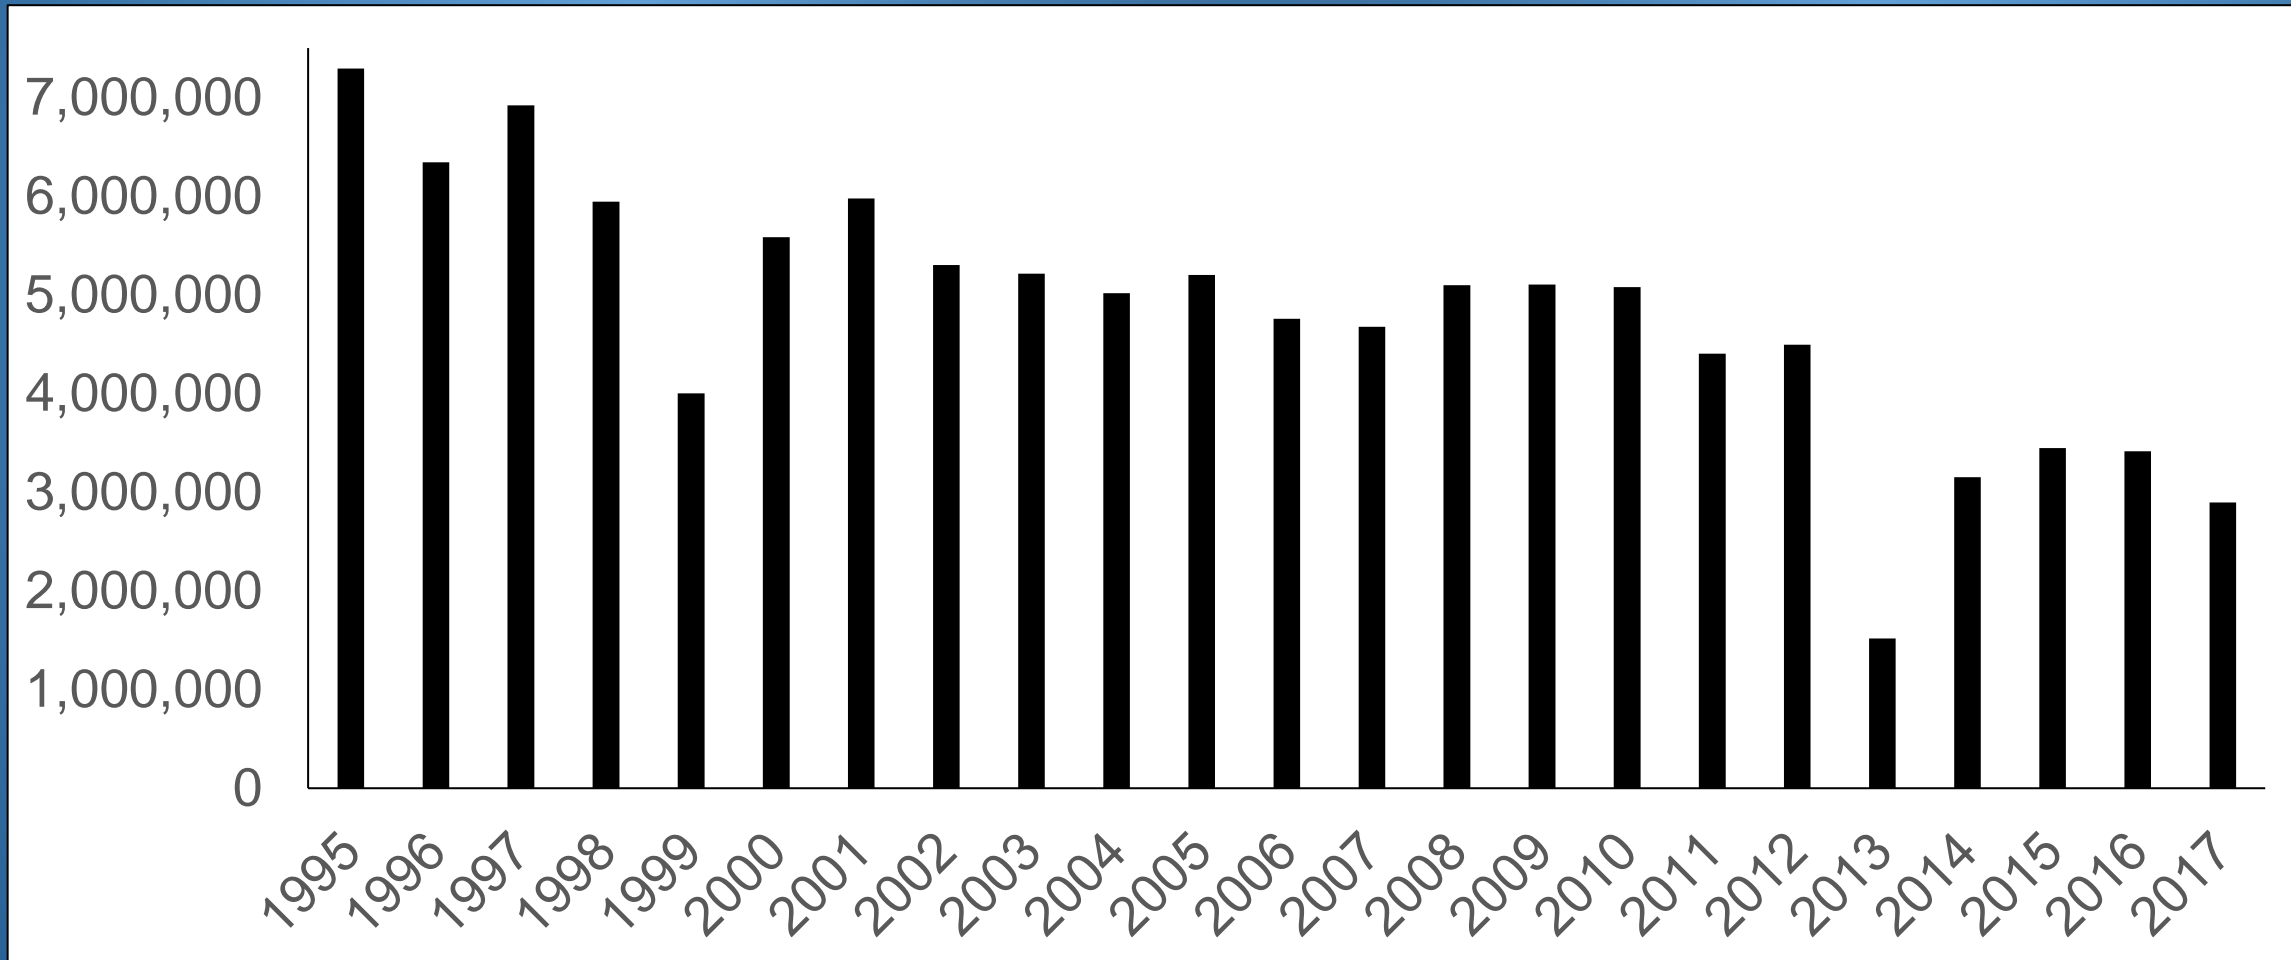

Lower Cowlitz Summer Steelhead Harvest 2000-2020

Cowlitz Harvest Year in Review

- Spring Chinook Harvest Rates
 - Lower Cowlitz = 0%, Upper Cowlitz = 0% Season Closed
- Fall Chinook
 - Lower Cowlitz = 2.9%, Tilton = 0% Truncated Season
- Coho
 - Lower Cowlitz = 7.4%, Tilton = 10.7%, U Cowlitz = 6.7%
- Winter Steelhead
 - Lower Cowlitz = 54.4%
- Summer Steelhead
 - Lower Cowlitz = 64.4%

Spring Chinook Juvenile Hatchery Releases 1995-2017

Coho Hatchery Releases 1995-2017

Winter Steelhead Releases 1995-2017

Summer Steelhead Releases 1995-2017