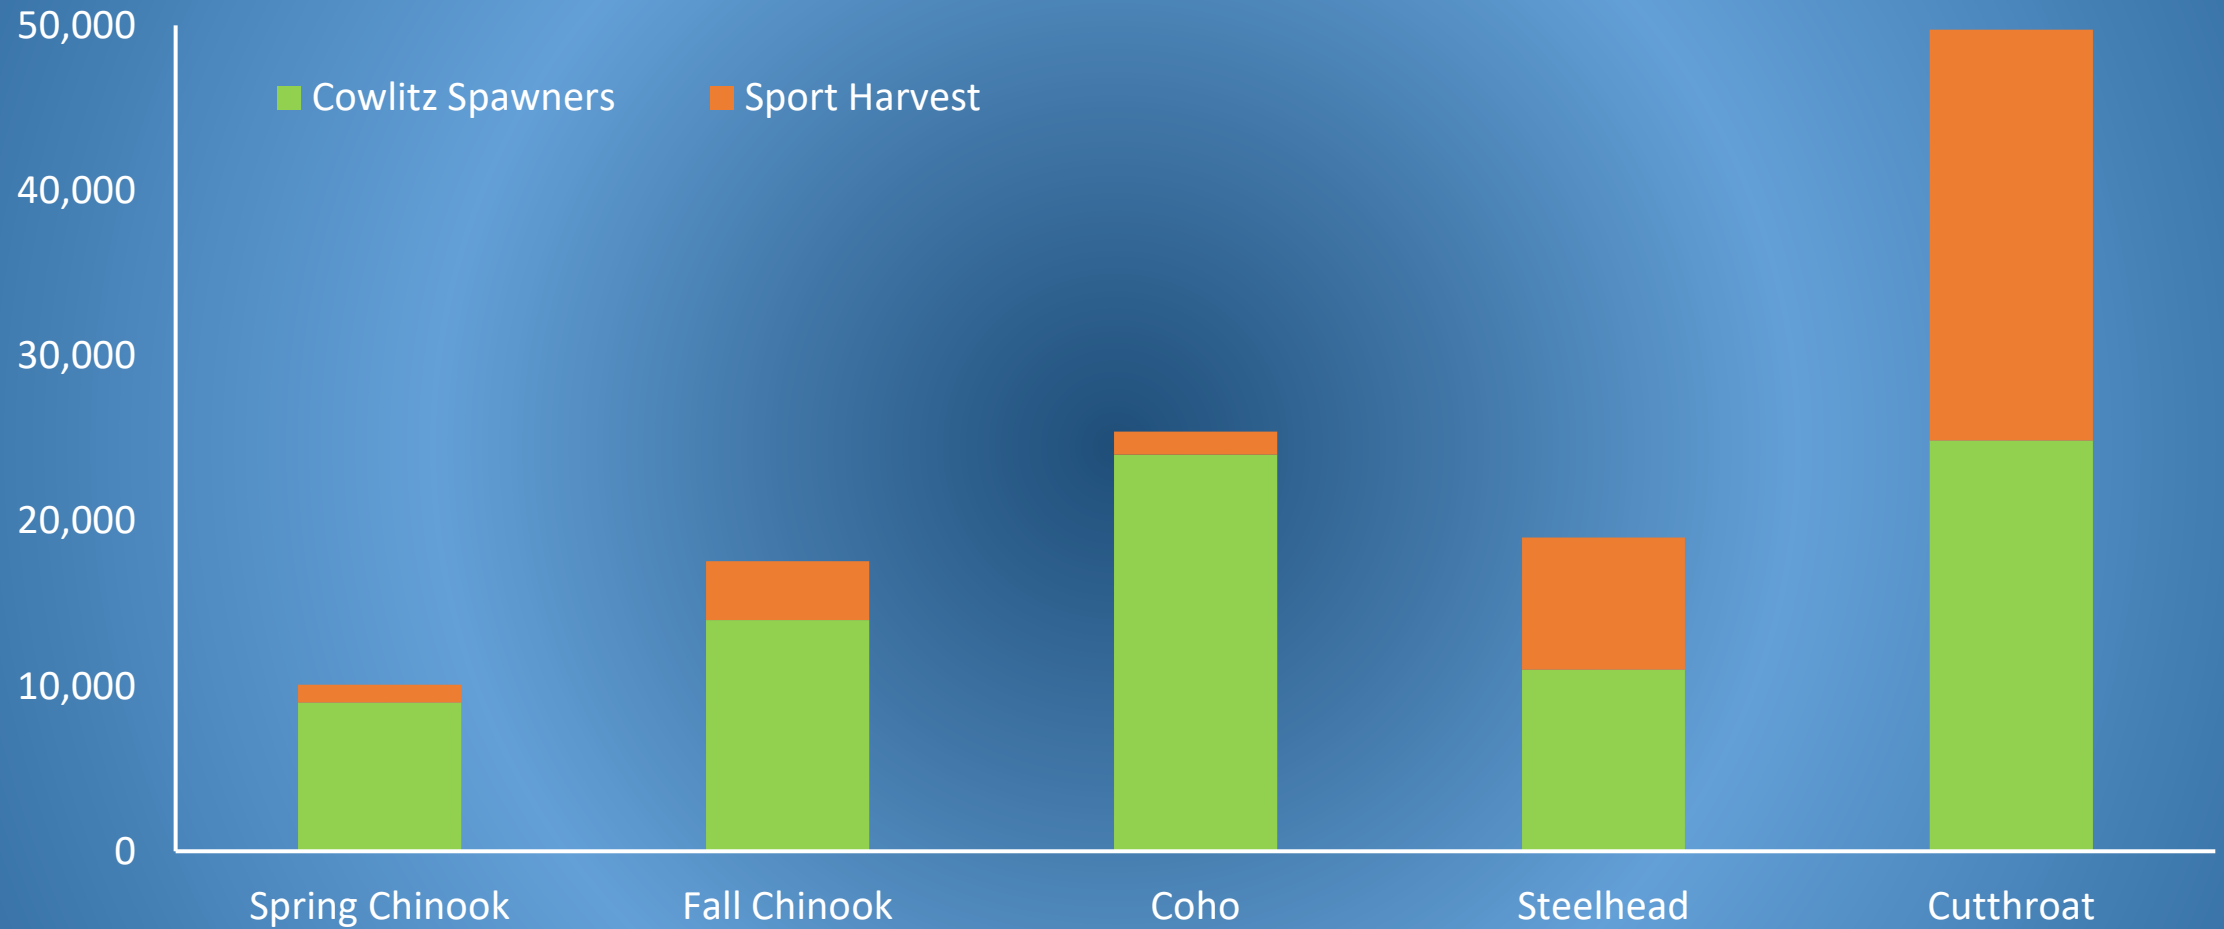

Recent Trends in Cowlitz River Salmon and Steelhead Harvest

Josua Holowatz – WDFW District Fish Biologist

John Serl – WDFW Cowlitz River Biologist

Cowlitz River Annual Program Review
and Fisheries Science Conference

April 21, 2022

1948 Cowlitz River Catch and Spawners

Washington State Population Growth

Source: U.S. Census Bureau

*Estimated

Recent Trends in Cowlitz River Salmon and Steelhead Harvest

Data Sources:

- Barrier Dam Adult Facility is Operated by Tacoma Power
 - TPU maintains database
 - Broodstock collection, transportation to Upper Cowlitz and Tilton
- WDFW Lower Cowlitz Spot Creel (Tacoma Power-funded)
 - Mark Selective Fisheries: Natural origin fish released
 - General conditions
- WDFW Catch Record Card Estimates
 - Washington State Sports Catch reports
 - Estimates are expanded from a sub-sample of returned cards
 - *See reports for full methods*

Cowlitz Spring Chinook Harvest 2000-2020

Lower Cowlitz Spring Chinook 2013-2020

Upper Cowlitz Spring Chinook 2013-2020

Cowlitz Fall Chinook Harvest 2000-2020

Lower Cowlitz Fall Chinook 2013-2020

Tilton Fall Chinook 2013-2020

Lower Cowlitz Summer Steelhead Harvest 2000-2020

Cowlitz Harvest Year in Review

- Spring Chinook Harvest Rates
 - Lower Cowlitz = 0%, Upper Cowlitz = 0% Season Closed
- Fall Chinook
 - Lower Cowlitz = 2.9%, Tilton = 0% Truncated Season
- Coho
 - Lower Cowlitz = 7.4%, Tilton = 10.7%, U Cowlitz = 6.7%
- Winter Steelhead
 - Lower Cowlitz = 54.4%
- Summer Steelhead
 - Lower Cowlitz = 64.4%