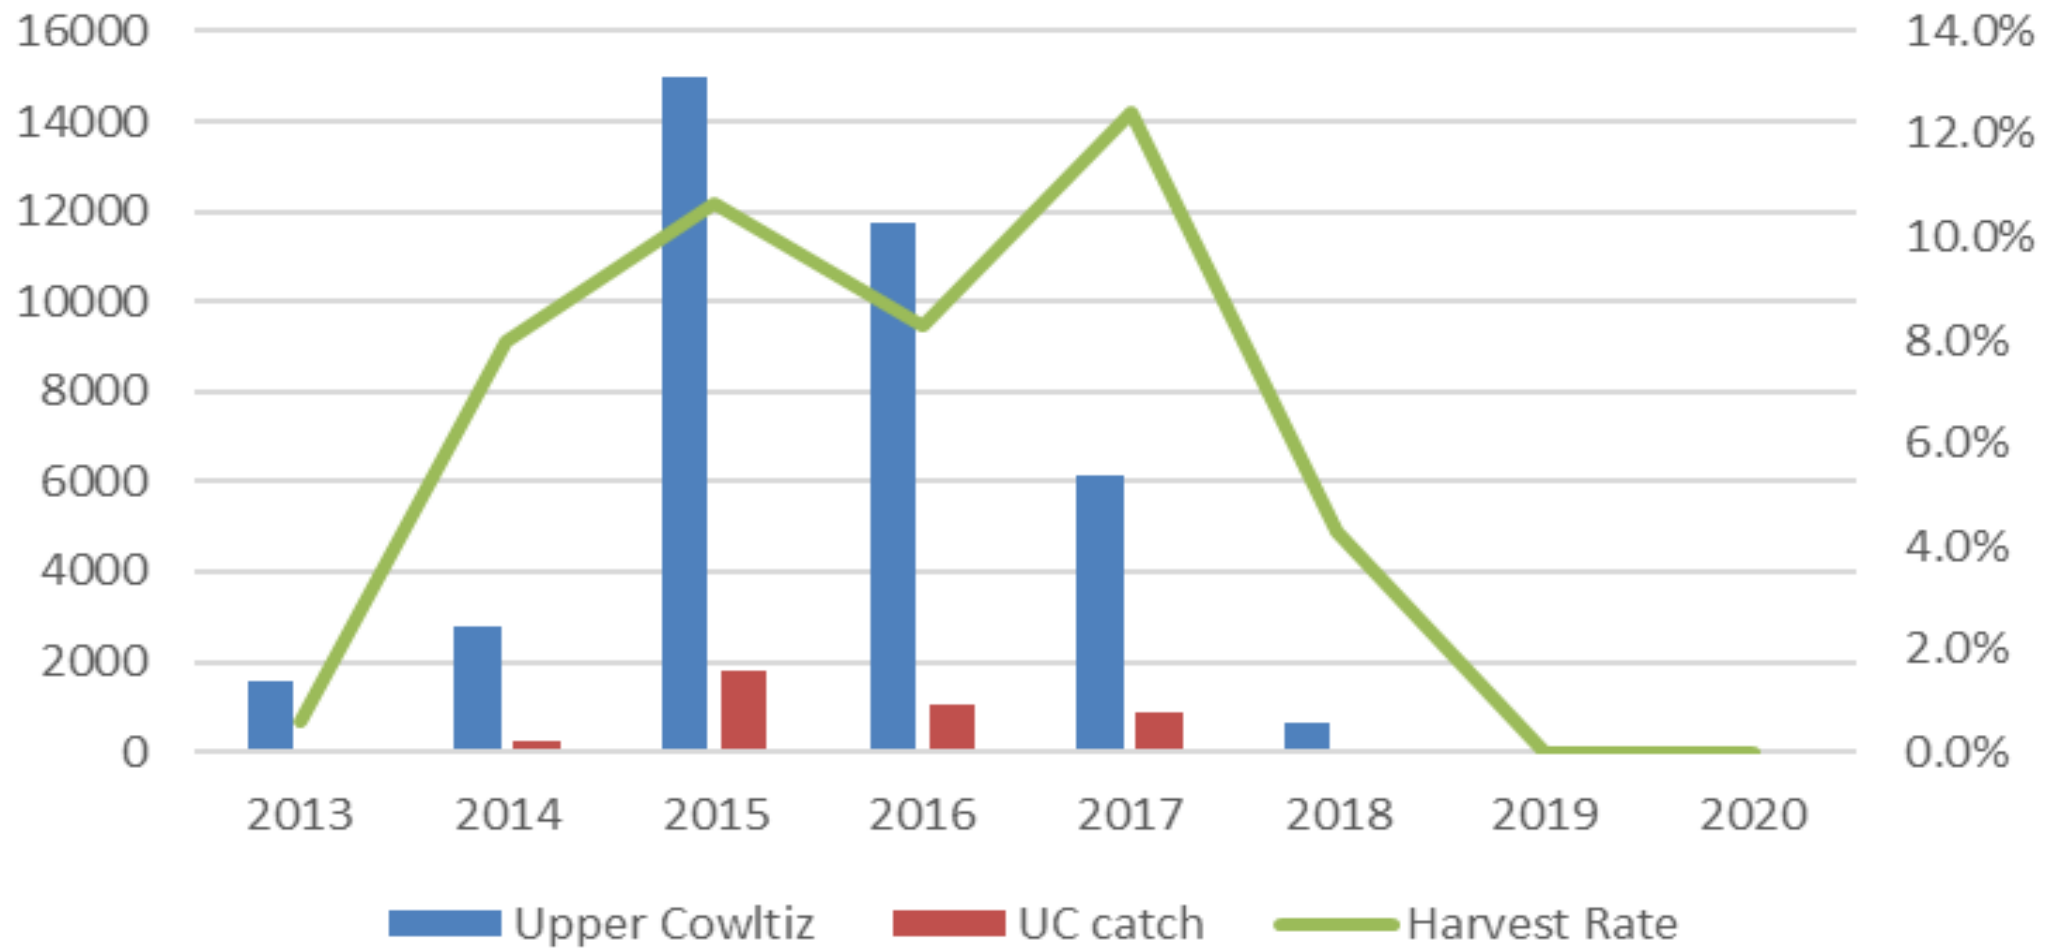

April 21, 2022

1948 Cowlitz River Catch and Spawners

Washington State Population Growth

Source: U.S. Census Bureau

*Estimated

Recent Trends in Cowlitz River Salmon and Steelhead Harvest

Data Sources:

- Barrier Dam Adult Facility is Operated by Tacoma Power
 - TPU maintains database
 - Broodstock collection, transportation to Upper Cowlitz and Tilton
- WDFW Lower Cowlitz Spot Creel (Tacoma Power-funded)
 - Mark Selective Fisheries: Natural origin fish released
 - General conditions
- WDFW Catch Record Card Estimates
 - Washington State Sports Catch reports
 - Estimates are expanded from a sub-sample of returned cards
 - *See reports for full methods*

Cowlitz Spring Chinook Harvest 2000-2020

Lower Cowlitz Spring Chinook 2013-2020

Upper Cowlitz Spring Chinook 2013-2020

Cowlitz Fall Chinook Harvest 2000-2020

Lower Cowlitz Fall Chinook 2013-2020

Tilton Fall Chinook 2013-2020