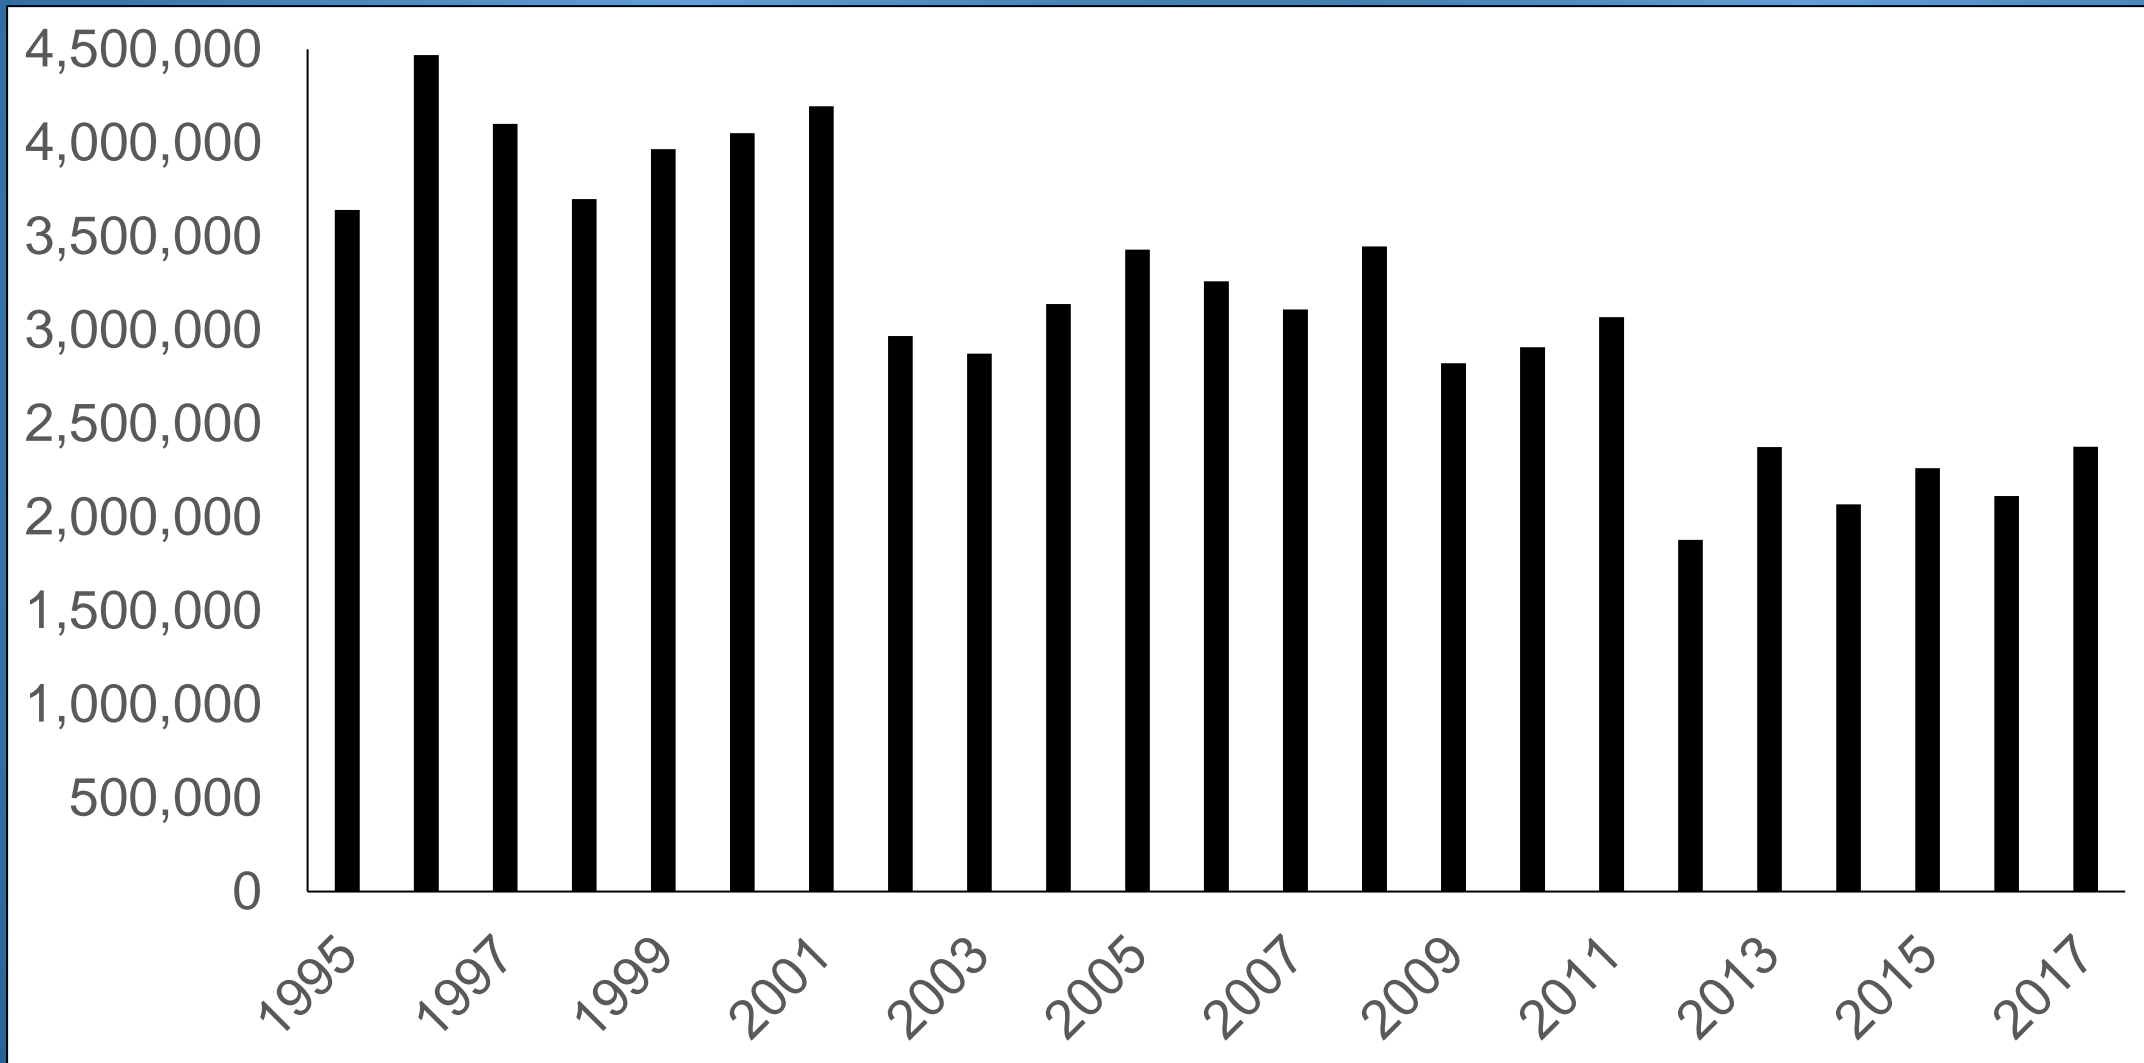

Lower Cowlitz Summer Steelhead Harvest 2000-2020

Cowlitz Harvest Year in Review

- Spring Chinook Harvest Rates
 - Lower Cowlitz = 0%, Upper Cowlitz = 0% Season Closed
- Fall Chinook
 - Lower Cowlitz = 2.9%, Tilton = 0% Truncated Season
- Coho
 - Lower Cowlitz = 7.4%, Tilton = 10.7%, U Cowlitz = 6.7%
- Winter Steelhead
 - Lower Cowlitz = 54.4%
- Summer Steelhead
 - Lower Cowlitz = 64.4%

Spring Chinook Juvenile Hatchery Releases 1995-2017

Coho Hatchery Releases 1995-2017

Winter Steelhead Releases 1995-2017

Summer Steelhead Releases 1995-2017