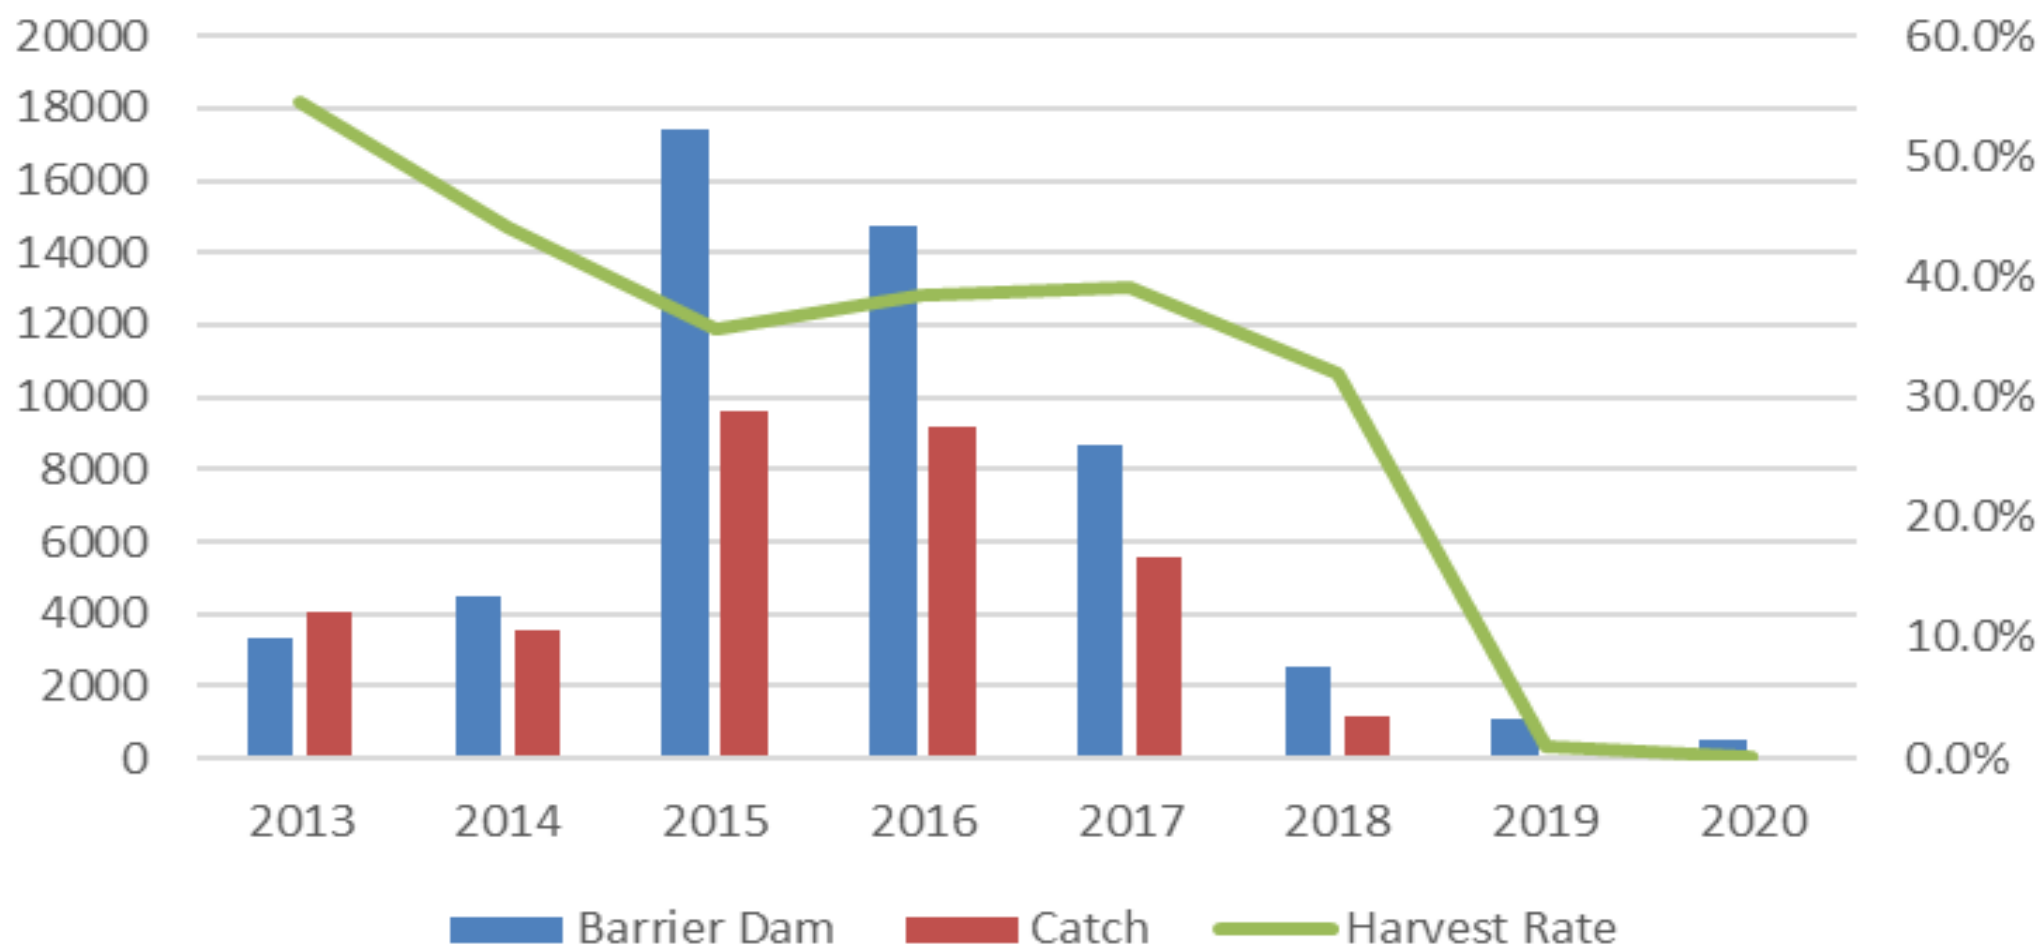

April 21, 2022

1948 Cowlitz River Catch and Spawners

Washington State Population Growth

Source: U.S. Census Bureau

*Estimated

Recent Trends in Cowlitz River Salmon and Steelhead Harvest

Data Sources:

- Barrier Dam Adult Facility is Operated by Tacoma Power
 - TPU maintains database
 - Broodstock collection, transportation to Upper Cowlitz and Tilton
- WDFW Lower Cowlitz Spot Creel (Tacoma Power-funded)
 - Mark Selective Fisheries: Natural origin fish released
 - General conditions
- WDFW Catch Record Card Estimates
 - Washington State Sports Catch reports
 - Estimates are expanded from a sub-sample of returned cards
 - *See reports for full methods*

Cowlitz Spring Chinook Harvest 2000-2020

Lower Cowlitz Spring Chinook 2013-2020

Upper Cowlitz Spring Chinook 2013-2020

Cowlitz Fall Chinook Harvest 2000-2020

Lower Cowlitz Fall Chinook 2013-2020

Tilton Fall Chinook 2013-2020

Lower Cowlitz Summer Steelhead Harvest 2000-2020

Cowlitz Harvest Year in Review

- Spring Chinook Harvest Rates
 - Lower Cowlitz = 0%, Upper Cowlitz = 0% Season Closed
- Fall Chinook
 - Lower Cowlitz = 2.9%, Tilton = 0% Truncated Season
- Coho
 - Lower Cowlitz = 7.4%, Tilton = 10.7%, U Cowlitz = 6.7%
- Winter Steelhead
 - Lower Cowlitz = 54.4%
- Summer Steelhead
 - Lower Cowlitz = 64.4%