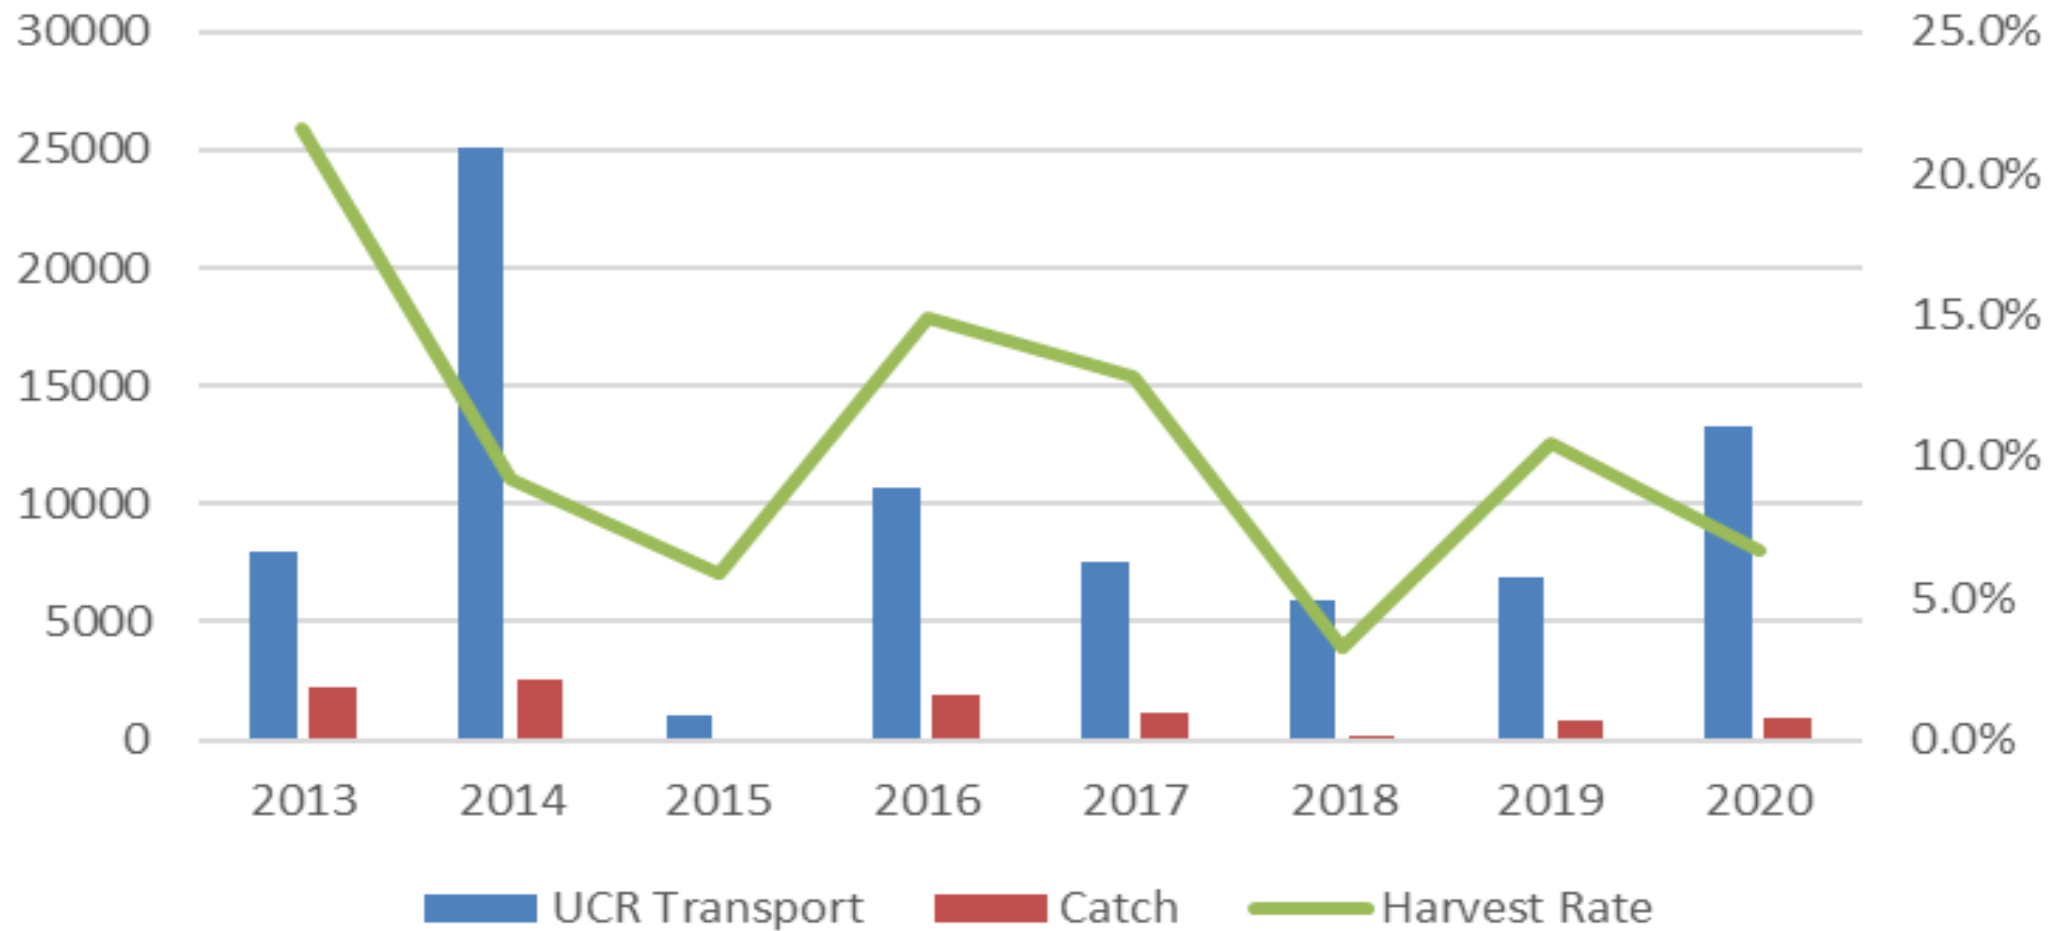

Cowlitz Spring Chinook Harvest 2000-2020

Lower Cowlitz Spring Chinook 2013-2020

Upper Cowlitz Spring Chinook 2013-2020

Cowlitz Fall Chinook Harvest 2000-2020

Lower Cowlitz Fall Chinook 2013-2020

Tilton Fall Chinook 2013-2020

Cowlitz Coho Harvest 2000-2020

Lower Cowlitz Coho Harvest 2013-2020

Tilton Coho Harvest 2013-2020

Upper Cowlitz Coho Harvest 2013-2020

Cowlitz Winter Steelhead Harvest 2000-2020

Lower Cowlitz Winter Steelhead Harvest 2013-2020

Lower Cowlitz Summer Steelhead Harvest 2000-2020

Cowlitz Harvest Year in Review

- Spring Chinook Harvest Rates
 - Lower Cowlitz = 0%, Upper Cowlitz = 0% Season Closed
- Fall Chinook
 - Lower Cowlitz = 2.9%, Tilton = 0% Truncated Season
- Coho
 - Lower Cowlitz = 7.4%, Tilton = 10.7%, U Cowlitz = 6.7%
- Winter Steelhead
 - Lower Cowlitz = 54.4%
- Summer Steelhead
 - Lower Cowlitz = 64.4%