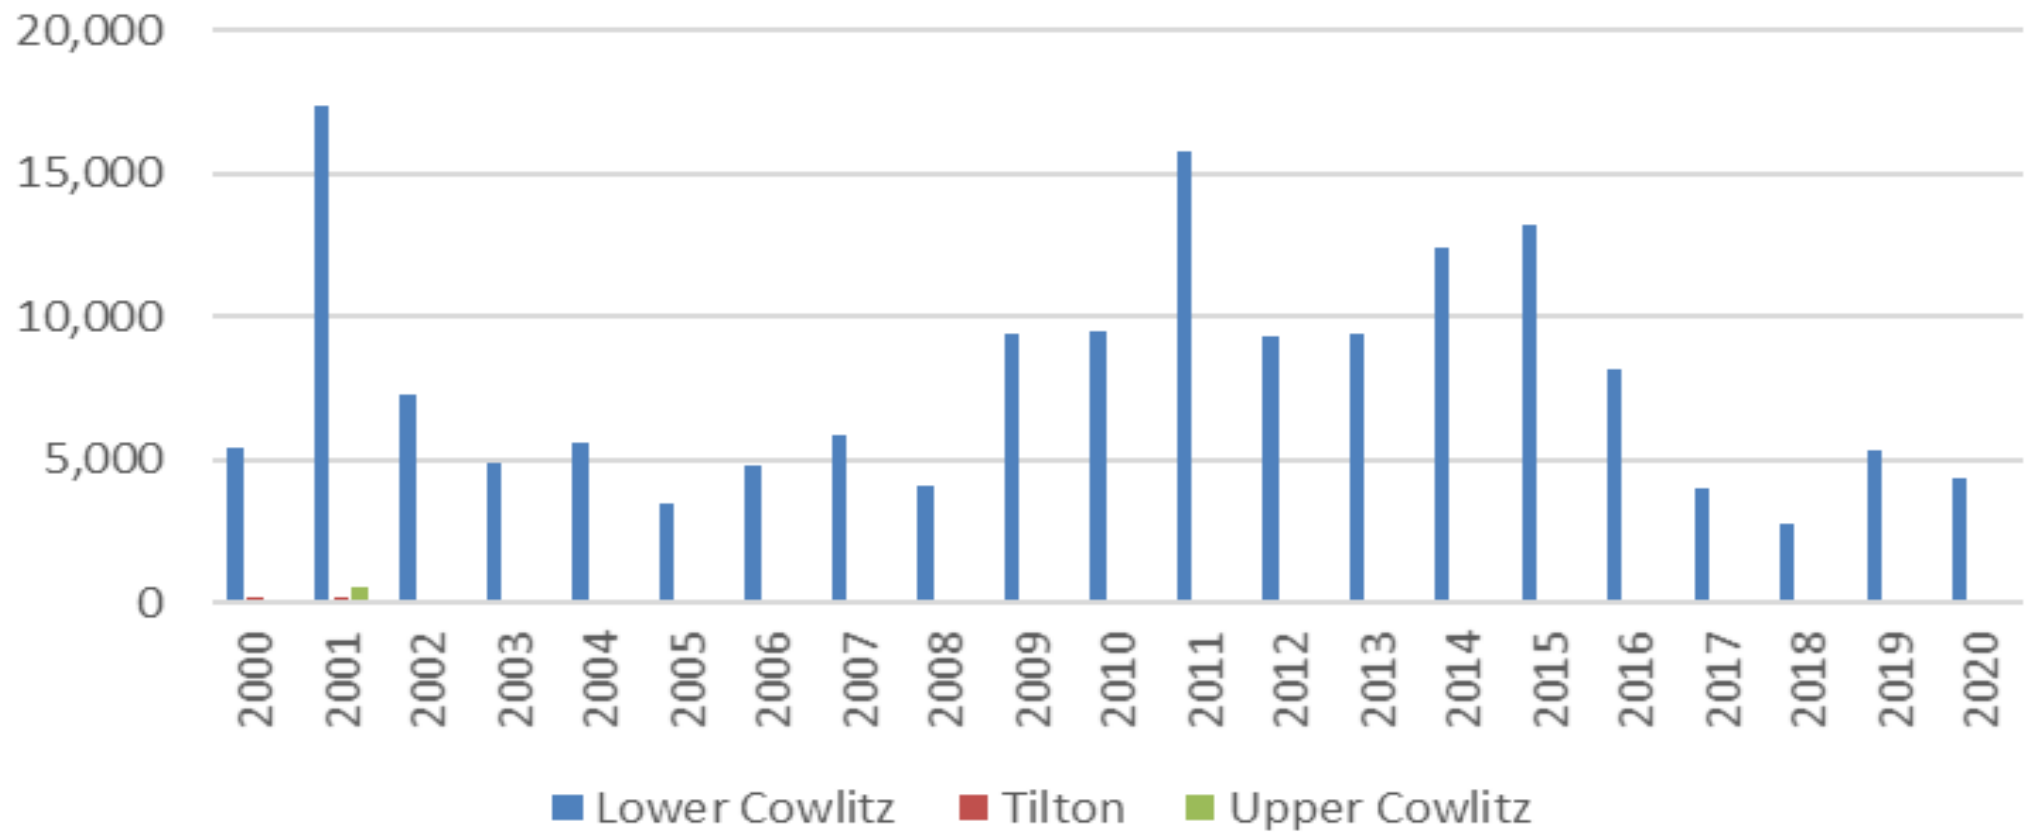

Cowlitz Spring Chinook Harvest 2000-2020

Lower Cowlitz Spring Chinook 2013-2020

Upper Cowlitz Spring Chinook 2013-2020

Cowlitz Fall Chinook Harvest 2000-2020

Lower Cowlitz Fall Chinook 2013-2020

Tilton Fall Chinook 2013-2020

Cowlitz Coho Harvest 2000-2020

Lower Cowlitz Coho Harvest 2013-2020

Tilton Coho Harvest 2013-2020

Upper Cowlitz Coho Harvest 2013-2020

Cowlitz Winter Steelhead Harvest 2000-2020

Lower Cowlitz Winter Steelhead Harvest 2013-2020

Lower Cowlitz Summer Steelhead Harvest 2000-2020

Cowlitz Harvest Year in Review

- Spring Chinook Harvest Rates
 - Lower Cowlitz = 0%, Upper Cowlitz = 0% Season Closed
- Fall Chinook
 - Lower Cowlitz = 2.9%, Tilton = 0% Truncated Season
- Coho
 - Lower Cowlitz = 7.4%, Tilton = 10.7%, U Cowlitz = 6.7%
- Winter Steelhead
 - Lower Cowlitz = 54.4%
- Summer Steelhead
 - Lower Cowlitz = 64.4%