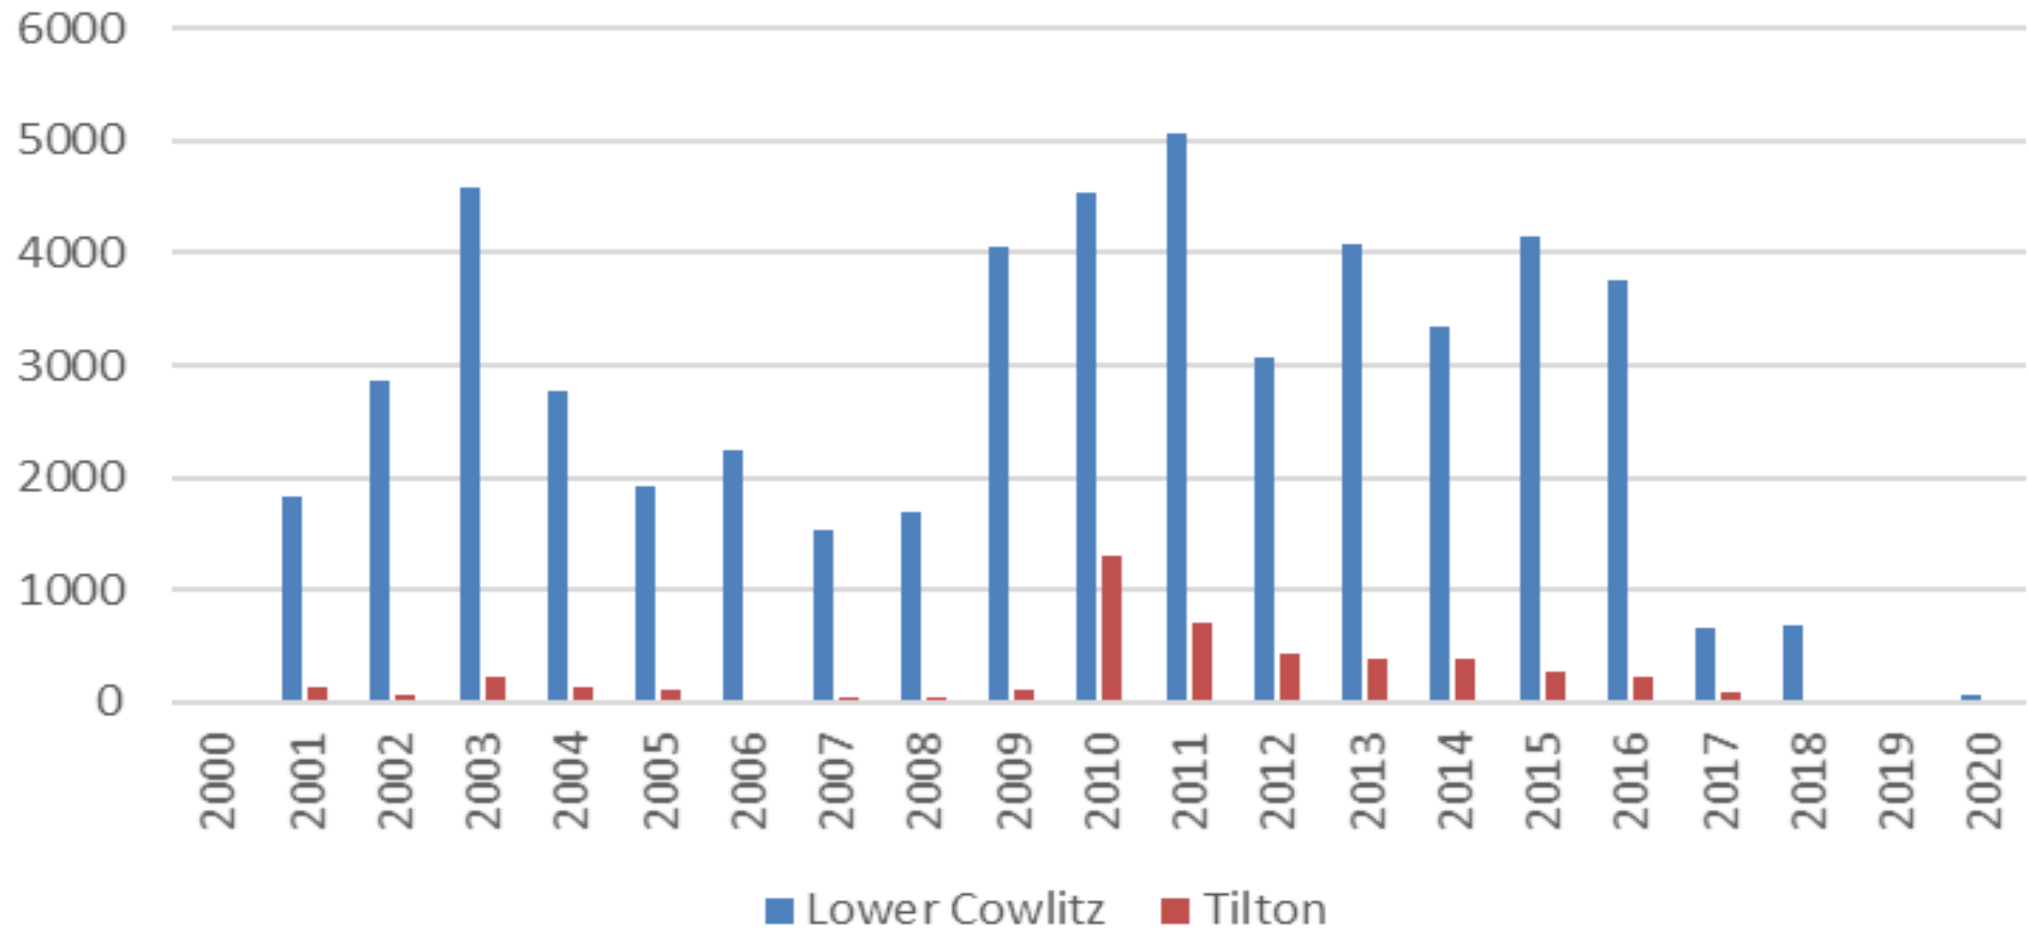

April 21, 2022

1948 Cowlitz River Catch and Spawners

Washington State Population Growth

Source: U.S. Census Bureau

*Estimated

Recent Trends in Cowlitz River Salmon and Steelhead Harvest

Data Sources:

- Barrier Dam Adult Facility is Operated by Tacoma Power
 - TPU maintains database
 - Broodstock collection, transportation to Upper Cowlitz and Tilton
- WDFW Lower Cowlitz Spot Creel (Tacoma Power-funded)
 - Mark Selective Fisheries: Natural origin fish released
 - General conditions
- WDFW Catch Record Card Estimates
 - Washington State Sports Catch reports
 - Estimates are expanded from a sub-sample of returned cards
 - *See reports for full methods*

Cowlitz Spring Chinook Harvest 2000-2020

Lower Cowlitz Spring Chinook 2013-2020

Upper Cowlitz Spring Chinook 2013-2020

Cowlitz Fall Chinook Harvest 2000-2020

Lower Cowlitz Fall Chinook 2013-2020

Tilton Fall Chinook 2013-2020

Cowlitz Coho Harvest 2000-2020

Lower Cowlitz Coho Harvest 2013-2020

Tilton Coho Harvest 2013-2020

Upper Cowlitz Coho Harvest 2013-2020

Cowlitz Winter Steelhead Harvest 2000-2020

Lower Cowlitz Winter Steelhead Harvest 2013-2020

Lower Cowlitz Summer Steelhead Harvest 2000-2020

Cowlitz Harvest Year in Review

- Spring Chinook Harvest Rates
 - Lower Cowlitz = 0%, Upper Cowlitz = 0% Season Closed
- Fall Chinook
 - Lower Cowlitz = 2.9%, Tilton = 0% Truncated Season
- Coho
 - Lower Cowlitz = 7.4%, Tilton = 10.7%, U Cowlitz = 6.7%
- Winter Steelhead
 - Lower Cowlitz = 54.4%
- Summer Steelhead
 - Lower Cowlitz = 64.4%