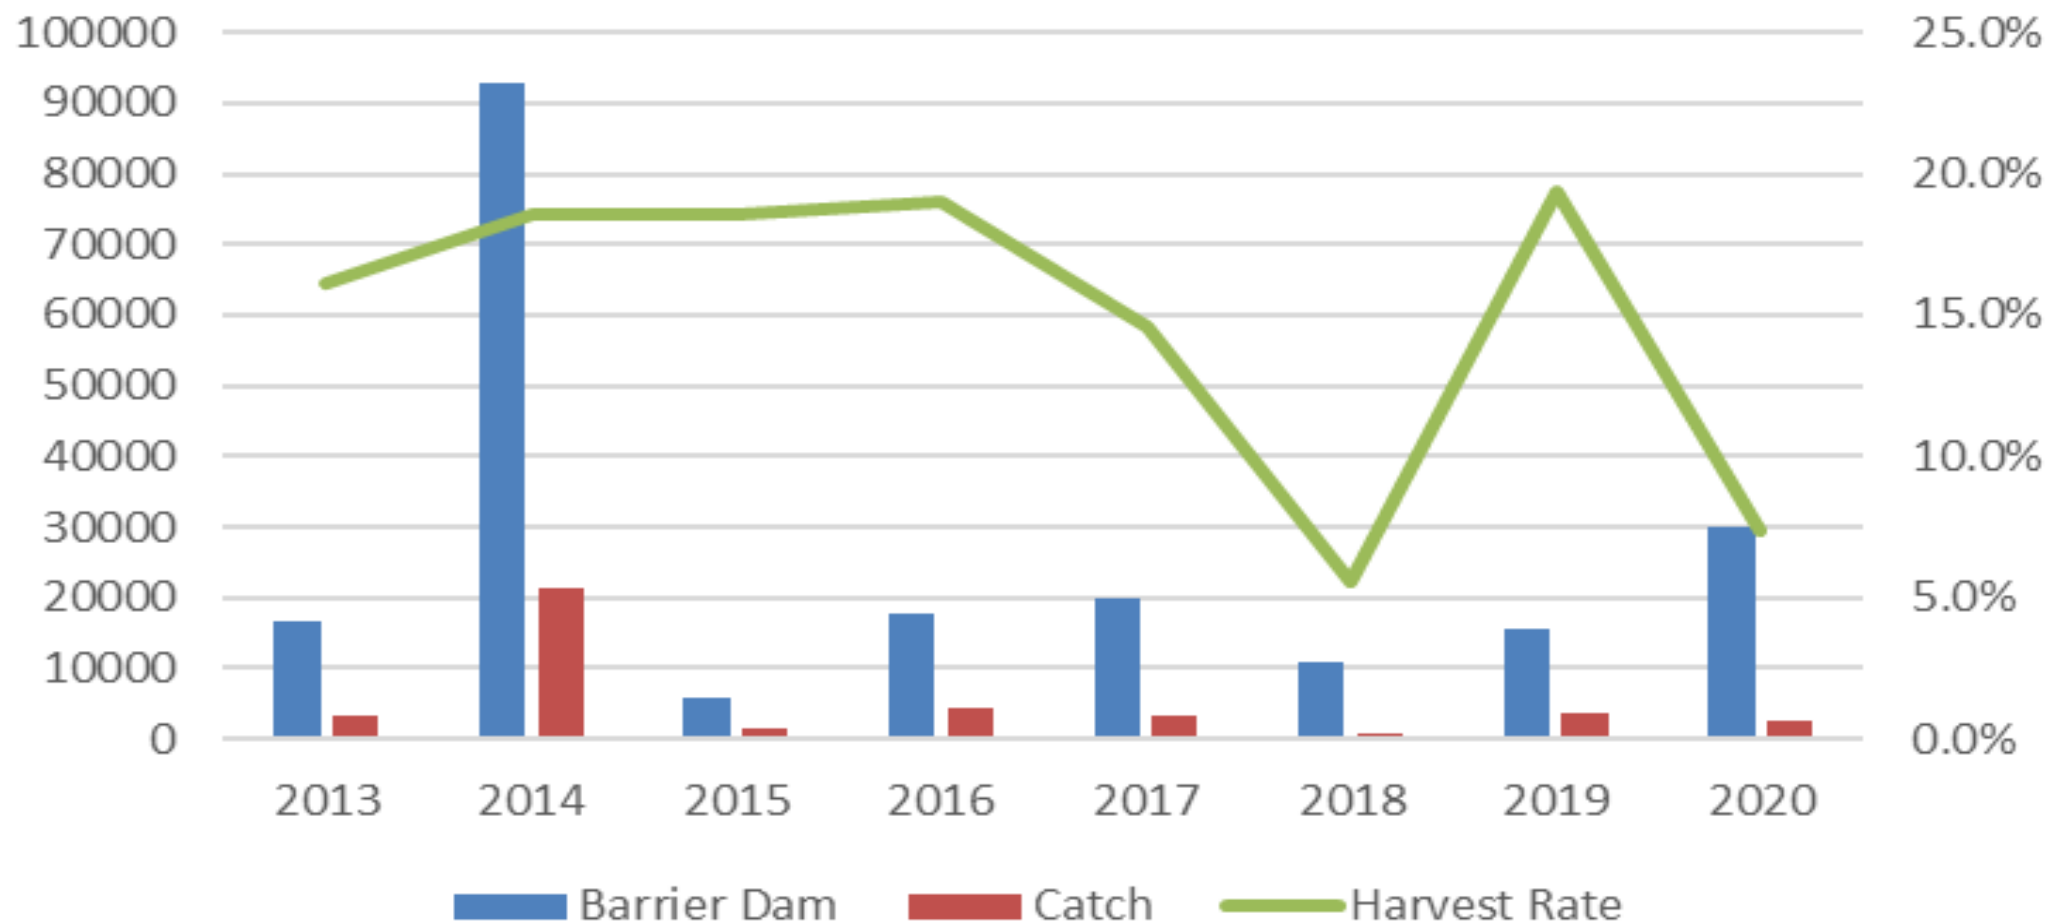

April 21, 2022

1948 Cowlitz River Catch and Spawners

Washington State Population Growth

Source: U.S. Census Bureau

*Estimated

Recent Trends in Cowlitz River Salmon and Steelhead Harvest

Data Sources:

- Barrier Dam Adult Facility is Operated by Tacoma Power
 - TPU maintains database
 - Broodstock collection, transportation to Upper Cowlitz and Tilton
- WDFW Lower Cowlitz Spot Creel (Tacoma Power-funded)
 - Mark Selective Fisheries: Natural origin fish released
 - General conditions
- WDFW Catch Record Card Estimates
 - Washington State Sports Catch reports
 - Estimates are expanded from a sub-sample of returned cards
 - *See reports for full methods*

Cowlitz Spring Chinook Harvest 2000-2020

Lower Cowlitz Spring Chinook 2013-2020

Upper Cowlitz Spring Chinook 2013-2020

Cowlitz Fall Chinook Harvest 2000-2020

Lower Cowlitz Fall Chinook 2013-2020

Tilton Fall Chinook 2013-2020

Cowlitz Coho Harvest 2000-2020

Lower Cowlitz Coho Harvest 2013-2020

Tilton Coho Harvest 2013-2020

Upper Cowlitz Coho Harvest 2013-2020

Cowlitz Winter Steelhead Harvest 2000-2020

Lower Cowlitz Winter Steelhead Harvest 2013-2020

Lower Cowlitz Summer Steelhead Harvest 2000-2020

Cowlitz Harvest Year in Review

- Spring Chinook Harvest Rates
 - Lower Cowlitz = 0%, Upper Cowlitz = 0% Season Closed
- Fall Chinook
 - Lower Cowlitz = 2.9%, Tilton = 0% Truncated Season
- Coho
 - Lower Cowlitz = 7.4%, Tilton = 10.7%, U Cowlitz = 6.7%
- Winter Steelhead
 - Lower Cowlitz = 54.4%
- Summer Steelhead
 - Lower Cowlitz = 64.4%