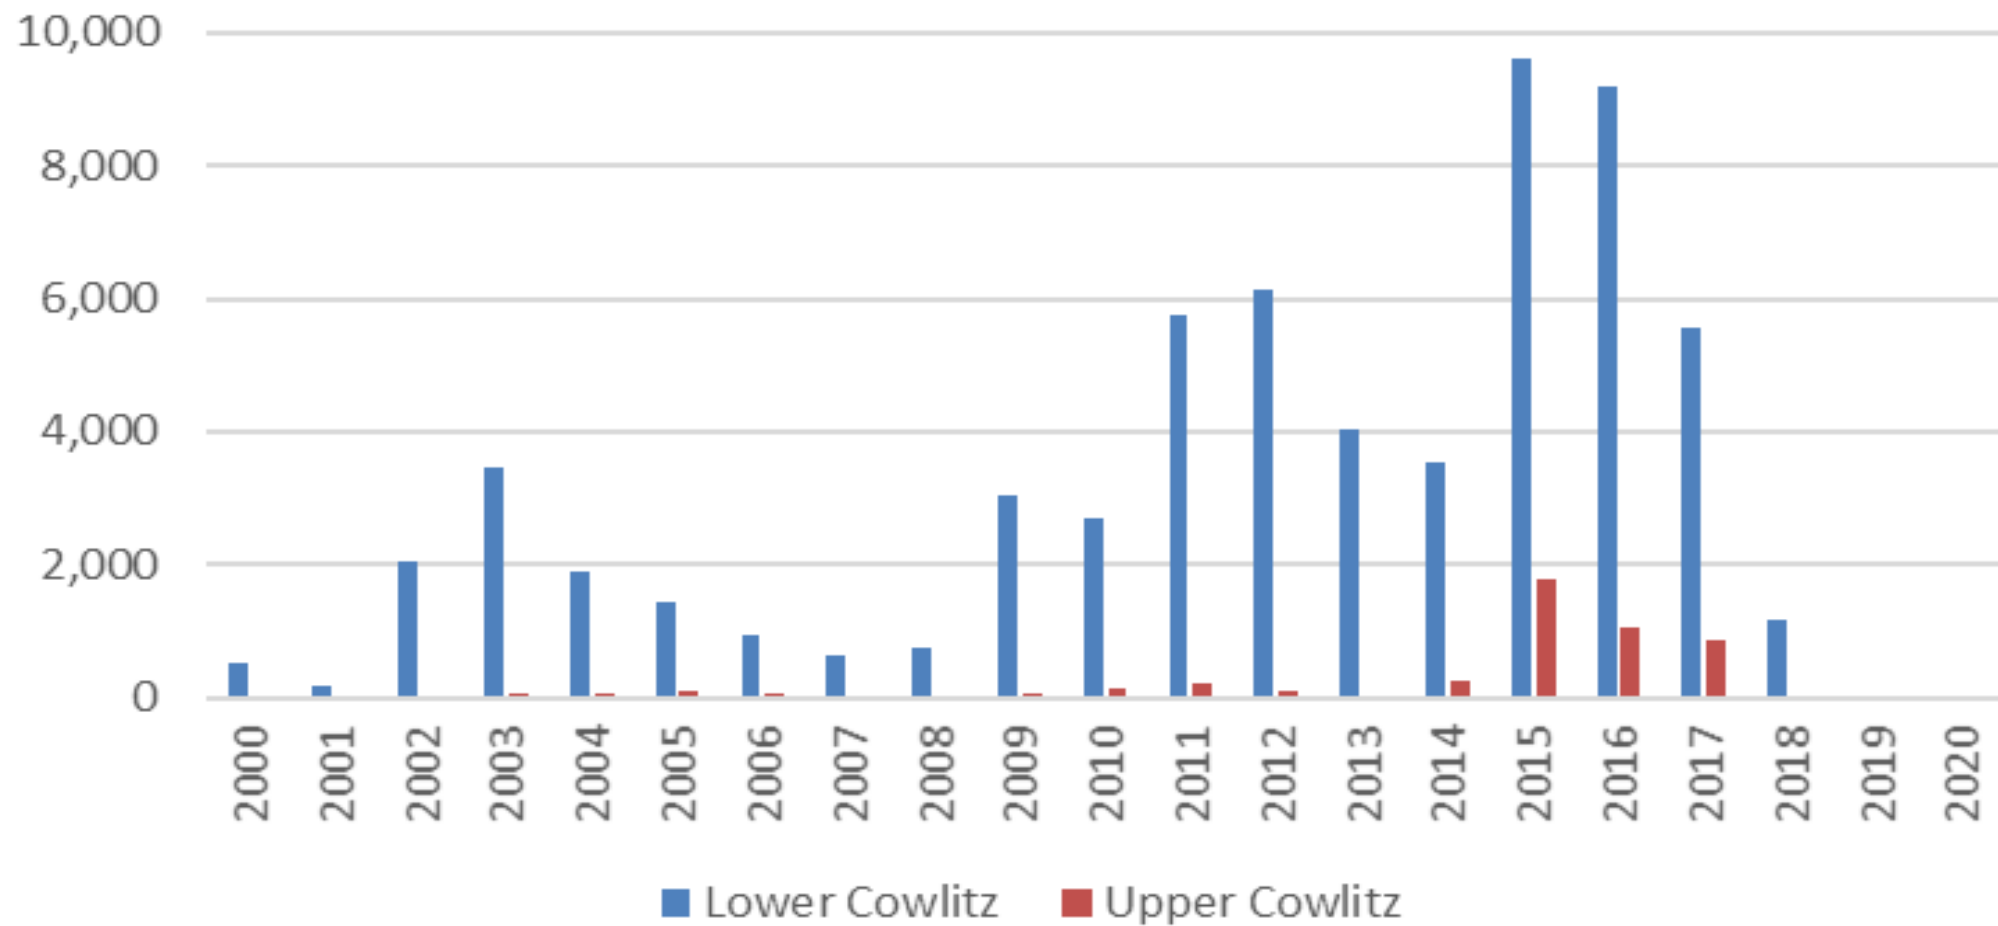

April 21, 2022

1948 Cowlitz River Catch and Spawners

Washington State Population Growth

Source: U.S. Census Bureau

*Estimated

Recent Trends in Cowlitz River Salmon and Steelhead Harvest

Data Sources:

- Barrier Dam Adult Facility is Operated by Tacoma Power
 - TPU maintains database
 - Broodstock collection, transportation to Upper Cowlitz and Tilton
- WDFW Lower Cowlitz Spot Creel (Tacoma Power-funded)
 - Mark Selective Fisheries: Natural origin fish released
 - General conditions
- WDFW Catch Record Card Estimates
 - Washington State Sports Catch reports
 - Estimates are expanded from a sub-sample of returned cards
 - *See reports for full methods*

Cowlitz Spring Chinook Harvest 2000-2020

Lower Cowlitz Spring Chinook 2013-2020

Upper Cowlitz Spring Chinook 2013-2020

Cowlitz Fall Chinook Harvest 2000-2020

Lower Cowlitz Fall Chinook 2013-2020

Tilton Fall Chinook 2013-2020

Lower Cowlitz Summer Steelhead Harvest 2000-2020

Cowlitz Harvest Year in Review

- Spring Chinook Harvest Rates
 - Lower Cowlitz = 0%, Upper Cowlitz = 0% Season Closed
- Fall Chinook
 - Lower Cowlitz = 2.9%, Tilton = 0% Truncated Season
- Coho
 - Lower Cowlitz = 7.4%, Tilton = 10.7%, U Cowlitz = 6.7%
- Winter Steelhead
 - Lower Cowlitz = 54.4%
- Summer Steelhead
 - Lower Cowlitz = 64.4%