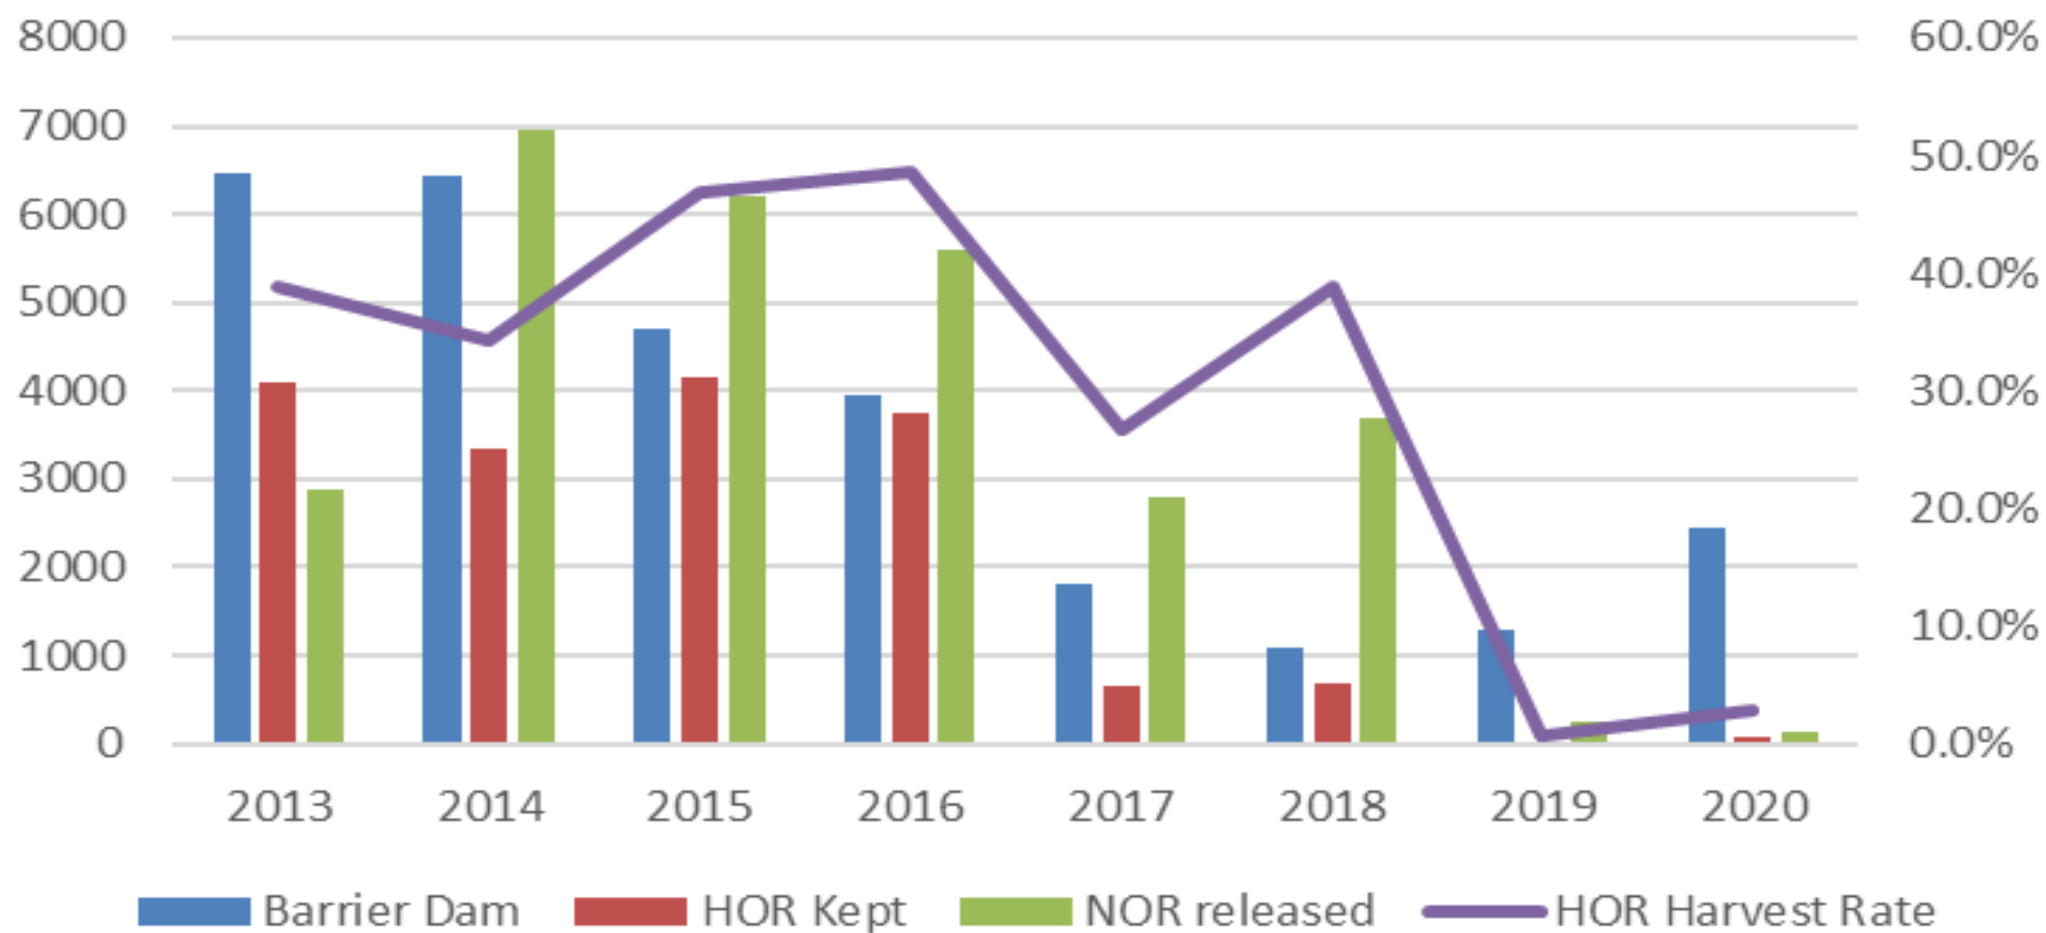

April 21, 2022

1948 Cowlitz River Catch and Spawners

Washington State Population Growth

Source: U.S. Census Bureau

*Estimated

Recent Trends in Cowlitz River Salmon and Steelhead Harvest

Data Sources:

- Barrier Dam Adult Facility is Operated by Tacoma Power
 - TPU maintains database
 - Broodstock collection, transportation to Upper Cowlitz and Tilton
- WDFW Lower Cowlitz Spot Creel (Tacoma Power-funded)
 - Mark Selective Fisheries: Natural origin fish released
 - General conditions
- WDFW Catch Record Card Estimates
 - Washington State Sports Catch reports
 - Estimates are expanded from a sub-sample of returned cards
 - *See reports for full methods*

Cowlitz Spring Chinook Harvest 2000-2020

Lower Cowlitz Spring Chinook 2013-2020

Upper Cowlitz Spring Chinook 2013-2020

Cowlitz Fall Chinook Harvest 2000-2020

Lower Cowlitz Fall Chinook 2013-2020

Tilton Fall Chinook 2013-2020

Cowlitz Coho Harvest 2000-2020

Lower Cowlitz Coho Harvest 2013-2020

Tilton Coho Harvest 2013-2020

Upper Cowlitz Coho Harvest 2013-2020

Cowlitz Winter Steelhead Harvest 2000-2020

Lower Cowlitz Winter Steelhead Harvest 2013-2020

Lower Cowlitz Summer Steelhead Harvest 2000-2020

Cowlitz Harvest Year in Review

- Spring Chinook Harvest Rates
 - Lower Cowlitz = 0%, Upper Cowlitz = 0% Season Closed
- Fall Chinook
 - Lower Cowlitz = 2.9%, Tilton = 0% Truncated Season
- Coho
 - Lower Cowlitz = 7.4%, Tilton = 10.7%, U Cowlitz = 6.7%
- Winter Steelhead
 - Lower Cowlitz = 54.4%
- Summer Steelhead
 - Lower Cowlitz = 64.4%