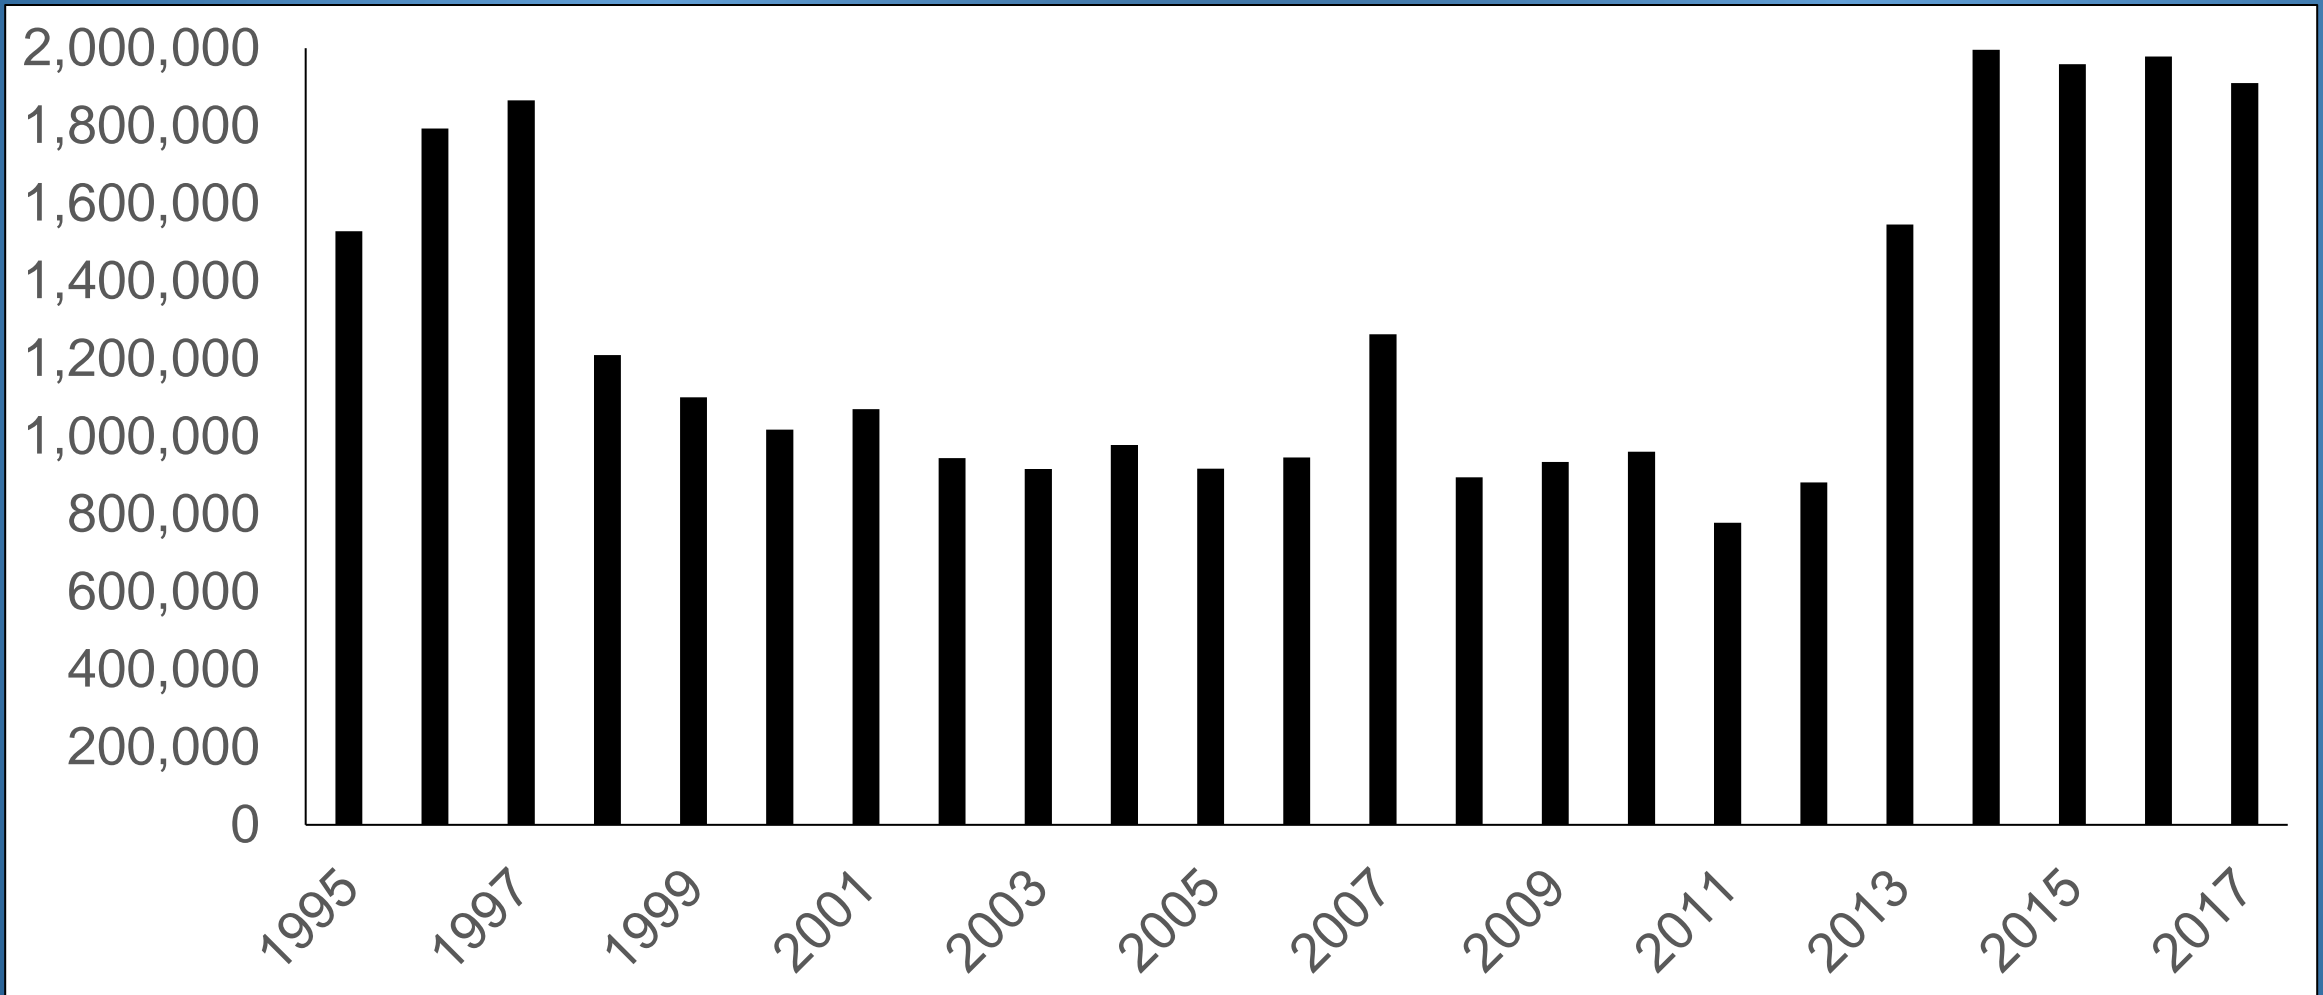

Lower Cowlitz Summer Steelhead Harvest 2000-2020

Cowlitz Harvest Year in Review

- Spring Chinook Harvest Rates
 - Lower Cowlitz = 0%, Upper Cowlitz = 0% Season Closed
- Fall Chinook
 - Lower Cowlitz = 2.9%, Tilton = 0% Truncated Season
- Coho
 - Lower Cowlitz = 7.4%, Tilton = 10.7%, U Cowlitz = 6.7%
- Winter Steelhead
 - Lower Cowlitz = 54.4%
- Summer Steelhead
 - Lower Cowlitz = 64.4%

Spring Chinook Juvenile Hatchery Releases 1995-2017

Coho Hatchery Releases 1995-2017

Winter Steelhead Releases 1995-2017

Summer Steelhead Releases 1995-2017