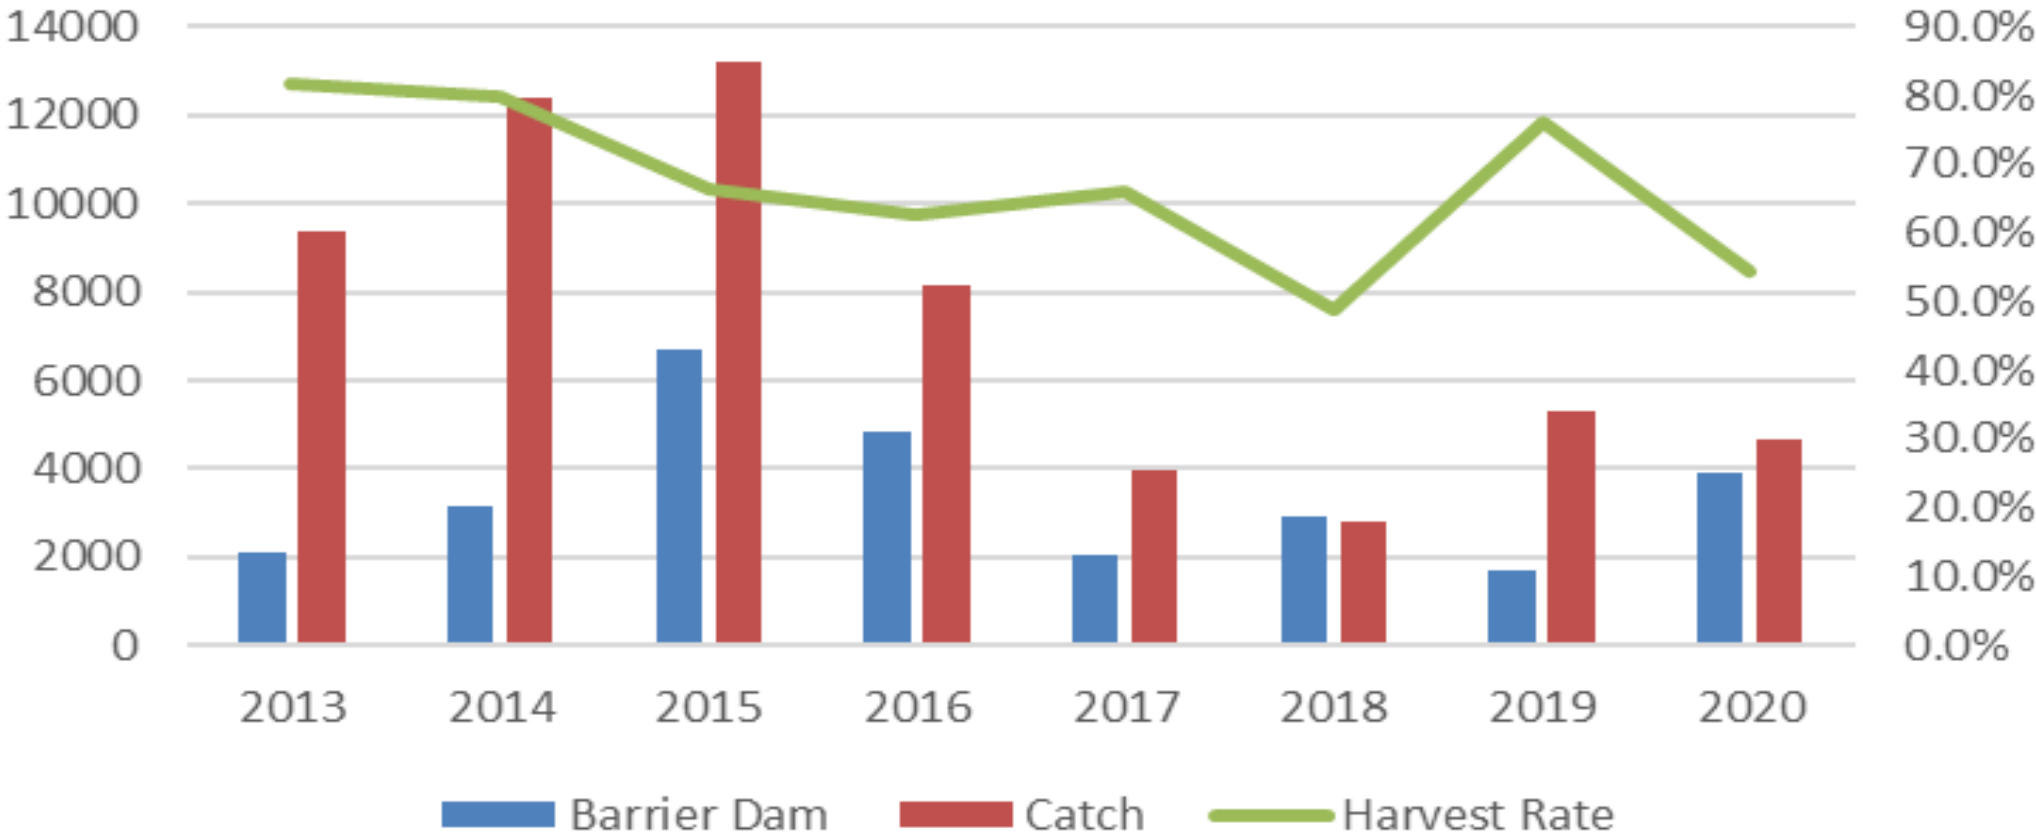

Cowlitz Spring Chinook Harvest 2000-2020

Lower Cowlitz Spring Chinook 2013-2020

Upper Cowlitz Spring Chinook 2013-2020

Cowlitz Fall Chinook Harvest 2000-2020

Lower Cowlitz Fall Chinook 2013-2020

Tilton Fall Chinook 2013-2020

Cowlitz Coho Harvest 2000-2020

Lower Cowlitz Coho Harvest 2013-2020

Tilton Coho Harvest 2013-2020

Upper Cowlitz Coho Harvest 2013-2020

Cowlitz Winter Steelhead Harvest 2000-2020

Lower Cowlitz Winter Steelhead Harvest 2013-2020

Lower Cowlitz Summer Steelhead Harvest 2000-2020

Cowlitz Harvest Year in Review

- Spring Chinook Harvest Rates
 - Lower Cowlitz = 0%, Upper Cowlitz = 0% Season Closed
- Fall Chinook
 - Lower Cowlitz = 2.9%, Tilton = 0% Truncated Season
- Coho
 - Lower Cowlitz = 7.4%, Tilton = 10.7%, U Cowlitz = 6.7%
- Winter Steelhead
 - Lower Cowlitz = 54.4%
- Summer Steelhead
 - Lower Cowlitz = 64.4%