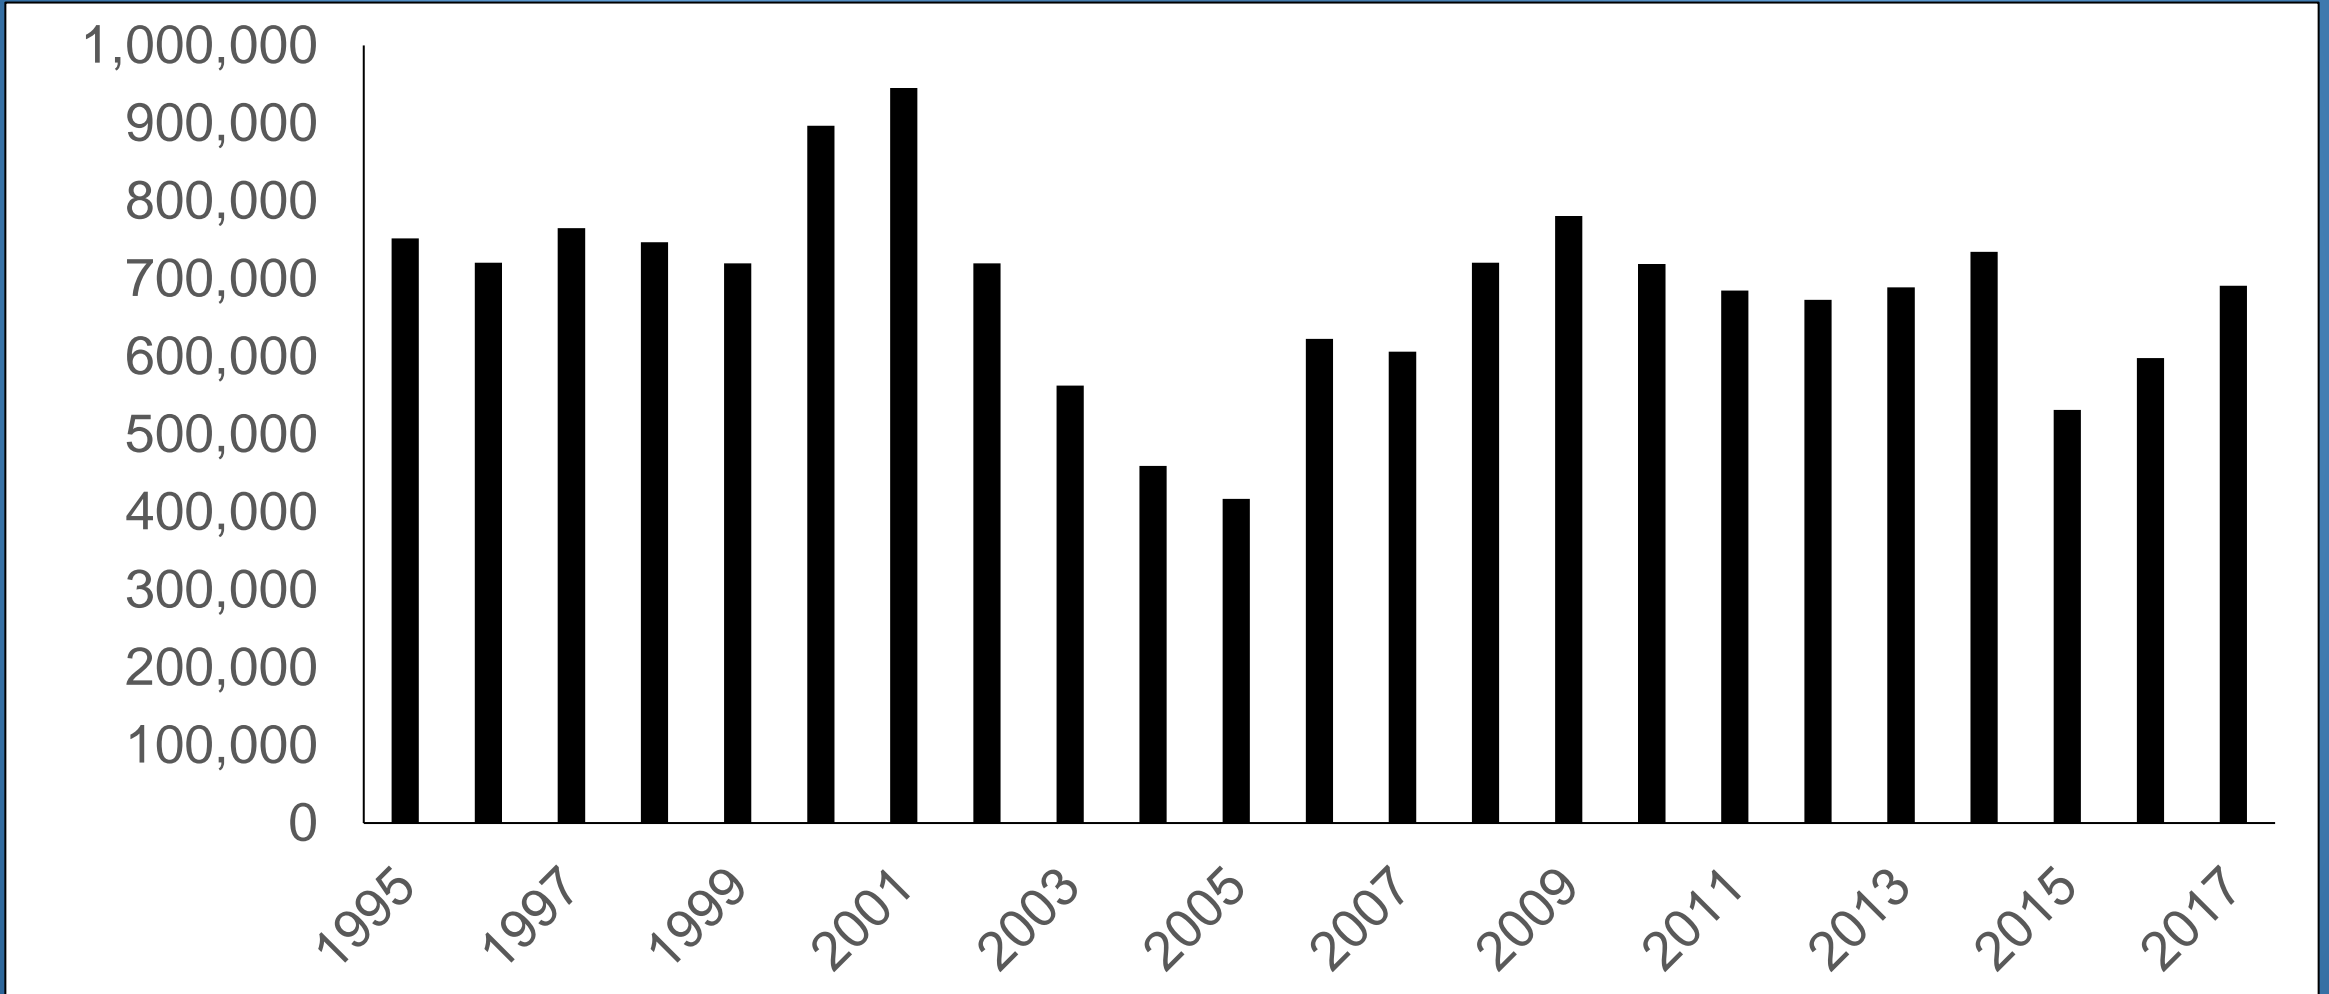

Winter Steelhead Releases 1995-2017