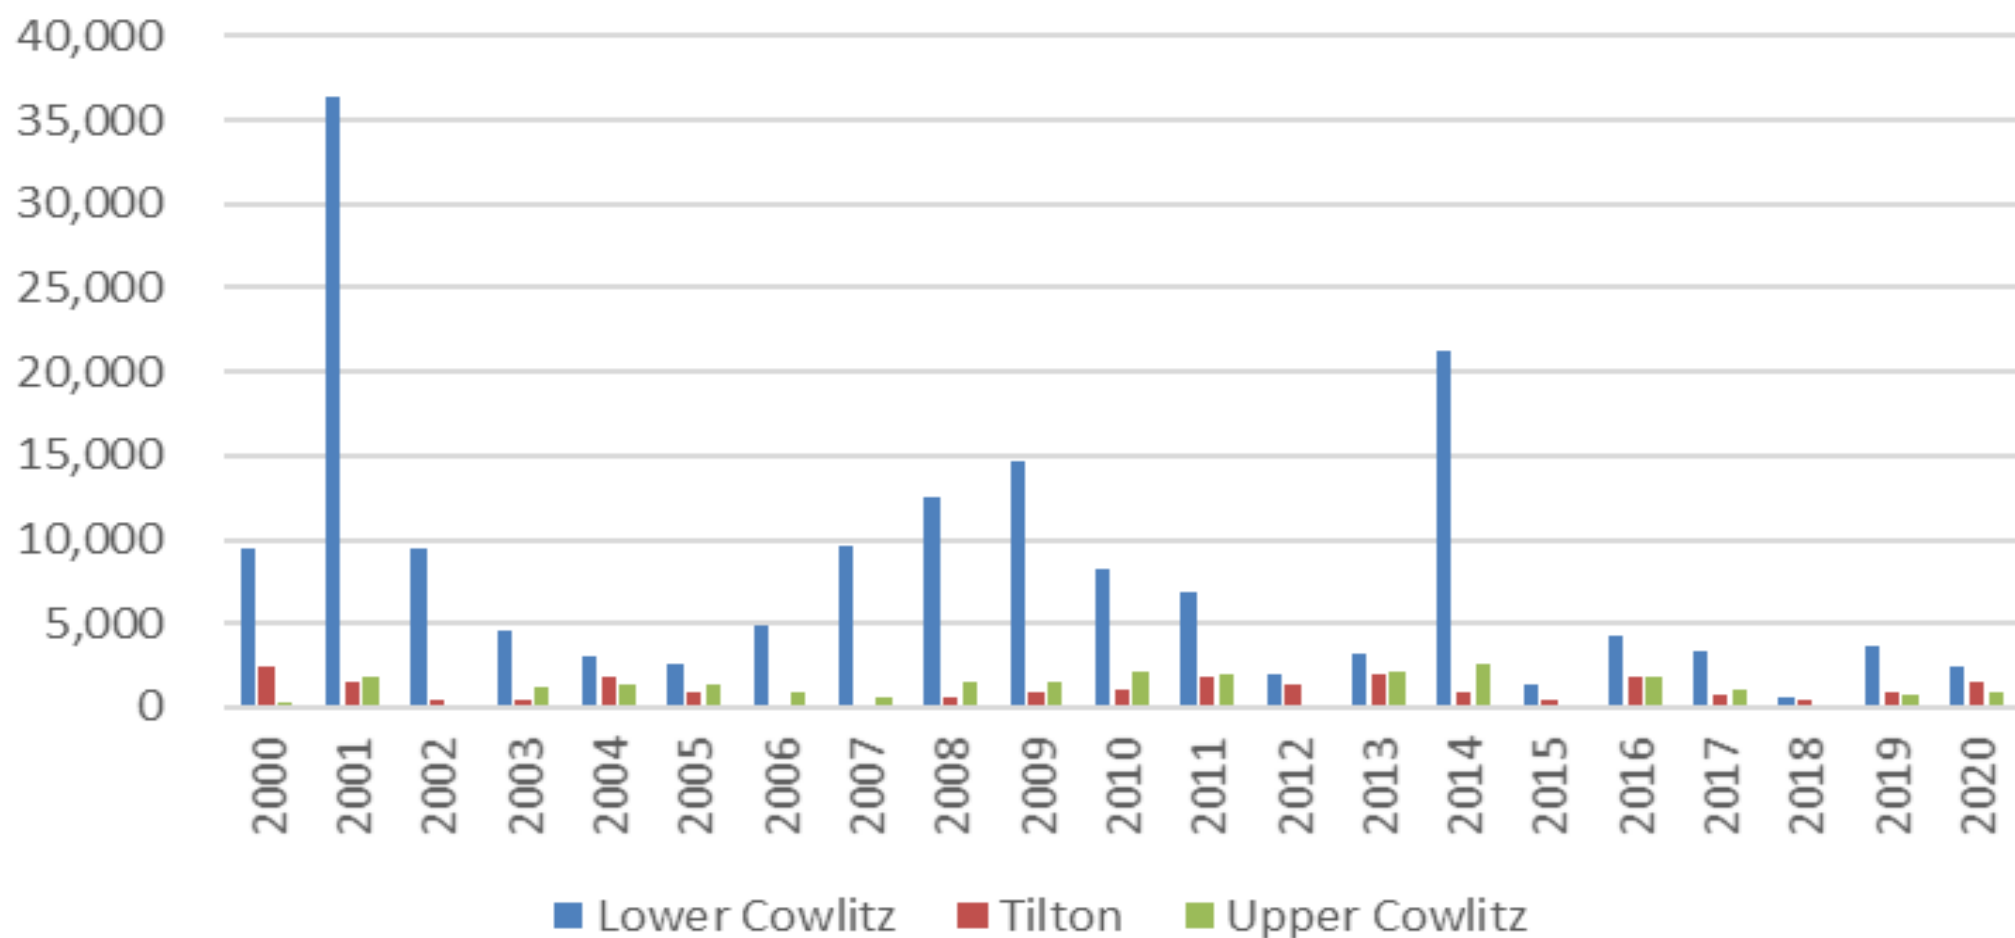

April 21, 2022

1948 Cowlitz River Catch and Spawners

Washington State Population Growth

Source: U.S. Census Bureau

*Estimated

Recent Trends in Cowlitz River Salmon and Steelhead Harvest

Data Sources:

- Barrier Dam Adult Facility is Operated by Tacoma Power
 - TPU maintains database
 - Broodstock collection, transportation to Upper Cowlitz and Tilton
- WDFW Lower Cowlitz Spot Creel (Tacoma Power-funded)
 - Mark Selective Fisheries: Natural origin fish released
 - General conditions
- WDFW Catch Record Card Estimates
 - Washington State Sports Catch reports
 - Estimates are expanded from a sub-sample of returned cards
 - *See reports for full methods*

Cowlitz Spring Chinook Harvest 2000-2020

Lower Cowlitz Spring Chinook 2013-2020

Upper Cowlitz Spring Chinook 2013-2020

Cowlitz Fall Chinook Harvest 2000-2020

Lower Cowlitz Fall Chinook 2013-2020

Tilton Fall Chinook 2013-2020

Cowlitz Coho Harvest 2000-2020

Lower Cowlitz Coho Harvest 2013-2020

Tilton Coho Harvest 2013-2020

Upper Cowlitz Coho Harvest 2013-2020

Cowlitz Winter Steelhead Harvest 2000-2020

Lower Cowlitz Winter Steelhead Harvest 2013-2020

Lower Cowlitz Summer Steelhead Harvest 2000-2020

Cowlitz Harvest Year in Review

- Spring Chinook Harvest Rates
 - Lower Cowlitz = 0%, Upper Cowlitz = 0% Season Closed
- Fall Chinook
 - Lower Cowlitz = 2.9%, Tilton = 0% Truncated Season
- Coho
 - Lower Cowlitz = 7.4%, Tilton = 10.7%, U Cowlitz = 6.7%
- Winter Steelhead
 - Lower Cowlitz = 54.4%
- Summer Steelhead
 - Lower Cowlitz = 64.4%