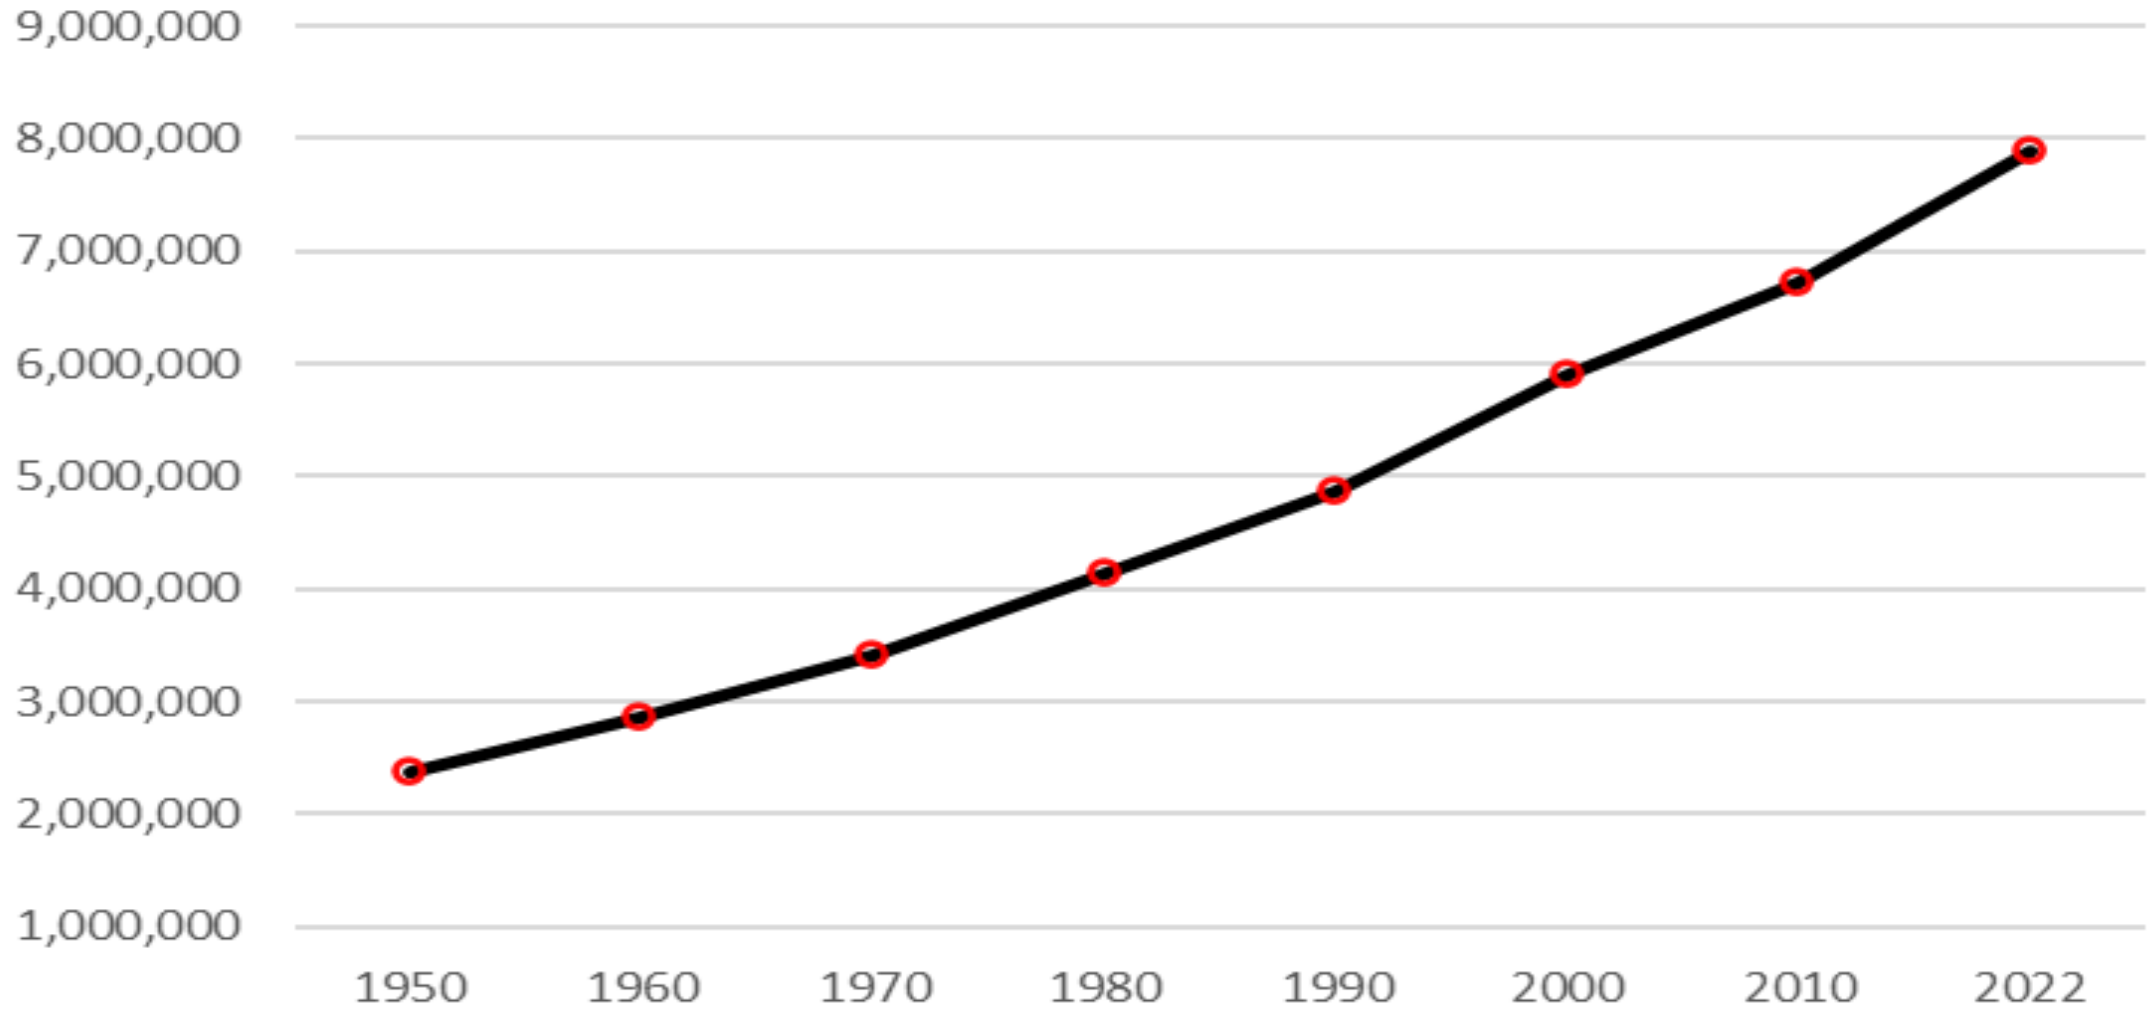

April 21, 2022

1948 Cowlitz River Catch and Spawners

Washington State Population Growth

Source: U.S. Census Bureau

*Estimated

Recent Trends in Cowlitz River Salmon and Steelhead Harvest

Data Sources:

- Barrier Dam Adult Facility is Operated by Tacoma Power
 - TPU maintains database
 - Broodstock collection, transportation to Upper Cowlitz and Tilton
- WDFW Lower Cowlitz Spot Creel (Tacoma Power-funded)
 - Mark Selective Fisheries: Natural origin fish released
 - General conditions
- WDFW Catch Record Card Estimates
 - Washington State Sports Catch reports
 - Estimates are expanded from a sub-sample of returned cards
 - *See reports for full methods*