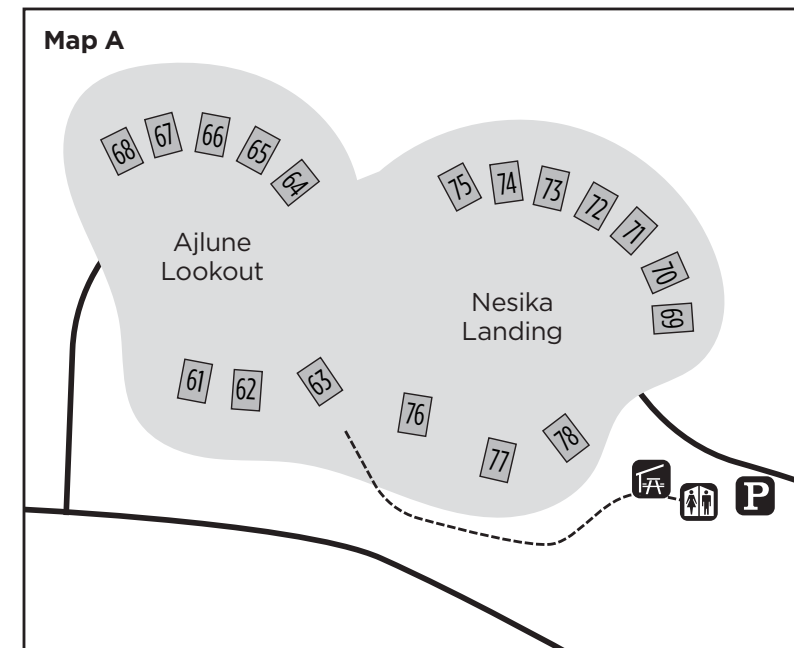

MOSSYROCK PARK

Map

Mossyrock Park legend

- | | | | | | |
|-----|--|--|-----------------------|--|--------------------|
| 161 | Water and electric hookups | | Boat launch | | Registration booth |
| 96 | Electric hookups | | Campfire circle | | Restroom |
| 37 | No hookups - water and restrooms within walking distance | | Day use/picnicking | | Showers |
| 1 | Walk-in tent site | | Disc golf | | Swimming |
| * | ADA accessible | | Dog park | | Vault toilet |
| + | Connected sites - best if reserved together | | Dump station | | Showers |
| | | | Fish cleaning station | | Water |
| | | | Horseshoes | | Road |
| | | | Kitchen shelter | | Path |
| | | | Parking | | |
| | | | Playground | | |