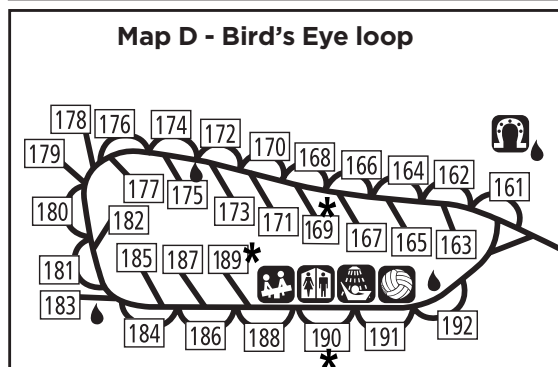

MOSSYROCK PARK

Map

Mossyrock Park legend

- | | | | | | |
|-----|--|--|-----------------------|--|--------------------|
| 161 | Water and electric hookups | | Boat launch | | Registration booth |
| 96 | Electric hookups | | Campfire circle | | Restroom |
| 37 | No hookups - water and restrooms within walking distance | | Day use/picnicking | | Showers |
| 1 | Walk-in tent site | | Disc golf | | Swimming |
| * | ADA accessible | | Dog park | | Vault toilet |
| + | Connected sites - best if reserved together | | Dump station | | Showers |
| | | | Fish cleaning station | | Water |
| | | | Horseshoes | | Road |
| | | | Kitchen shelter | | Path |
| | | | Parking | | |
| | | | Playground | | |