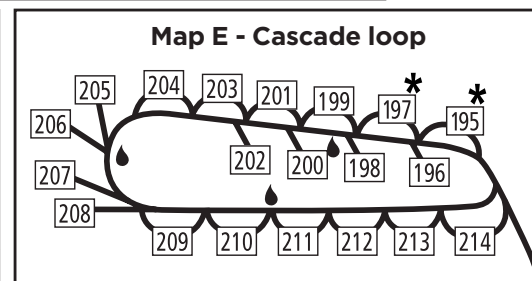

MOSSYROCK PARK

Map

Mossyrock Park legend

- | | | | | | |
|-----|--|--|-----------------------|--|--------------------|
| 161 | Water and electric hookups | | Boat launch | | Registration booth |
| 96 | Electric hookups | | Campfire circle | | Restroom |
| 37 | No hookups - water and restrooms within walking distance | | Day use/picnicking | | Showers |
| 1 | Walk-in tent site | | Disc golf | | Swimming |
| * | ADA accessible | | Dog park | | Vault toilet |
| + | Connected sites - best if reserved together | | Dump station | | Showers |
| | | | Fish cleaning station | | Water |
| | | | Horseshoes | | Road |
| | | | Kitchen shelter | | Path |
| | | | Parking | | |
| | | | Playground | | |