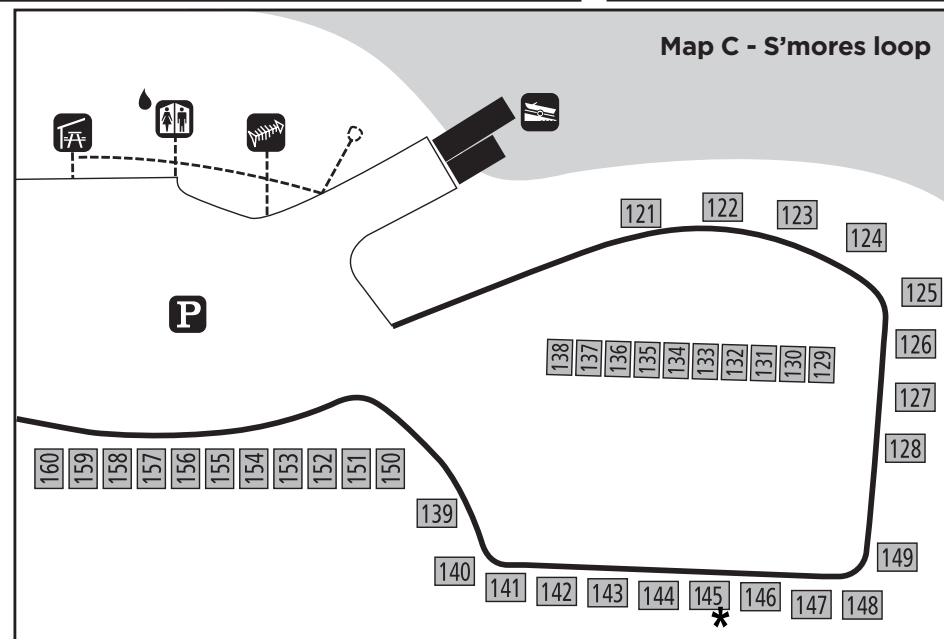

MOSSYROCK PARK

Map

Mossyrock Park legend

- | | | | | | |
|-----|--|--|-----------------------|--|--------------------|
| 161 | Water and electric hookups | | Boat launch | | Registration booth |
| 96 | Electric hookups | | Campfire circle | | Restroom |
| 37 | No hookups - water and restrooms within walking distance | | Day use/picnicking | | Showers |
| 1 | Walk-in tent site | | Disc golf | | Swimming |
| * | ADA accessible | | Dog park | | Vault toilet |
| + | Connected sites - best if reserved together | | Dump station | | Showers |
| | | | Fish cleaning station | | Water |
| | | | Horseshoes | | Road |
| | | | Kitchen shelter | | Path |
| | | | Parking | | |
| | | | Playground | | |