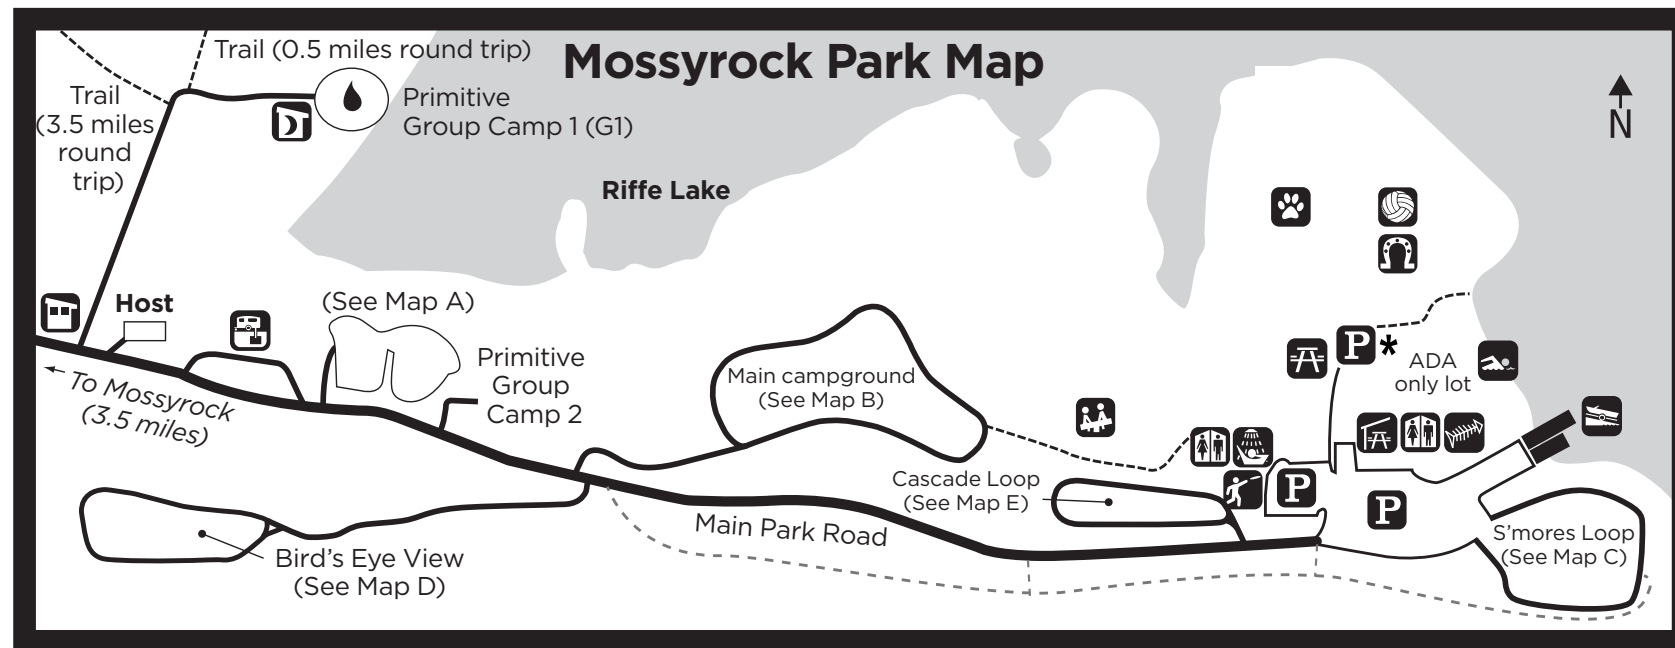

MOSSYROCK PARK

Map

Mossyrock Park legend

- | | | | | | |
|-----|--|--|-----------------------|--|--------------------|
| 161 | Water and electric hookups | | Boat launch | | Registration booth |
| 96 | Electric hookups | | Campfire circle | | Restroom |
| 37 | No hookups - water and restrooms within walking distance | | Day use/picnicking | | Showers |
| 1 | Walk-in tent site | | Disc golf | | Swimming |
| * | ADA accessible | | Dog park | | Vault toilet |
| + | Connected sites - best if reserved together | | Dump station | | Showers |
| | | | Fish cleaning station | | Water |
| | | | Horseshoes | | Road |
| | | | Kitchen shelter | | Path |
| | | | Parking | | |
| | | | Playground | | |