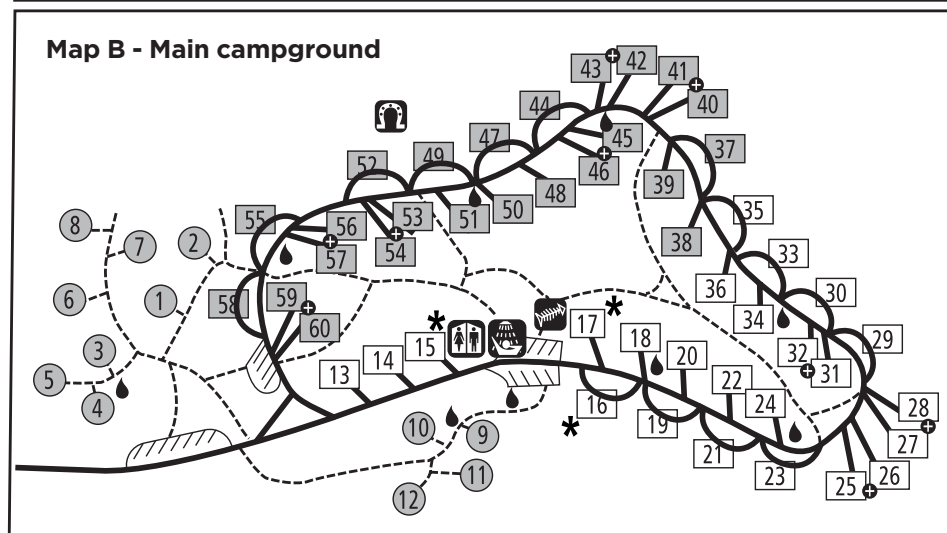

MOSSYROCK PARK

Map

Mossyrock Park legend

- | | | | | | |
|-----|--|--|-----------------------|--|--------------------|
| 161 | Water and electric hookups | | Boat launch | | Registration booth |
| 96 | Electric hookups | | Campfire circle | | Restroom |
| 37 | No hookups - water and restrooms within walking distance | | Day use/picnicking | | Showers |
| 1 | Walk-in tent site | | Disc golf | | Swimming |
| * | ADA accessible | | Dog park | | Vault toilet |
| + | Connected sites - best if reserved together | | Dump station | | Showers |
| | | | Fish cleaning station | | Water |
| | | | Horseshoes | | Road |
| | | | Kitchen shelter | | Path |
| | | | Parking | | |
| | | | Playground | | |