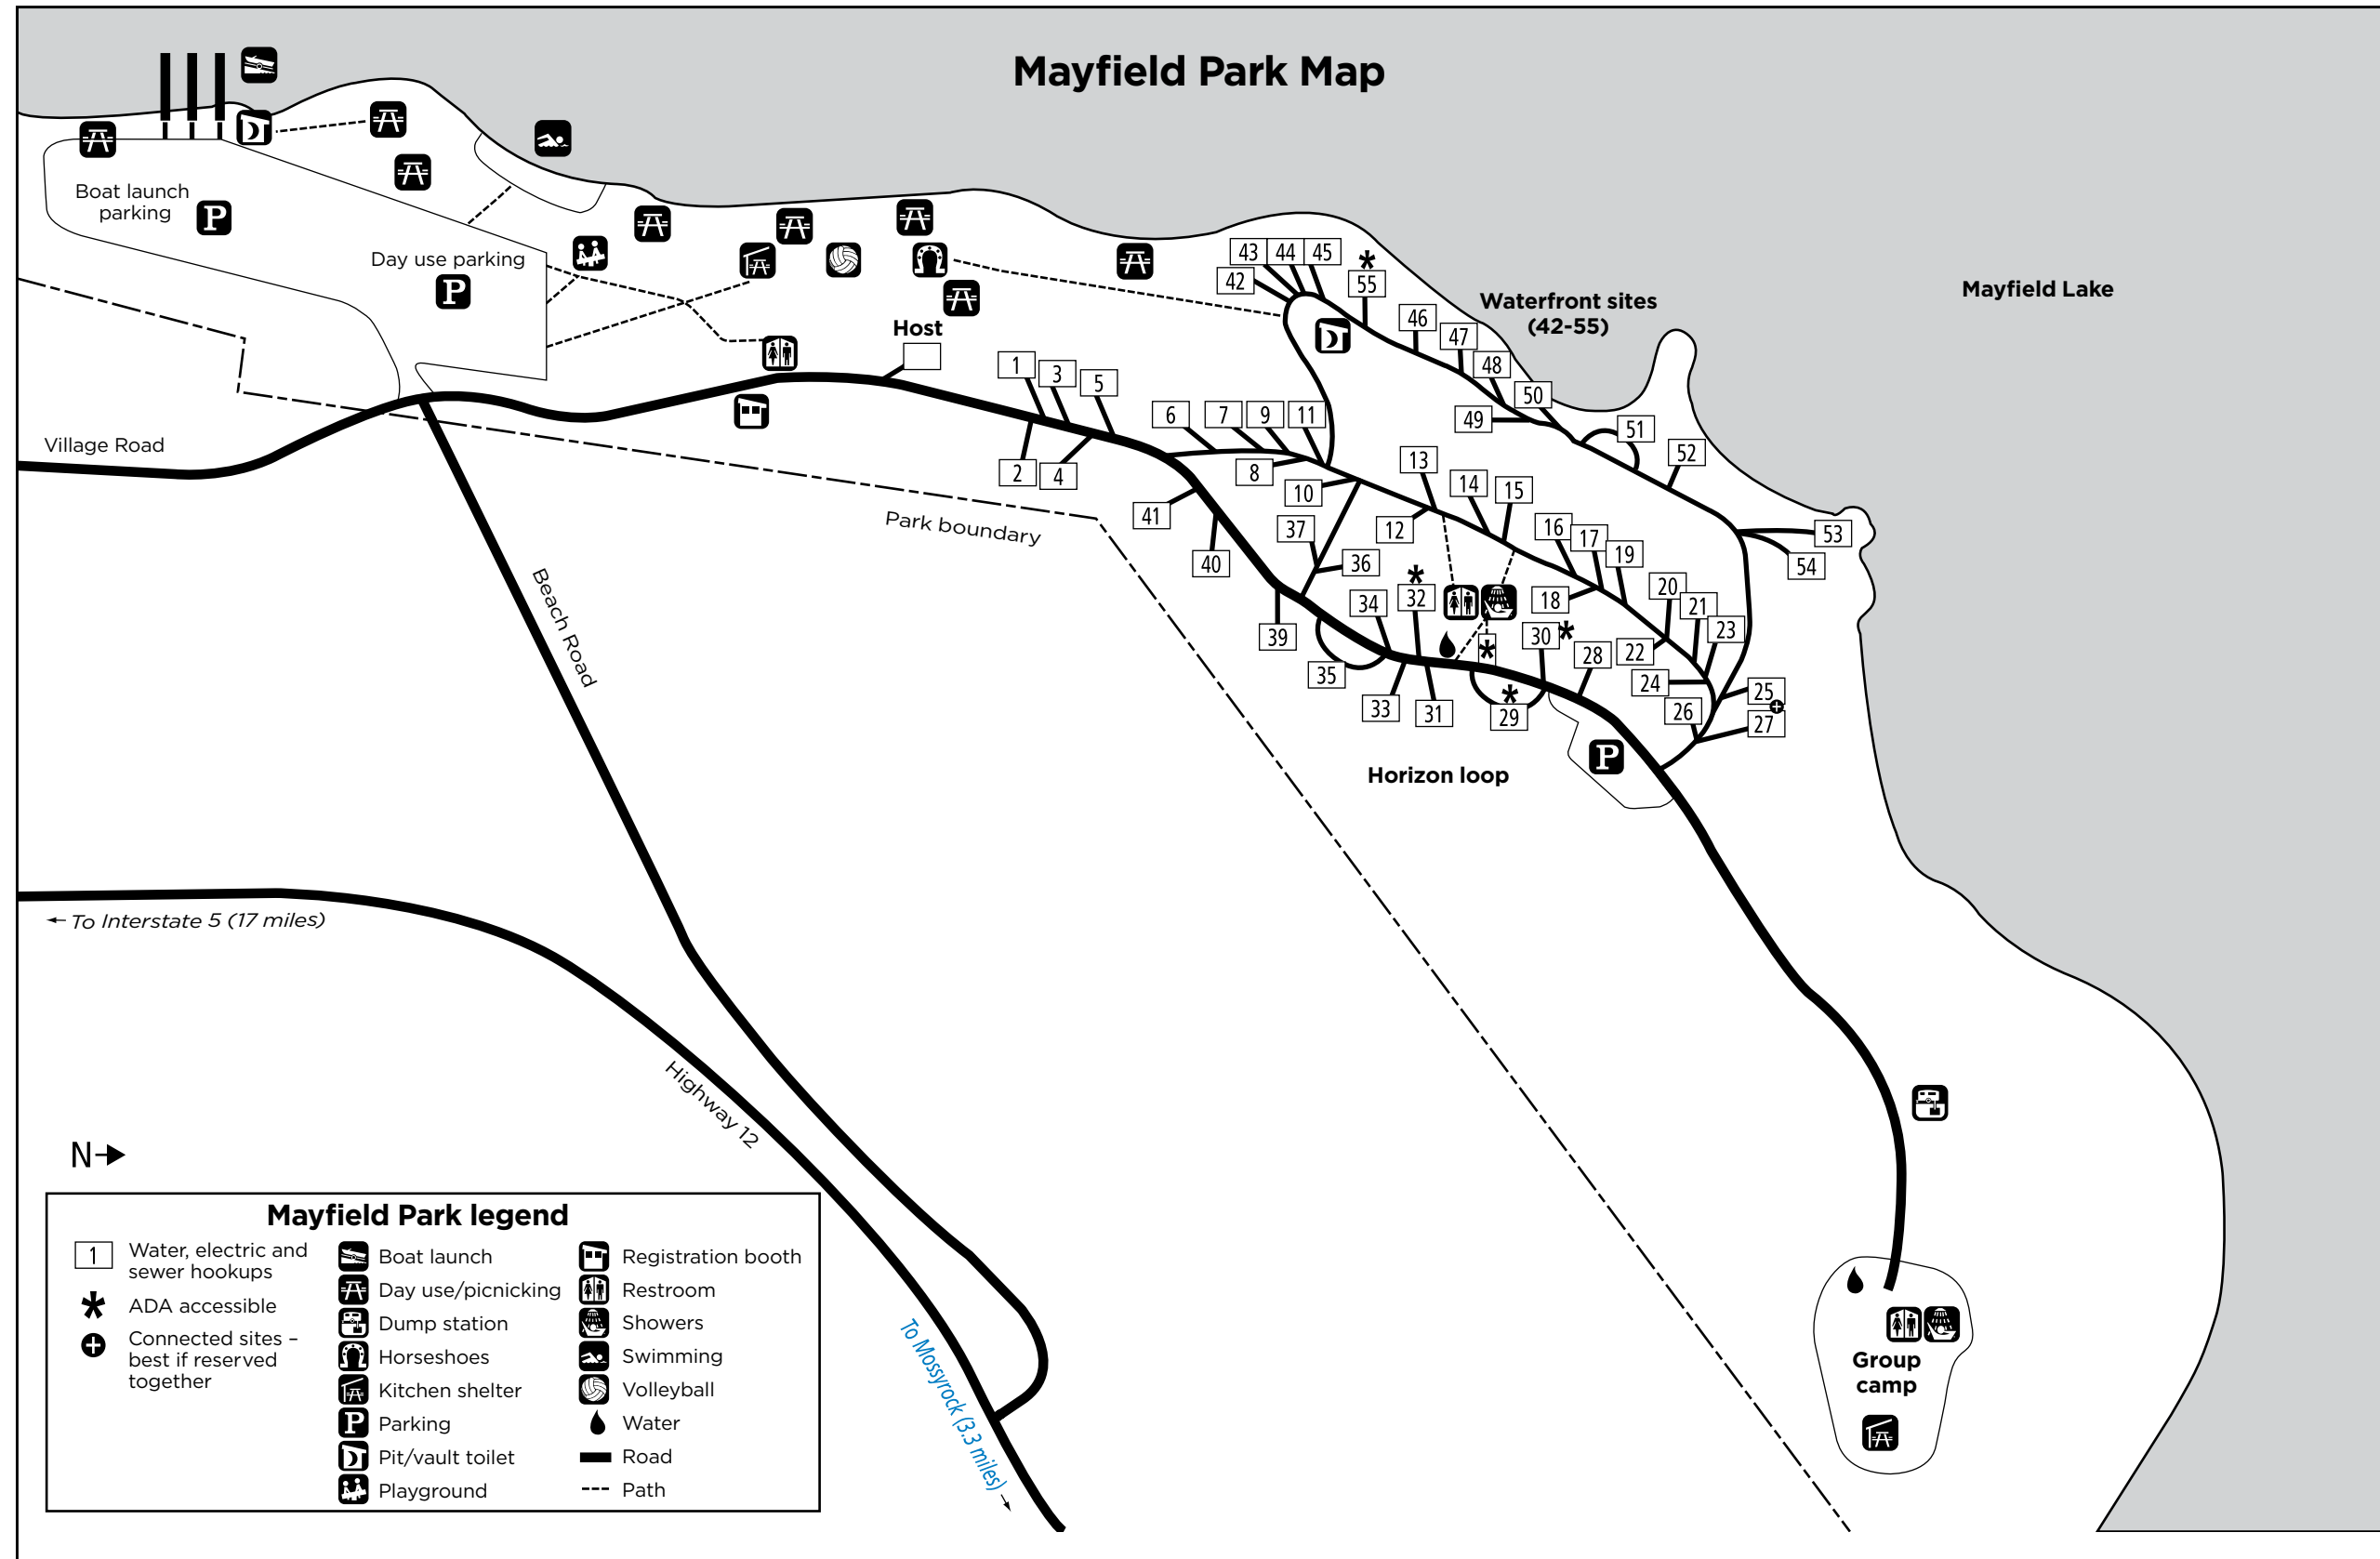

# MAYFIELD LAKE PARK

## Map

**Mayfield Park legend**

1	Water, electric and sewer hookups		Boat launch		Registration booth
*	ADA accessible		Day use/picnicking		Restroom
+	Connected sites - best if reserved together		Dump station		Showers
			Horseshoes		Swimming
			Kitchen shelter		Volleyball
P	Parking		Water		Road
D	Pit/vault toilet		Path		
	Playground				